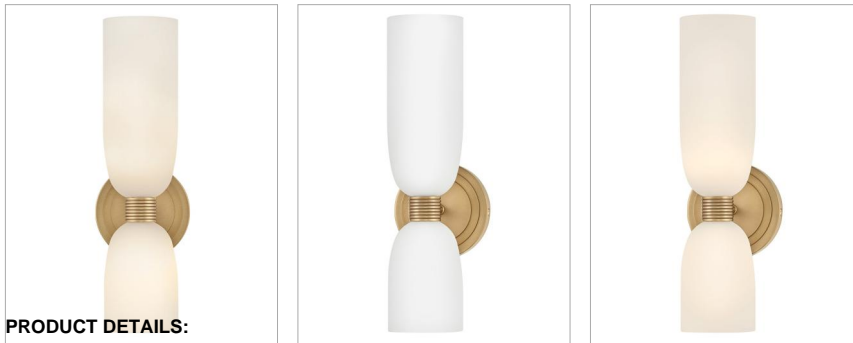

lisa mcDennon
COLLECTION

TALLULAH

52960LCB-LL

MEDIUM TWO LIGHT SCONCE

Graceful curves and delicate details define Tallulah. The smooth etched opal glass adds a touch of softness to balance the ribbed metal cuffs. The stepped oval backplate has a nuanced retro look that makes this vanity light the perfect addition to any bath décor. Tallulah is part of the Lisa McDennon Collection.

DETAILS	
FINISH:	Lacquered Brass
MATERIAL:	Steel
GLASS:	Etched Opal
DIMMABLE:	YES, CL TYPE DIMMER (SSL7A)

DIMENSIONS	
WIDTH:	4.8"
HEIGHT:	14.8"
WEIGHT:	3lb
BACK PLATE:	4.75" Dia.
EXTENSION:	5.5"
TOP TO OUTLET:	9"

LIGHT SOURCE	
LIGHT SOURCE:	Socketed
LED NAME:	EG9L-4.5
VOLTAGE:	120v
COLOR TEMP:	3000
LUMENS:	900
CRI:	90
INCANDESCENT EQUIVALENCY:	2 x 50w
DIMMABLE:	YES, CL TYPE DIMMER (SSL7A)

SHIPPING	
CARTON LENGTH:	12
CARTON WIDTH:	11
CARTON HEIGHT:	11.3
CARTON WEIGHT:	4.2

PRODUCT DETAILS:

- Mounting hardware is hidden on the back plate to ensure a clean silhouette
- Fixture can be mounted either up or down
- Suitable for use in damp locations as defined by NEC and CEC. Meets United States UL Underwriters Laboratories & CSA Canadian Standards Association Product Safety Standards.
- Tallulah sconce will cast light up.
- Meets California Energy Commission Title regulations/JA8 when using the included LED bulb
- LED Bulbs carry a 3-year limited warranty
- The Lisa McDennon Collection offers a striking mix of edgy, sculptural silhouettes that incorporate modern, organic elements and luxe materials, brought to life by her innovative and original point of view.
- Bold silhouette with dramatic details creates a modern statement