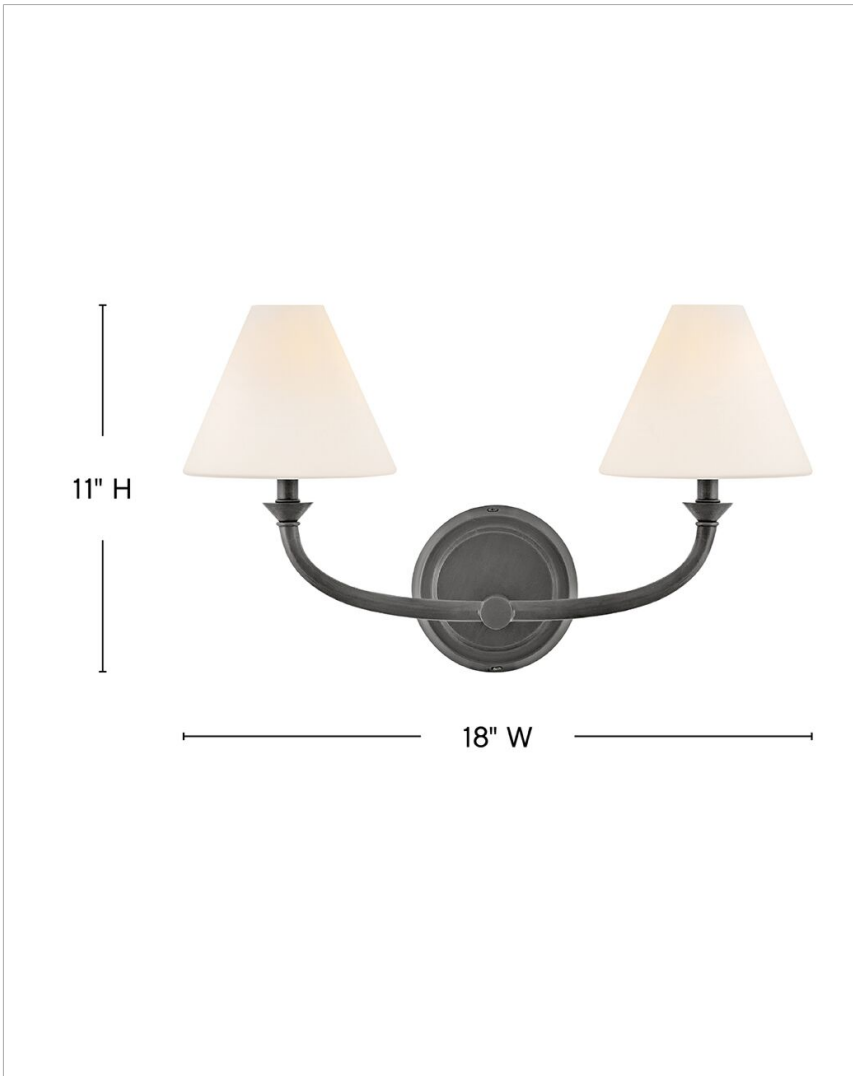

GRETA

52492BLB-OP

SMALL TWO LIGHT VANITY

Inspired by traditional lighting styles, Greta complements its slim, contemporary silhouette with timeless details and classic finishes. Tapered, etched opal glass shades softly diffuse light, filling your space with a warm ambiance.

DETAILS	
FINISH:	Blackened Brass
MATERIAL:	Steel
GLASS:	Etched Opal
DIMMABLE:	YES - WITH DIMMABLE LAMP (NOT INCLUDED)

DIMENSIONS	
WIDTH:	18"
HEIGHT:	11"
WEIGHT:	3.6lb
BACK PLATE:	5.25" Dia.
EXTENSION:	8.3"
TOP TO OUTLET:	8.5"

LIGHT SOURCE	
LIGHT SOURCE:	Socketed
WATTAGE:	2-5w Cand. LED, 60w Equiv.
VOLTAGE:	120v

SHIPPING	
CARTON LENGTH:	21.5
CARTON WIDTH:	10
CARTON HEIGHT:	11.5
CARTON WEIGHT:	5.5

PRODUCT DETAILS:

- Classic, elegant lines and timeless details enhance a traditional space
- Suitable for use in damp locations as defined by NEC and CEC. Meets United States UL Underwriters Laboratories & CSA Canadian Standards Association Product Safety Standards.
- Mounting hardware is hidden on the back plate to ensure a clean silhouette