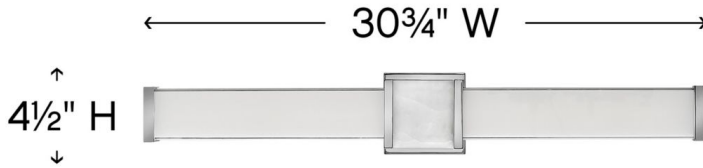

PIETRA

51583CM

LARGE LED VANITY

Turn your bathroom into a sanctuary with Pietra. Luxe materials and meticulous craftsmanship add to the spa-like zen of this integrated LED collection. A prominent cast center bracelet features a piece of solid stone with natural veining and subtle coloration that gleams against the Chrome or Black finish. Sophisticated details including cast endcaps and mitered glass complete this captivating look.

DETAILS	
FINISH:	Chrome
MATERIAL:	Steel
GLASS:	White Mitered

DIMENSIONS	
WIDTH:	30.8"
HEIGHT:	4.5"
WEIGHT:	7.2 lbs.
BACK PLATE:	4.5"W X 4.5"H
EXTENSION:	2.8"
TOP TO OUTLET:	2.3"

LIGHT SOURCE	
LIGHT SOURCE:	Integrated LED
LED NAME:	LEVO140-760
WATTAGE:	53w LED *Included
VOLTAGE:	120v
COLOR TEMP:	3000.0000k
LUMENS:	4200
CRI:	92
INCANDESCENT EQUIVALENCY:	6-60w
DIMMABLE:	Yes, any Incandescent

SHIPPING	
CARTON LENGTH:	35.8"
CARTON WIDTH:	7"
CARTON HEIGHT:	5"
CARTON WEIGHT:	8.4 lbs.

PRODUCT DETAILS:

- Mounting hardware is hidden on the backplate to ensure a clean silhouette.
- Fixture can be mounted vertically
- Suitable for use in damp (interior moist and outdoor no direct rain or sprinkler) locations as defined by NEC and CEC. Meets United States UL Underwriters Laboratories & CSA Canadian Standards Association Product Safety Standards
- Fixture is ADA compliant and adheres to the standards and guidelines listed by the Americans with Disabilities Act.
- LED components carry a 5-year limited warranty
- Bold lines and a clean, minimalist style creates a modern look
- Sparkling chrome with reflective finish