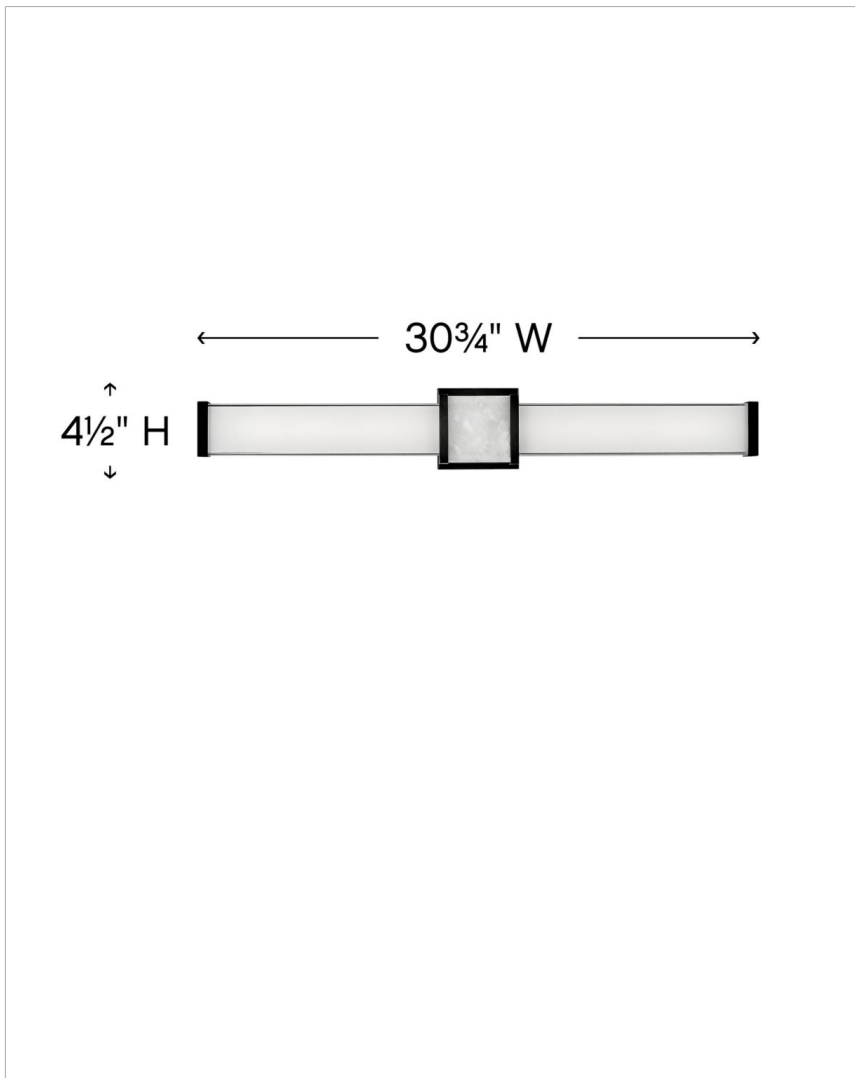

PIETRA

51583BK

LARGE LED VANITY

Turn your bathroom into a sanctuary with Pietra. Luxe materials and meticulous craftsmanship add to the spa-like zen of this integrated LED collection. A prominent cast center bracelet features a piece of solid stone with natural veining and subtle coloration that gleams against the Chrome or Black finish. Sophisticated details including cast endcaps and mitered glass complete this captivating look.

DETAILS	
FINISH:	Black
MATERIAL:	Steel
GLASS:	White Mitered

DIMENSIONS	
WIDTH:	30.8"
HEIGHT:	4.5"
WEIGHT:	7.2 lbs.
BACK PLATE:	4.5"W X 4.5"H
EXTENSION:	2.8"
TOP TO OUTLET:	2.3"

LIGHT SOURCE	
LIGHT SOURCE:	Integrated LED
LED NAME:	LEVO140-760
WATTAGE:	53w LED *Included
VOLTAGE:	120v
COLOR TEMP:	3000.0000k
LUMENS:	4200
CRI:	92
INCANDESCENT EQUIVALENCY:	6-60w
DIMMABLE:	Yes, any Incandescent

SHIPPING	
CARTON LENGTH:	35.8"
CARTON WIDTH:	7"
CARTON HEIGHT:	5"
CARTON WEIGHT:	8.4 lbs.

PRODUCT DETAILS:

- Mounting hardware is hidden on the backplate to ensure a clean silhouette.
- Fixture can be mounted vertically
- Suitable for use in damp (interior moist and outdoor no direct rain or sprinkler) locations as defined by NEC and CEC. Meets United States UL Underwriters Laboratories & CSA Canadian Standards Association Product Safety Standards
- Fixture is ADA compliant and adheres to the standards and guidelines listed by the Americans with Disabilities Act.
- LED components carry a 5-year limited warranty
- Bold lines and a clean, minimalist style creates a modern look
- Striking black finish enhances design