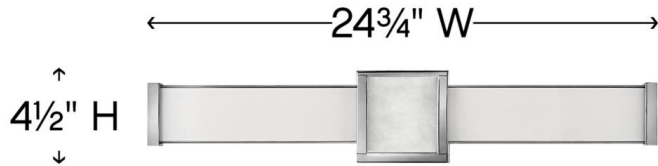

PIETRA

51582CM

MEDIUM LED VANITY

Turn your bathroom into a sanctuary with Pietra. Luxe materials and meticulous craftsmanship add to the spa-like zen of this integrated LED collection. A prominent cast center bracelet features a piece of solid stone with natural veining and subtle coloration that gleams against the Chrome or Black finish. Sophisticated details including cast endcaps and mitered glass complete this captivating look.

DETAILS	
FINISH:	Chrome
MATERIAL:	Steel
GLASS:	White Mitered

DIMENSIONS	
WIDTH:	24.8"
HEIGHT:	4.5"
WEIGHT:	6 lbs.
BACK PLATE:	4.5"W X 4.5"H
EXTENSION:	2.8"
TOP TO OUTLET:	2.3"

LIGHT SOURCE	
LIGHT SOURCE:	Integrated LED
LED NAME:	LEVO112-608
WATTAGE:	42w LED *Included
VOLTAGE:	120v
COLOR TEMP:	3000.0000k
LUMENS:	3400
CRI:	92
INCANDESCENT EQUIVALENCY:	4-60w
DIMMABLE:	Yes, any Incandescent

SHIPPING	
CARTON LENGTH:	29.3"
CARTON WIDTH:	7"
CARTON HEIGHT:	5.5"
CARTON WEIGHT:	7.1 lbs.

PRODUCT DETAILS:

- Mounting hardware is hidden on the backplate to ensure a clean silhouette.
- Fixture can be mounted vertically
- Suitable for use in damp (interior moist and outdoor no direct rain or sprinkler) locations as defined by NEC and CEC. Meets United States UL Underwriters Laboratories & CSA Canadian Standards Association Product Safety Standards
- Fixture is ADA compliant and adheres to the standards and guidelines listed by the Americans with Disabilities Act.
- LED components carry a 5-year limited warranty
- Bold lines and a clean, minimalist style creates a modern look
- Sparkling chrome with reflective finish