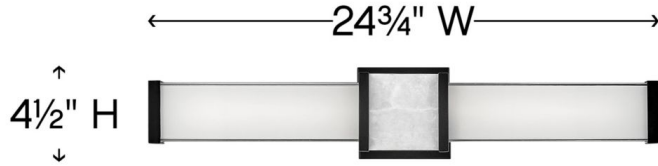

PIETRA

51582BK

MEDIUM LED VANITY

Turn your bathroom into a sanctuary with Pietra. Luxe materials and meticulous craftsmanship add to the spa-like zen of this integrated LED collection. A prominent cast center bracelet features a piece of solid stone with natural veining and subtle coloration that gleams against the Chrome or Black finish. Sophisticated details including cast endcaps and mitered glass complete this captivating look.

DETAILS	
FINISH:	Black
MATERIAL:	Steel
GLASS:	White Mitered

DIMENSIONS	
WIDTH:	24.8"
HEIGHT:	4.5"
WEIGHT:	6 lbs.
BACK PLATE:	4.5"W X 4.5"H
EXTENSION:	2.8"
TOP TO OUTLET:	2.3"

LIGHT SOURCE	
LIGHT SOURCE:	Integrated LED
LED NAME:	LEVO112-608
WATTAGE:	42w LED *Included
VOLTAGE:	120v
COLOR TEMP:	3000.0000k
LUMENS:	3400
CRI:	92
INCANDESCENT EQUIVALENCY:	4-60w
DIMMABLE:	Yes, any Incandescent

SHIPPING	
CARTON LENGTH:	29.3"
CARTON WIDTH:	7"
CARTON HEIGHT:	5.8"
CARTON WEIGHT:	7.1 lbs.

PRODUCT DETAILS:

- Mounting hardware is hidden on the backplate to ensure a clean silhouette.
- Fixture can be mounted vertically
- Suitable for use in damp (interior moist and outdoor no direct rain or sprinkler) locations as defined by NEC and CEC. Meets United States UL Underwriters Laboratories & CSA Canadian Standards Association Product Safety Standards
- Fixture is ADA compliant and adheres to the standards and guidelines listed by the Americans with Disabilities Act.
- LED components carry a 5-year limited warranty
- Bold lines and a clean, minimalist style creates a modern look
- Striking black finish enhances design