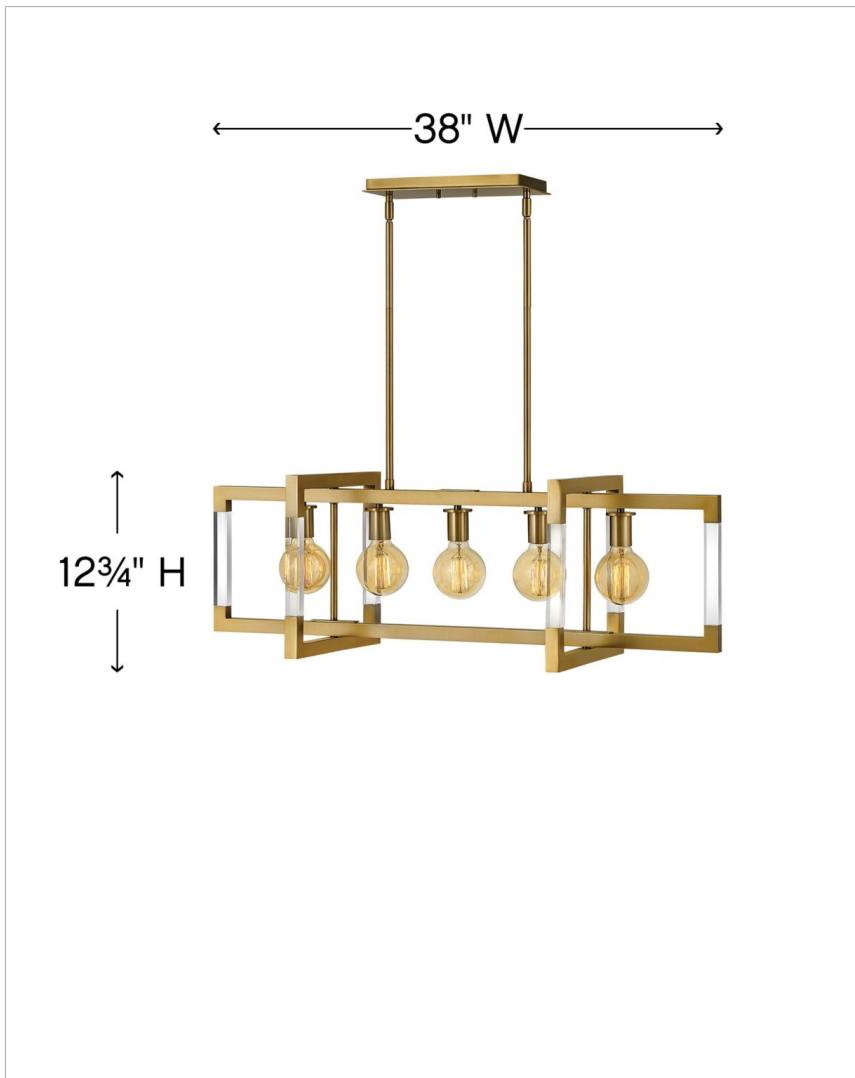

KELLEN

4686LCB

FIVE LIGHT LINEAR

Equally modern and sophisticated, Kellen brilliantly fuses style and substance. The bold architectural shapes harmonize with a vibrant Lacquered Brass finish and sleek cut acrylic beams for a statement-making silhouette.

DETAILS

FINISH:	Lacquered Brass
MATERIAL:	Steel

DIMENSIONS

WIDTH:	13"
HEIGHT:	12.5"
WEIGHT:	17 lbs.

LIGHT SOURCE

LIGHT SOURCE:	Socket
WATTAGE:	5-100w Med.
VOLTAGE:	120v

MOUNTING

CANOPY:	5.5" Dia.
LEAD WIRE:	120"
MAX HEIGHT:	45.5"

SHIPPING

CARTON LENGTH:	41.3"
CARTON WIDTH:	16.1"
CARTON HEIGHT:	16.3"
CARTON WEIGHT:	20.4 lbs.

PRODUCT DETAILS:

- This stem hung fixture may be hung on a sloped ceiling.
- This fixture includes multiple down stems in various lengths to customize the installation height, including one 6" stem and two 12" stems.
- Suitable for use in dry (indoor) locations as defined by NEC and CEC. Meets United States UL Underwriters Laboratories & CSA Canadian Standards Association Product Safety Standards
- Distinctive mid-century modern elements merge with sleek and timeless forms for a vintage vibe with modern flair
- Classic gleaming light brass finish