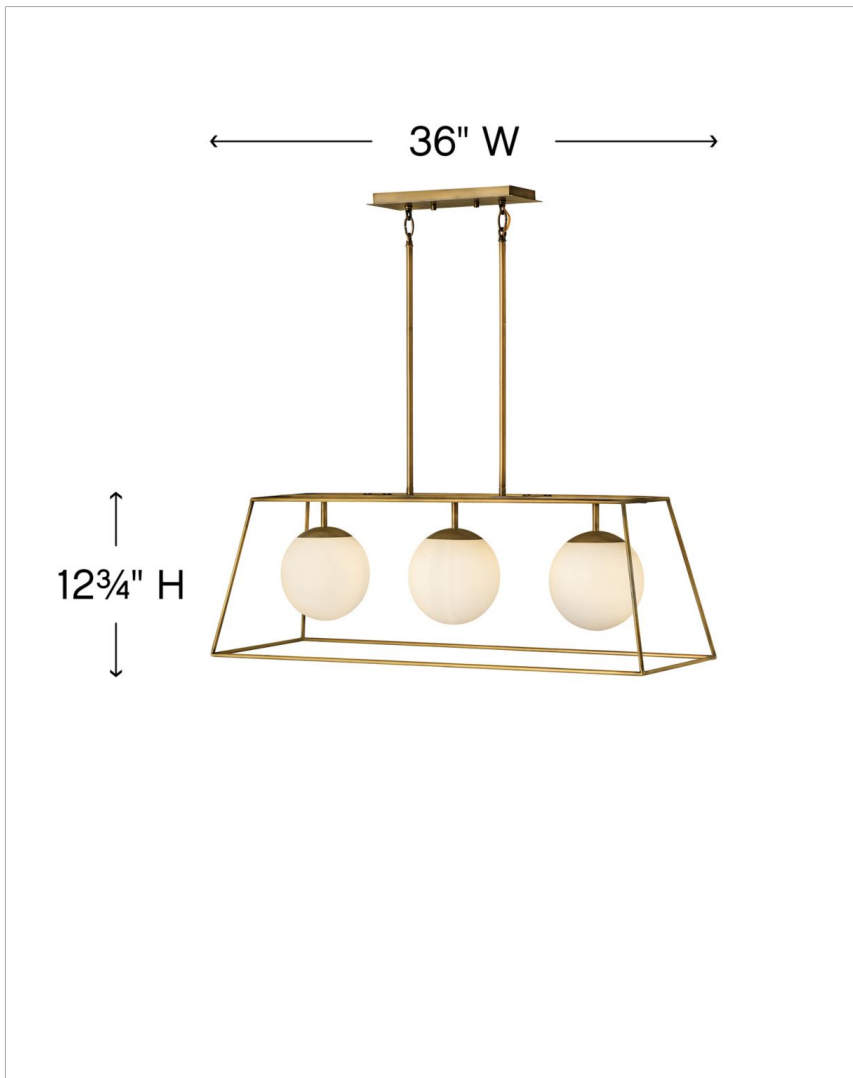

## 4376HB

### THREE LIGHT LINEAR

Jonas is a maestro of mid-century modern design. Eye-catching etched glass globes are centered within a modern open frame of solid steel in either Heritage Brass or Black, creating a sleek timeless form infused with retro flair.

DETAILS	
FINISH:	Heritage Brass
MATERIAL:	Steel
GLASS:	Etched Opal

DIMENSIONS	
WIDTH:	36"
HEIGHT:	12.8"
WEIGHT:	13.5 lbs.

LIGHT SOURCE	
LIGHT SOURCE:	Socket
WATTAGE:	3-100w Med.
VOLTAGE:	120v

MOUNTING	
CANOPY:	11.25"L X 5.25"W
LEAD WIRE:	120"
MAX HEIGHT:	47"

#### PRODUCT DETAILS:

- This fixture includes multiple down stems in various lengths to customize the installation height, including one 6" stem and two 12" stems.
- Suitable for use in dry (indoor) locations as defined by NEC and CEC. Meets United States UL Underwriters Laboratories & CSA Canadian Standards Association Product Safety Standards
- Distinctive mid-century modern elements merge with sleek and timeless forms for a vintage vibe with modern flair
- Classic gleaming light brass finish