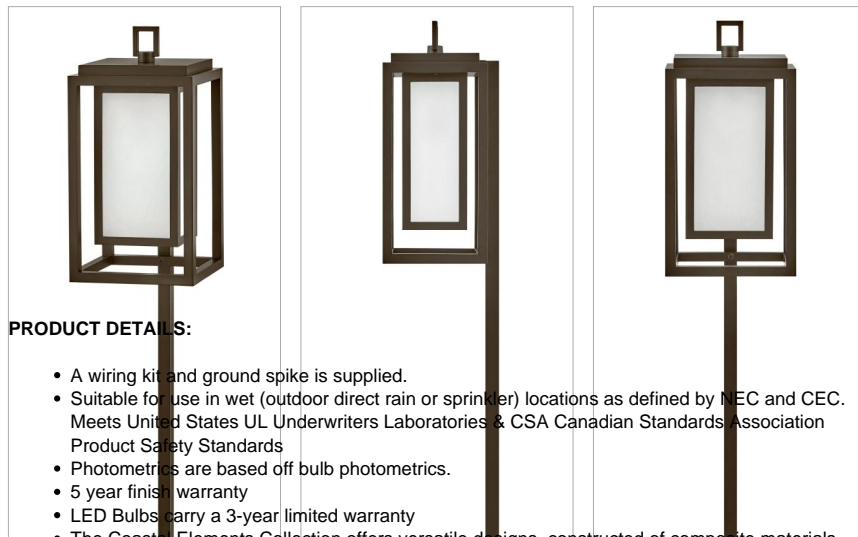

**COASTAL
ELEMENTS™**
collection

REPUBLIC PATH

155580Z-LL

REPUBLIC LED PATH LIGHT

Republic's striking double frame design is constructed from a composite material, and treated with an anti-fading agent for maximum durability. This symmetric fixture's transitional style pairs well with coastal or country properties, offering a low voltage semi-permanent solution to illuminate outdoor pathways. Available in resilient finishes Oil Rubbed Bronze, and Black that feature a 5-year warranty and are resistant to rust and corrosion. Includes a LED bulb that shines behind etched glass panels for a textured look.

DETAILS	
FINISH:	Oil Rubbed Bronze
MATERIAL:	Composite
GLASS:	Etched

DIMENSIONS	
WIDTH:	6"
HEIGHT:	24"
DEPTH:	5.8
WEIGHT:	2lb

LIGHT SOURCE	
LIGHT SOURCE:	LED Lamp
LED NAME:	00T5-27LED-1.5
VOLTAGE:	12v
COLOR TEMP:	2700
CRI:	90
INCANDESCENT EQUIVALENCY:	1 x 25w
DIMMABLE:	Yes - MLV On Transformer Primary
TRANSFORMER REQUIRED:	Yes

MOUNTING	
LEAD WIRE:	1 X 36"

SHIPPING	
CARTON LENGTH:	26
CARTON WIDTH:	7.5
CARTON HEIGHT:	7.5
CARTON WEIGHT:	4.5

PRODUCT DETAILS:

- A wiring kit and ground spike is supplied.
- Suitable for use in wet (outdoor direct rain or sprinkler) locations as defined by NEC and CEC. Meets United States UL Underwriters Laboratories & CSA Canadian Standards Association Product Safety Standards
- Photometrics are based off bulb photometrics.
- 5 year finish warranty
- LED Bulbs carry a 3-year limited warranty
- The Coastal Elements Collection offers versatile designs, constructed of composite materials and coated with anti-fading finishes, for maximum durability in harsh climates.
- Sophisticated and streamlined design, durable construction and timeless finish complement any architectural style
- Bold and robust dark bronze finish