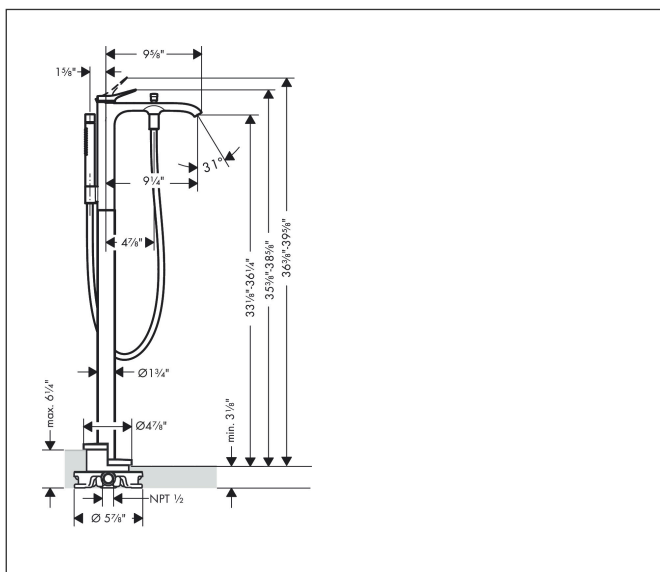

Brand hansgrohe
 Art. Name **Vivenis** Freestanding Tub Filler with 1.75 GPM Handshower
 Art. Nr. 75445001
 Surface chrome
 Pos. 1

reddot winner 2021

Product Picture

Features

- Consists of: Freestanding tub filler trim, Baton handshower, Handshower hose, Handshower holder
- spray type mixer: WaterfallStream
- spray type hand shower: Rain, Mono
- flow rate of hand shower at 3 bar: 1.75 GPM (6.6 L/Min)
- Ceramic cartridge
- diverter with automatic resetting
- Integrated double backflow prevention

Drawing

Technology

Spray Types