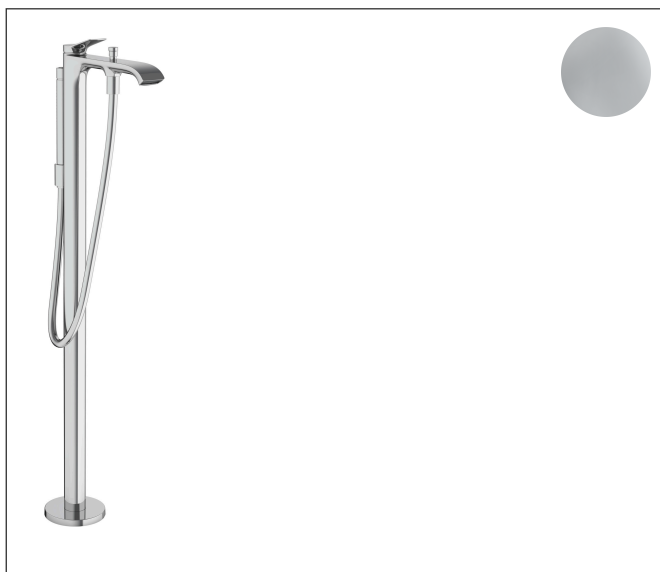

Brand hansgrohe
 Art. Name **Vivenis** Freestanding Tub Filler with 1.75 GPM Handshower
 Art. Nr. 75445001
 Surface chrome
 Pos. 1

reddot winner 2021

Product Picture

Features

- Consists of: Freestanding tub filler trim, Baton handshower, Handshower hose, Handshower holder
- spray type mixer: WaterfallStream
- spray type hand shower: Rain, Mono
- flow rate of hand shower at 3 bar: 1.75 GPM (6.6 L/Min)
- Ceramic cartridge
- diverter with automatic resetting
- Integrated double backflow prevention

Drawing

Technology

Spray Types