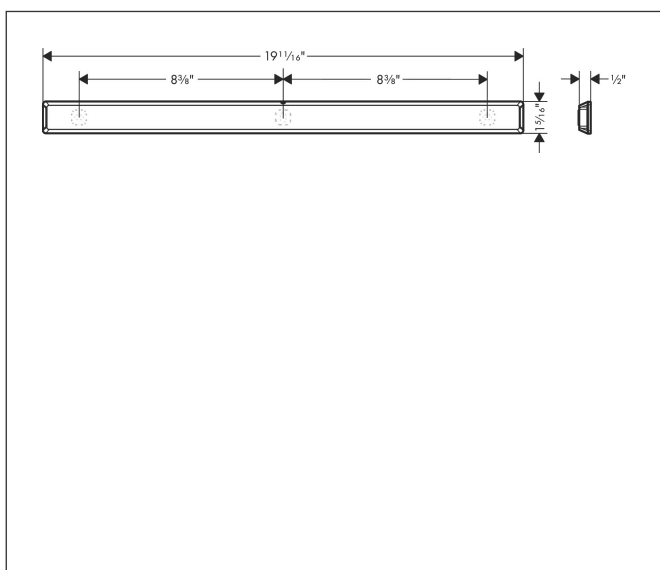

Brand hansgrohe
Art. Name **WallStoris** Wall bar 50 cm
Art. Nr. 27902670
Surface matte black
Pos. 1

Product Picture

Features

- Wall-mounted
- suitable for horizontal and vertical installation
- ideal for tiles, glass, metal
- application - glue or drill
- including gluing set
- holding force: 6 kg
- material carrier bar: Metal
- material decorative bar: Plastic
- concealed fastening

Drawing

Technology