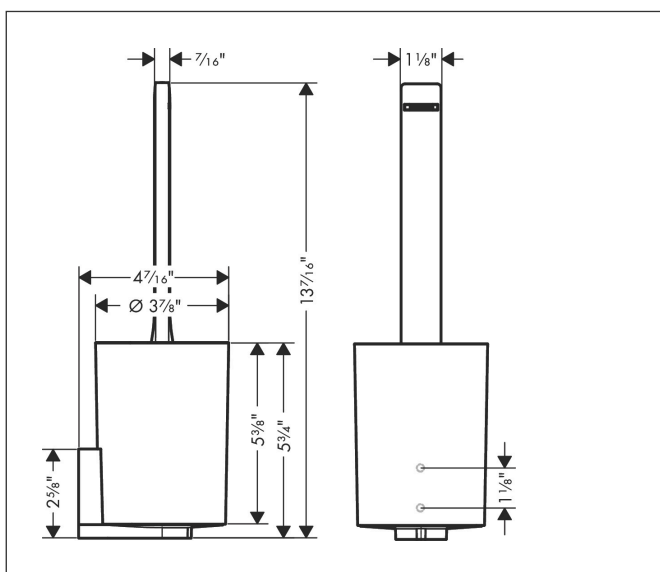

Brand hansgrohe
 Art. Name **WallStoris** Toilet brush holder
 Art. Nr. 27927670
 Surface matte black
 Pos. 1

Product Picture

Features

- plastic dyed through
- material recess: matt plastic
- with removable insert
- concealed fastening
- removable container and easy to clean
- container is dishwasher safe
- including toilet brush
- application - glue or drill
- including gluing set
- ergonomic handle

Drawing

Technology