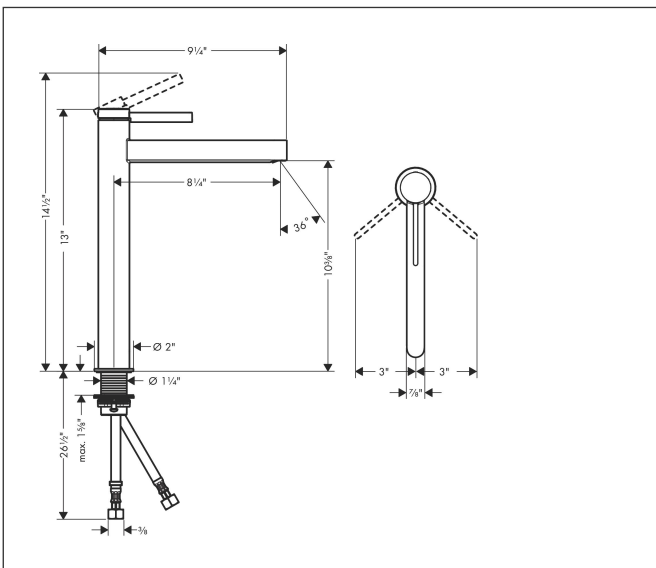

Brand hansgrohe
Art. Name **Finoris** Single-Hole Faucet 260, 1.2 GPM
Art. Nr. 76070001
Surface chrome
Pos. 1

Product Picture

Features

- Spray modes: Laminar spray
- Flow: 1.2 GPM (4.5 L/Min)
- Ceramic cartridge
- Does not include: Pop-up assembly

Drawing

Technology