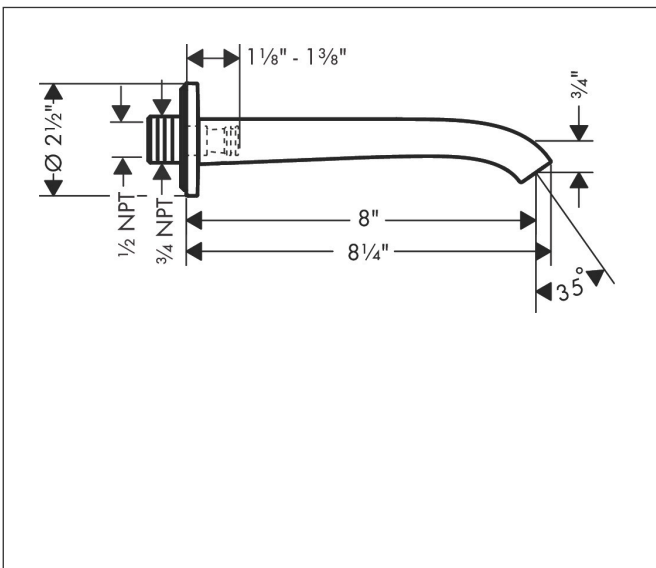

Brand hansgrohe
Art. Name **Vivenis** Tub Spout
Art. Nr. 75410001
Surface chrome
Pos. 1

reddot winner 2021

Product Picture

Features

- Includes: Tub spout, Escutcheon, Assembly instructions

Drawing

Technology