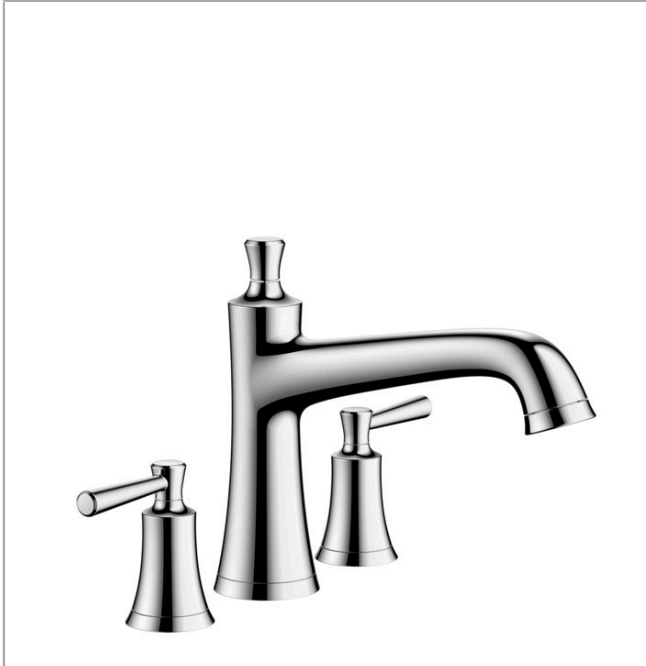

Joleena

3-Hole Roman Tub Set Trim

Finishes : **chrome** Part no. : **04776000**

Description

Features

- 90° ceramic valves
- MASS/Massachusetts
- ADA/IAPMO/3016

Compliance

Product image

Scale drawing