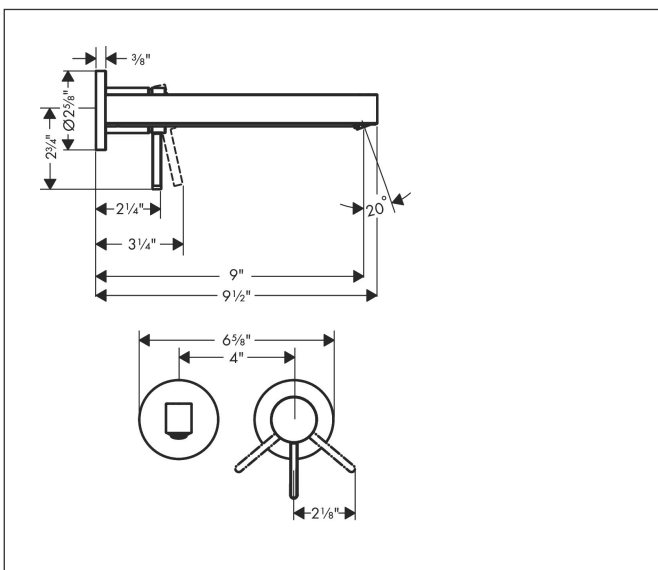

Brand hansgrohe
Art. Name **Finoris** Wall-Mounted Single-Handle Faucet Trim, 1.2 GPM
Art. Nr. 76050001
Surface chrome
Pos. 1

Product Picture

Features

- Spray modes: Aerated spray
- Flow: 1.2 GPM (4.5 L/Min)
- Ceramic cartridge
- Does not include: basic set

Drawing

Technology