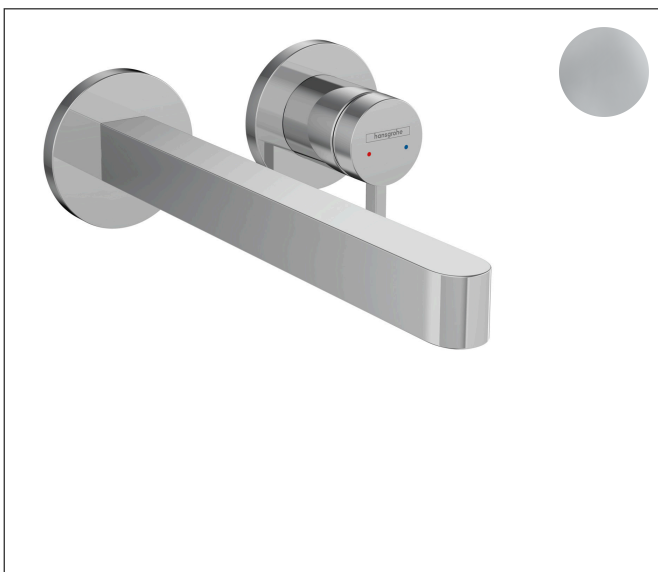

Brand hansgrohe
Art. Name **Finoris** Wall-Mounted Single-Handle Faucet Trim, 1.2 GPM
Art. Nr. 76050001
Surface chrome
Pos. 1

Product Picture

Features

- Spray modes: Aerated spray
- Flow: 1.2 GPM (4.5 L/Min)
- Ceramic cartridge
- Does not include: basic set

Drawing

Technology