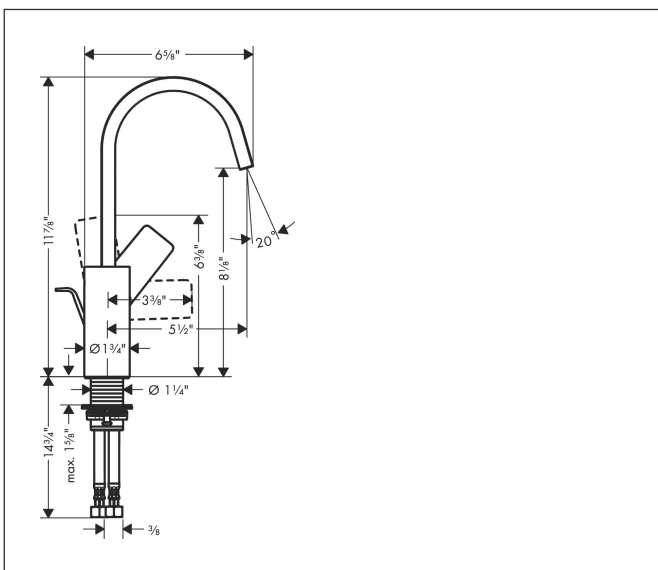

Brand hansgrohe
Art. Name **Vivenis** Single-Hole Faucet 210 with Swivel Spout and Pop-Up Drain, 1.2 GPM
Art. Nr. 75030001
Surface chrome
Pos. 1

Product Picture

Features

- Consists of: Single-handle faucet, Pop-up assembly
- Swivel range 120°
- Spray modes: WaterfallStream
- Flow: 1.2 GPM (4.5 L/Min)
- Ceramic cartridge
- Includes pop-up drain
- Material waste set: Metal

Drawing

Technology