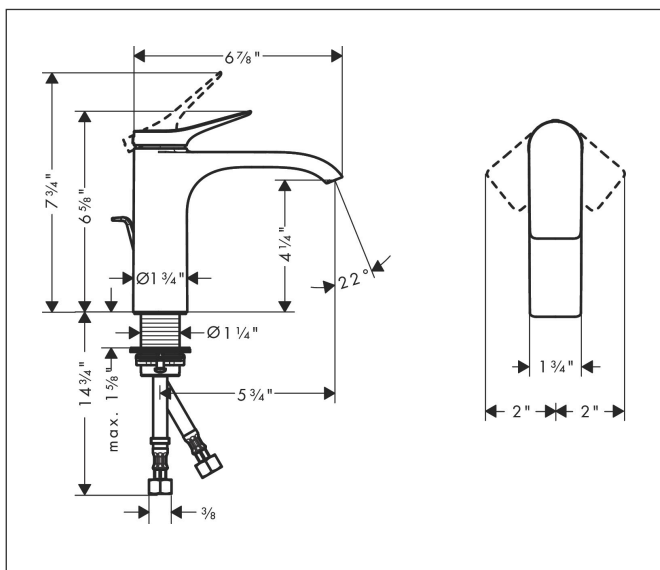

Brand hansgrohe
 Art. Name **Vivenis** Single-Hole Faucet 110 with Pop-Up Drain, 1.2 GPM
 Art. Nr. 75020001
 Surface chrome
 Pos. 1

Product Picture

Features

- Consists of: Single-handle faucet, Pop-up assembly
- Spray modes: WaterfallStream
- Flow: 1.2 GPM (4.5 L/Min)
- Ceramic cartridge
- Includes pop-up drain
- Material waste set: Metal

Drawing

Technology