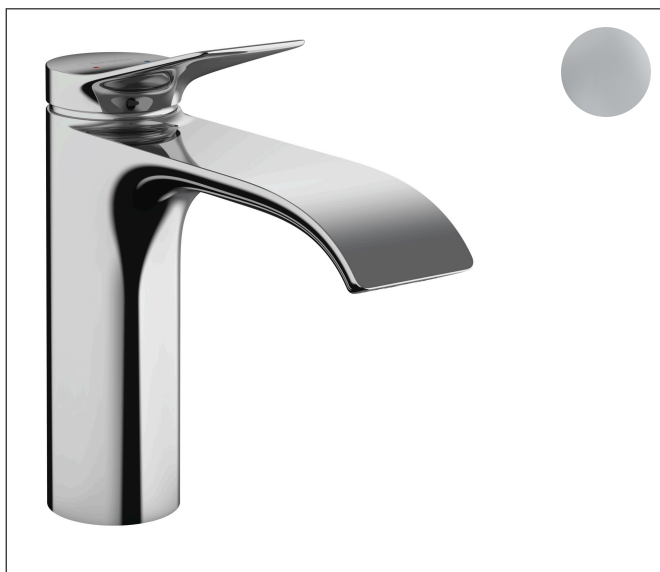

Brand hansgrohe
 Art. Name **Vivenis** Single-Hole Faucet 110 with Pop-Up Drain, 1.2 GPM
 Art. Nr. 75020001
 Surface chrome
 Pos. 1

Product Picture

Features

- Consists of: Single-handle faucet, Pop-up assembly
- Spray modes: WaterfallStream
- Flow: 1.2 GPM (4.5 L/Min)
- Ceramic cartridge
- Includes pop-up drain
- Material waste set: Metal