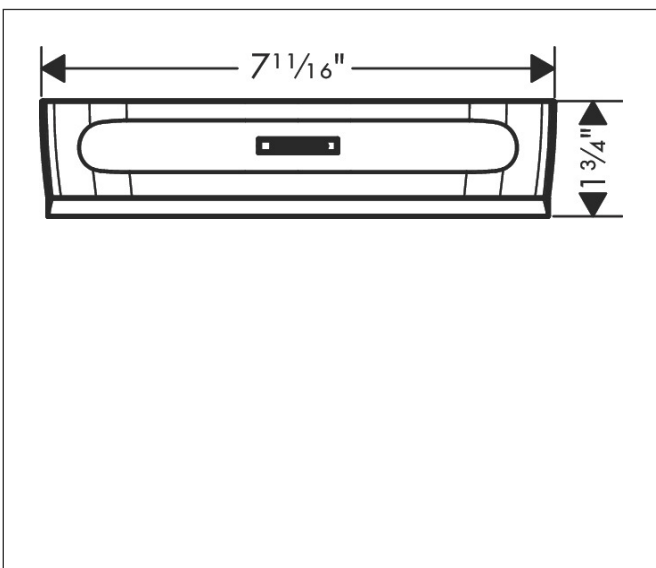

Brand hansgrohe
Art. Name **WallStoris** Squeegee
Art. Nr. 27916670
Surface matte black
Pos. 1

reddot winner 2021

Product Picture

Features

- Material: Plastic
- storage option in storage basket
- suitable for glass
- easy to clean
- ergonomic design
- dimensions: 195 x 44 mm

Drawing

Technology