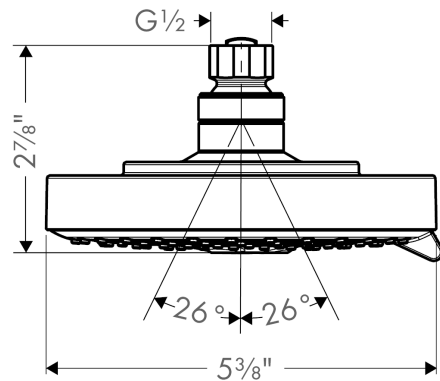

Raindance S

Showerhead 150 3-Jet, 1.75 GPM

Finishes : **brushed nickel** Part no. : **04800820**

Description

Features

- 86 no-clog spray channels
- Spray modes: RainAir, BalanceAir, Whirl
- Flow: 1.75 GPM (6.6 L/Min)

Item details

List Price \$ 342.00

Technology

Compliance

Product image

Scale drawing

Raindance S

Showerhead 150 3-Jet, 1.75 GPM

Finishes : **brushed nickel** Part no. : **04800820**

Exploded drawing

Year of production: >05/19