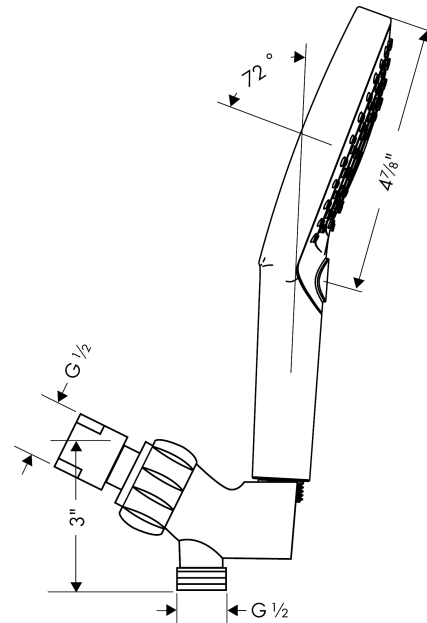

Raindance Select S
Raindance Select S 120 AIR 3-Jet Handshower Set
 Finishes : **Chrome** Part no. : **04542000**

Description

Features

- Spray modes: Rain, RainAir, WhirlAir
- Select button for comfortable alternation of spray modes
- 30° adjustment
- Flow: 2.5 GPM

Comprised of

- Raindance Select S 120 AIR 3-Jet Handshower (#26531USA)
- Techniflex Hose, 63" (#28276USA)
- Showerarm Mount for Handshower (#06505DZR)

Item details

List Price \$ 213.00

Technology

Compliance

Product image

Scale drawing

Raindance Select S
Raindance Select S 120 AIR 3-Jet Handshower Set
Finishes : **Chrome** Part no. : **04542000**

Exploded drawing

Year of production: >04/15

Raindance Select S
Raindance Select S 120 AIR 3-Jet Handshower Set
 Finishes : **Chrome** Part no. : **04542000**

Spare parts list

Year of production: >04/15

Pos.	Description	Part no.	Price	PU
1	filter packing	88649000	-	1
2	non return valve	95699000	-	1
3	shower holder	06505003	-	1
4	seal	98058000	-	1
5	shower hose 1,60 m	28276003	-	1
6	filter packing	94246000	-	1
7	handshower	26531001	-	1