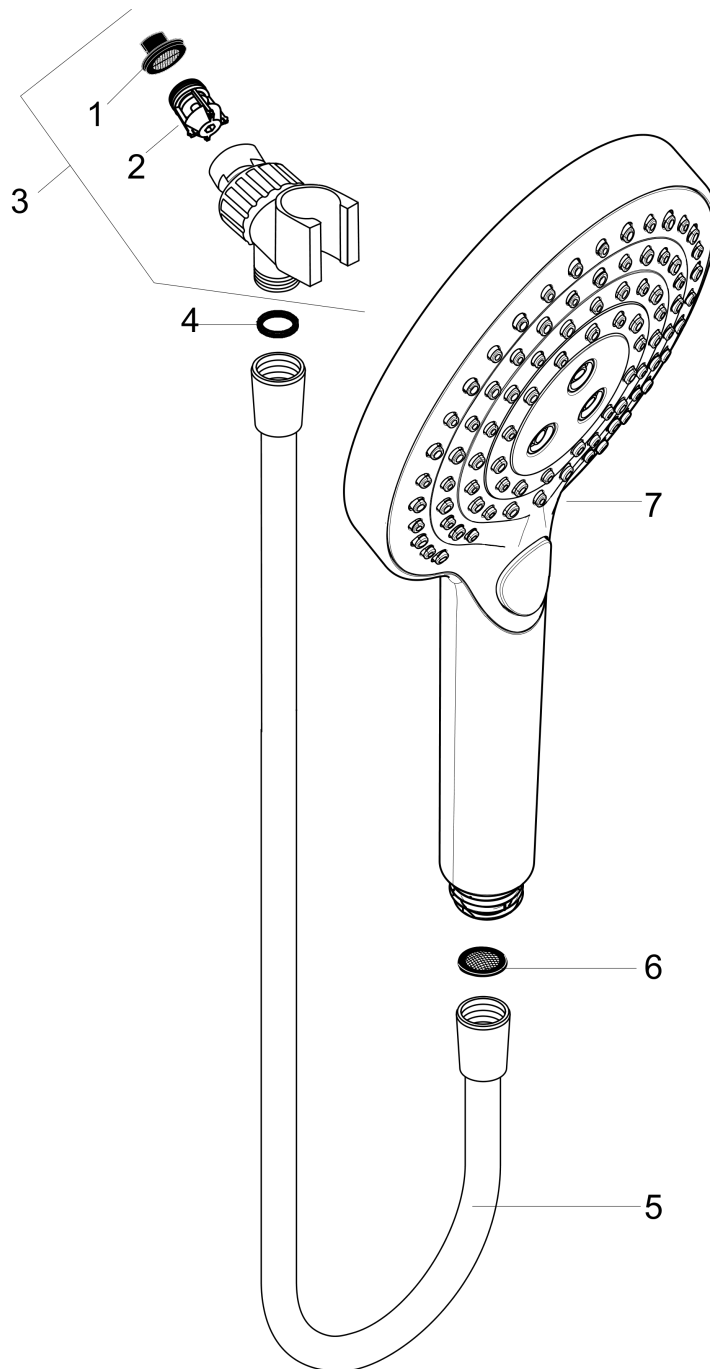

Raindance Select S
Raindance Select S 120 AIR 3-Jet Handshower Set
 Finishes : **Chrome** Part no. : **04542000**

Description

Features

- Spray modes: Rain, RainAir, WhirlAir
- Select button for comfortable alternation of spray modes
- 30° adjustment
- Flow: 2.5 GPM

Comprised of

- Raindance Select S 120 AIR 3-Jet Handshower (#26531USA)
- Techniflex Hose, 63" (#28276USA)
- Showerarm Mount for Handshower (#06505DZR)

Item details

List Price \$ 213.00

Technology

Compliance

Product image

Scale drawing

Raindance Select S
Raindance Select S 120 AIR 3-Jet Handshower Set
Finishes : **Chrome** Part no. : **04542000**

Exploded drawing

Year of production: >04/15

Raindance Select S
Raindance Select S 120 AIR 3-Jet Handshower Set
 Finishes : **Chrome** Part no. : **04542000**

Spare parts list

Year of production: >04/15

Pos.	Description	Part no.	Price	PU
1	filter packing	88649000	-	1
2	non return valve	95699000	-	1
3	shower holder	06505003	-	1
4	seal	98058000	-	1
5	shower hose 1,60 m	28276003	-	1
6	filter packing	94246000	-	1
7	handshower	26531001	-	1