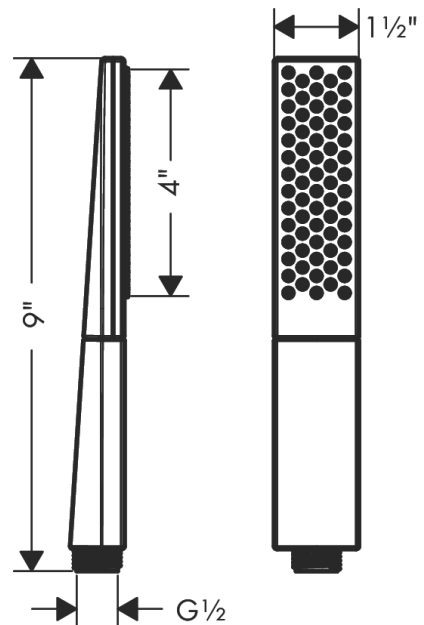

**Rainfinity**

**Baton Handshower 100 1-Jet, 2.5 GPM**

Finishes : **chrome** Part no. : **26866001**

**Description**

**Features**

- Spray modes: PowderRain
- Flow: 2.5 GPM (9.5 L/Min)
- Spray face surface: graphite
- MASS/Massachusetts
- DOE/FTC
- TECQ/Texas Registered

**Technology**

**Compliance**

**Product image**

**Scale drawing**

Rainfinity  
Baton Handshower 100 1-Jet, 2.5 GPM  
Finishes : **chrome** Part no. : **26866001**

Exploded drawing

Year of production: >04/20

**Rainfinity**  
**Baton Handshower 100 1-Jet, 2.5 GPM**  
 Finishes : **chrome**    Part no. : **26866001**

**Spare parts list**

Year of production: >04/20

Pos.	Description	Part no.	PC	PU
1	filter	92672000	0	1
2	seal	98058000	0	1