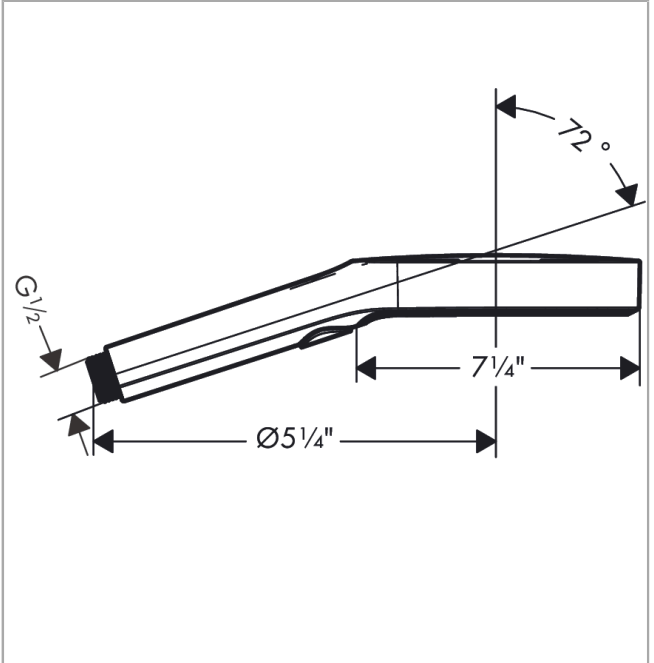

Rainfinity

Handshower 130 3-Jet, 2.5 GPM

Finishes : **chrome** Part no. : **26864001**

Description

Features

- Select button for comfortable alternation of spray modes
- Spray modes: PowderRain, Intense PowderRain, MonoRain
- Flow: 2.5 GPM (9.5 L/Min)
- Spray face surface: graphite
- MASS/Massachusetts
- DOE/FTC
- TECQ/Texas Registered

Technology

Compliance

Product image

Scale drawing

Rainfinity
Handshower 130 3-Jet, 2.5 GPM
Finishes : **chrome** Part no. : **26864001**

Exploded drawing

Year of production: >04/20