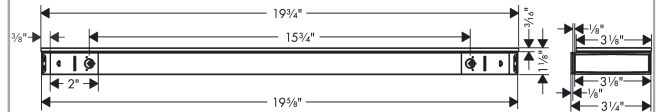

**Rainfinity
Shelf 500**

Finishes : **chrome** Part no. : **26844000**

Description

Features

- Surface of the shelf at color variant -000 = mirror glass, at color variant -700 = graphite color, satined
- Metal
- Wall-mounted

Product image

Scale drawing

**Rainfinity
Shelf 500**

Finishes : **chrome** Part no. : **26844000**

Exploded drawing

Year of production: >07/19

**Rainfinity
Shelf 500**

Finishes : **chrome** Part no. : **26844000**