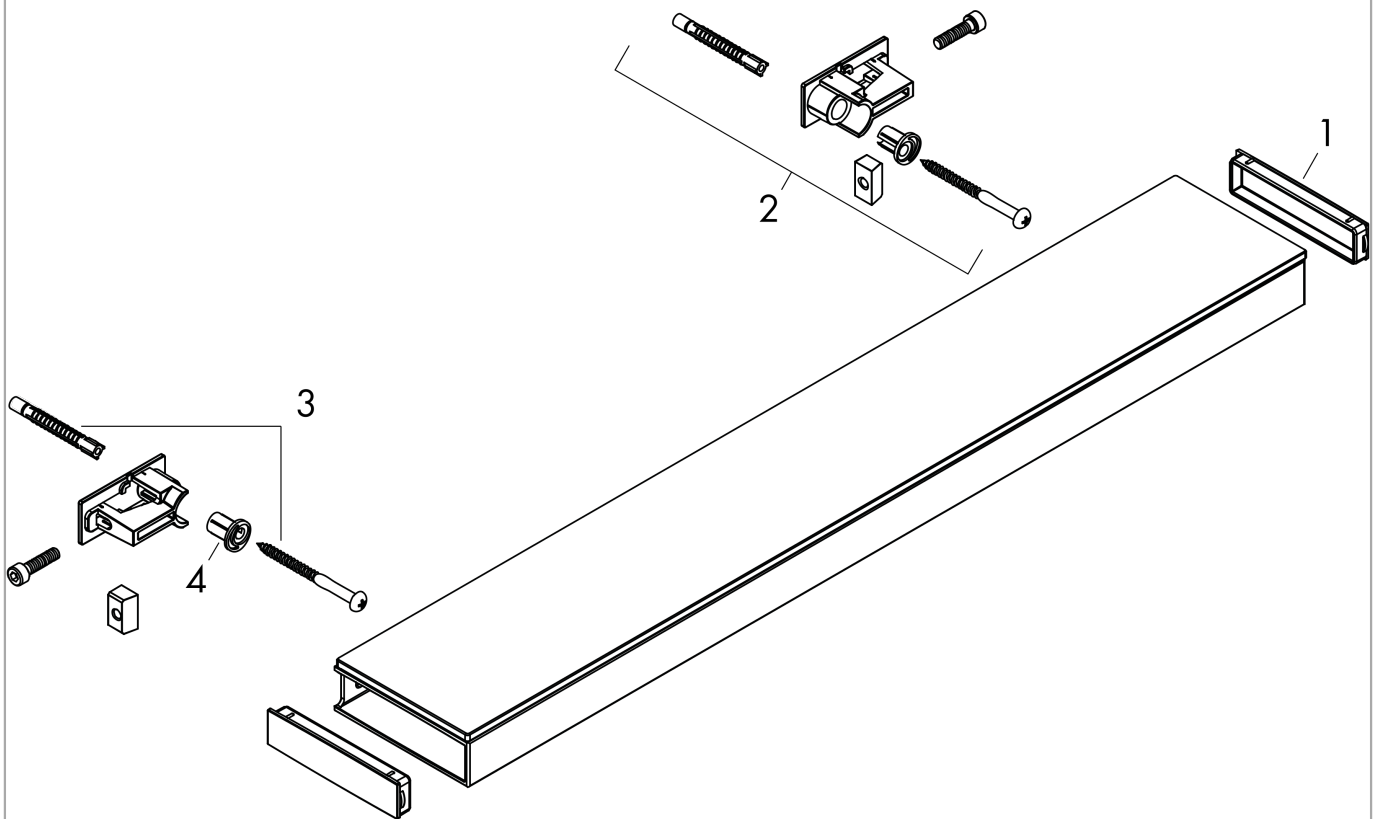

**Rainfinity
Shelf 500**

Finishes : **chrome** Part no. : **26844000**

Description

Features

- Surface of the shelf at color variant -000 = mirror glass, at color variant -700 = graphite color, satined
- Metal
- Wall-mounted

Product image

Scale drawing

**Rainfinity
Shelf 500**

Finishes : **chrome** Part no. : **26844000**

Exploded drawing

Year of production: >07/19

**Rainfinity
Shelf 500**

Finishes : **chrome** Part no. : **26844000**