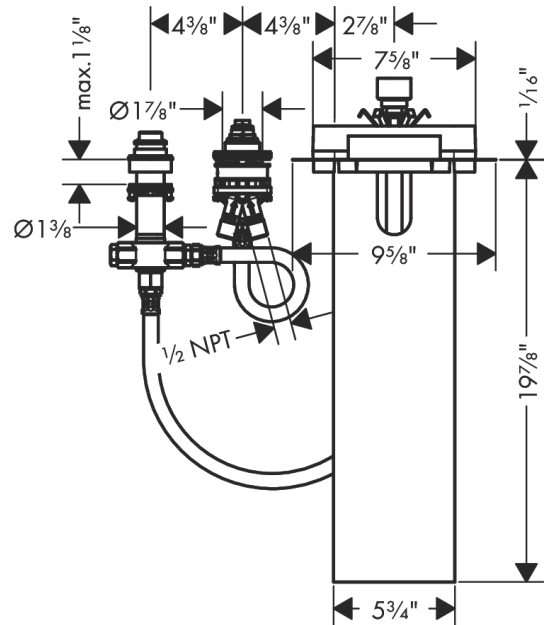

Rough, 3-Hole Roman Tub Set with Single Handle
 Finishes : n.a. Part no. : 15487181

Description

Features

- sBox for quiet, smooth and protected hose guidance
- 1/2" NPT

Compliance

Product image

Scale drawing

Rough, 3-Hole Roman Tub Set with Single Handle
 Finishes : n.a. Part no. : 15487181

Exploded drawing

Year of production: >01/20

Rough, 3-Hole Roman Tub Set with Single Handle

Finishes : n.a. Part no. : 15487181

Spare parts list

Year of production: >01/20

Pos.	Description	Part no.	PC	PU
1	pressure hose	96565000	0	1
2	stop valve cpl.	95809000	0	1
3	nut	97209000	0	1
4	O-ring 9x1,5	98117000	0	1
5	O-ring 35x1,5	92114000	0	1
6	fixing set	95808000	0	1
7	O-ring 62x2	92226000	0	1
8	connection hose 800 mm G $\frac{1}{2}$ x G $\frac{1}{2}$	25963000	0	1
9	connecting thread	97719000	0	1
10	selector housing	96125000	0	1
11	fixing set for 4 hole bath mixer spout	96080000	0	1
12	adapter for body shower	88746000	0	1