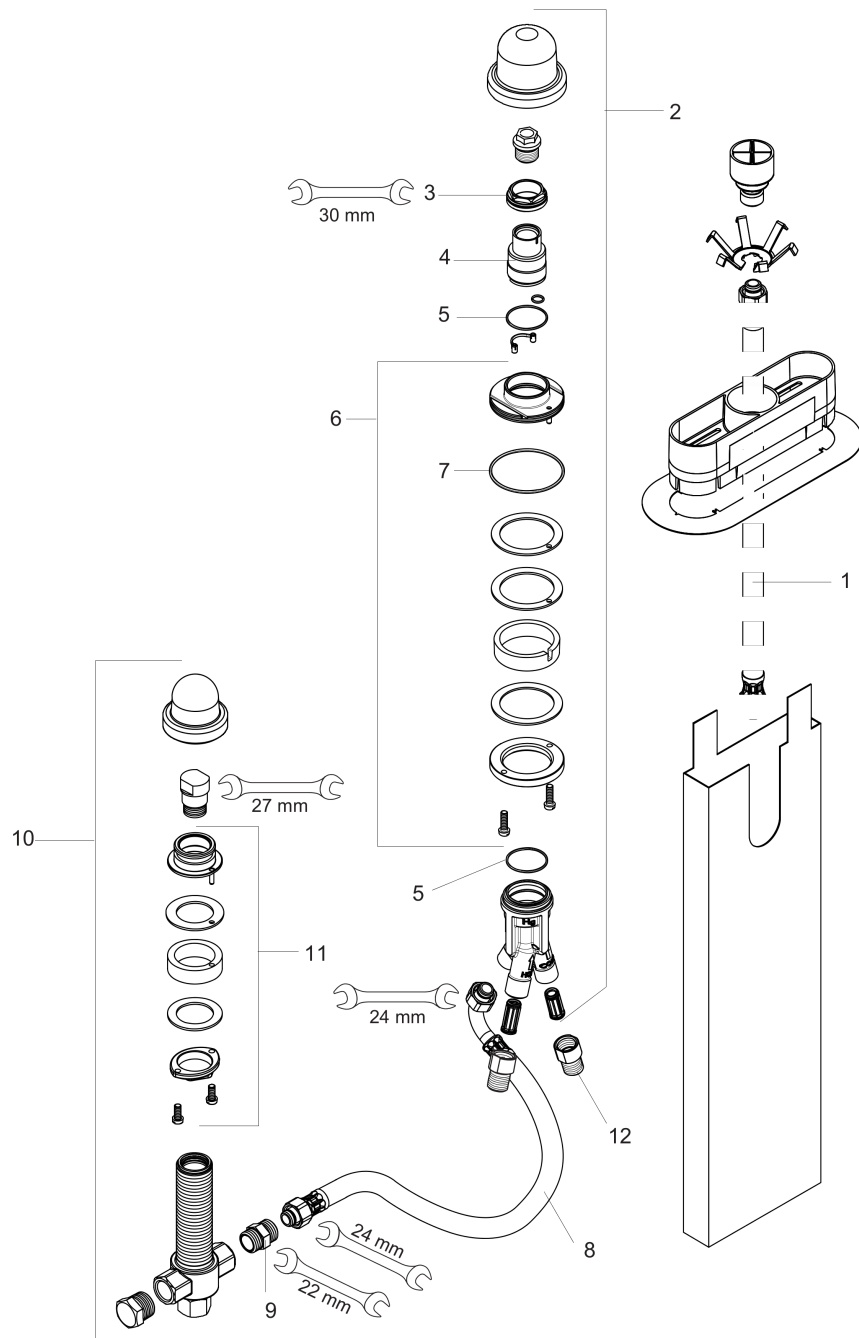

Rough, 3-Hole Roman Tub Set with Single Handle
 Finishes : n.a. Part no. : 15487181

Description

Features

- sBox for quiet, smooth and protected hose guidance
- 1/2" NPT

Compliance

Product image

Scale drawing

Rough, 3-Hole Roman Tub Set with Single Handle
 Finishes : n.a. Part no. : 15487181

Exploded drawing

Year of production: >01/20

Rough, 3-Hole Roman Tub Set with Single Handle

Finishes : n.a. Part no. : 15487181

Spare parts list

Year of production: >01/20

Pos.	Description	Part no.	PC	PU
1	pressure hose	96565000	0	1
2	stop valve cpl.	95809000	0	1
3	nut	97209000	0	1
4	O-ring 9x1,5	98117000	0	1
5	O-ring 35x1,5	92114000	0	1
6	fixing set	95808000	0	1
7	O-ring 62x2	92226000	0	1
8	connection hose 800 mm G $\frac{1}{2}$ x G $\frac{1}{2}$	25963000	0	1
9	connecting thread	97719000	0	1
10	selector housing	96125000	0	1
11	fixing set for 4 hole bath mixer spout	96080000	0	1
12	adapter for body shower	88746000	0	1