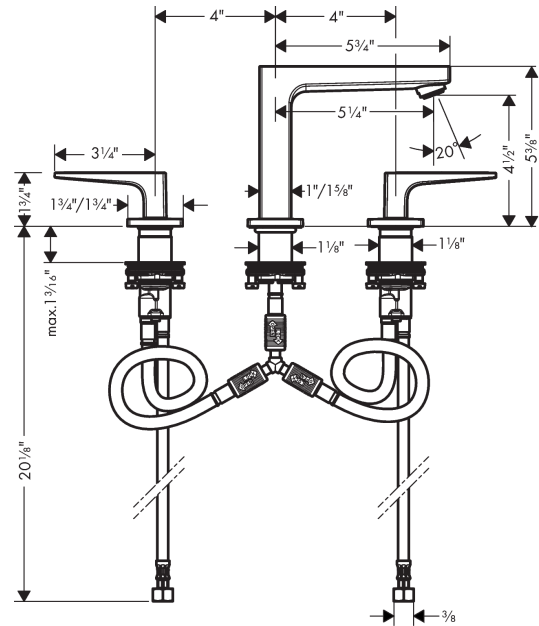

Metropol

Metropol 110 Widespread Faucet with Loop Handles without Pop-Up, 1.2 GPM

Finishes : **chrome** Part no. : **74518001**

Description

Features

- number of mounting holes: 3-hole
- Aerated spray
- Flow: 1.2 GPM (4.5 L/min)
- 90° ceramic valves
- Pop-up assembly not included

Item details

List Price \$ 605.00

Technology

Compliance

Product image

Scale drawing

Metropol

Metropol 110 Widespread Faucet with Loop Handles without Pop-Up, 1.2 GPM

Finishes : **chrome** Part no. : **74518001**

Spare parts list

Year of production: >01/18

Pos.	Description	Part no.	Price	PU
1	spout 110 mm	93157000	-	1
2	aerator M24x1 (4,5 l/min)	93202000	-	1
3	service tool	95661000	-	1
4	O-ring 22x1,2	98397000	-	1
5	escutcheon for spout	92906000	-	1
6	flat seal	98749000	-	1
7	O-ring 26x4	92191000	-	1
8	connection hose 200 mm M10x1	92913000	-	1
9	O-ring 8x1,75	97827000	-	1
10	fixing set (Ø 28)	92909000	-	1
11	lever collar	97548000	-	1
12	hose connection angel	92905000	-	1
13	handle for hot water	92918000	-	1
14	handle for cold water	92919000	-	1
15	O-Ring 14x1,5	98201000	-	1
16	escutcheon	92915000	-	1
17	handle fixing set	98932000	-	1
18	shut off unit right closing	98817001	-	1
19	shut off unit left closing	95366001	-	1
20	O-ring 33x2,5	92907000	-	1
21	connection hose 400 mm M10x1	92914000	-	1
22	connection hose 18½" M8x0,75 3/8"	96321001	-	1