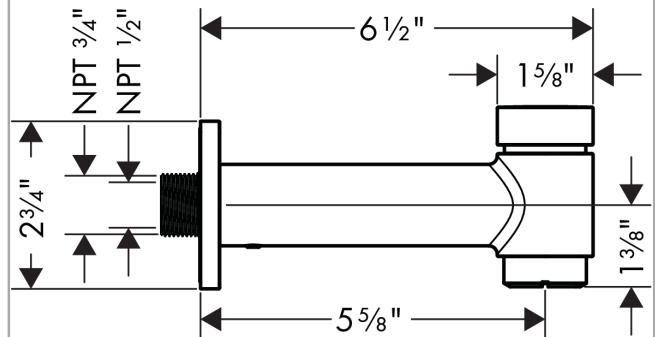

**Talis S
Tub Spout with Diverter**

Finishes : **chrome** Part no. : **72411001**

Description

Features

- Solid brass
- 1/2" female and 3/4" male adaptor included

Item details

List Price \$ 175.00

Compliance

Product image

Scale drawing

Talis S

Tub Spout with Diverter

Finishes : **chrome** Part no. : **72411001**

Exploded drawing

Year of production: >11/16

Talis S**Tub Spout with Diverter**Finishes : **chrome** Part no. : **72411001****Spare parts list**

Year of production: >11/16

| Pos. | Description | Part no. | Price | PU |
|-------------|--------------------|-----------------|--------------|-----------|
| 1 | connecting thread | 96472001 | - | 1 |
| 2 | O-ring 16x2,5 | 98134000 | - | 1 |