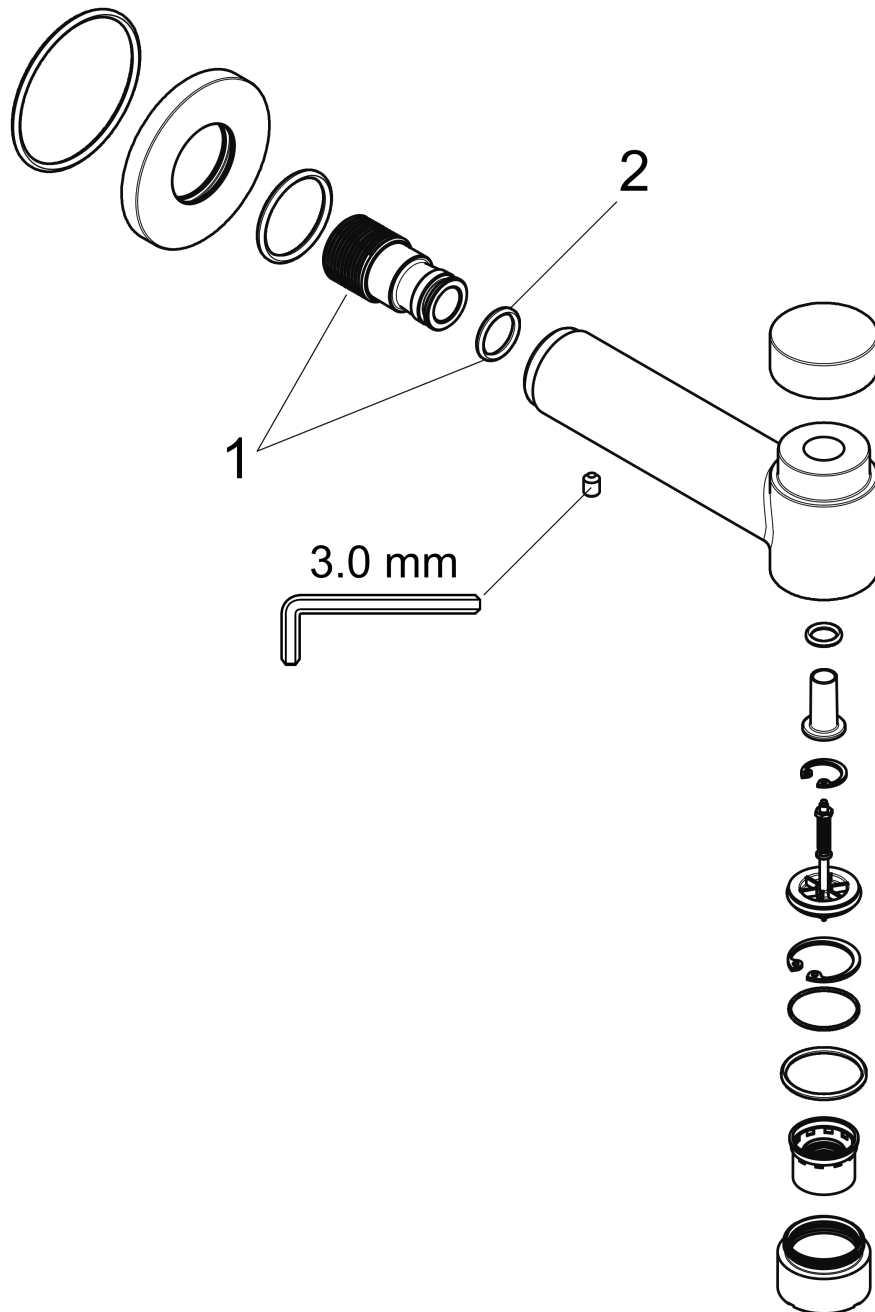

**Talis S
Tub Spout with Diverter**

Finishes : **chrome** Part no. : **72411001**

Description

Features

- Solid brass
- 1/2" female and 3/4" male adaptor included

Item details

List Price \$ 175.00

Compliance

Product image

Scale drawing

Talis S

Tub Spout with Diverter

Finishes : **chrome** Part no. : **72411001**

Exploded drawing

Year of production: >11/16

Talis S**Tub Spout with Diverter**Finishes : **chrome** Part no. : **72411001****Spare parts list**

Year of production: >11/16

| Pos. | Description | Part no. | Price | PU |
|-------------|--------------------|-----------------|--------------|-----------|
| 1 | connecting thread | 96472001 | - | 1 |
| 2 | O-ring 16x2,5 | 98134000 | - | 1 |