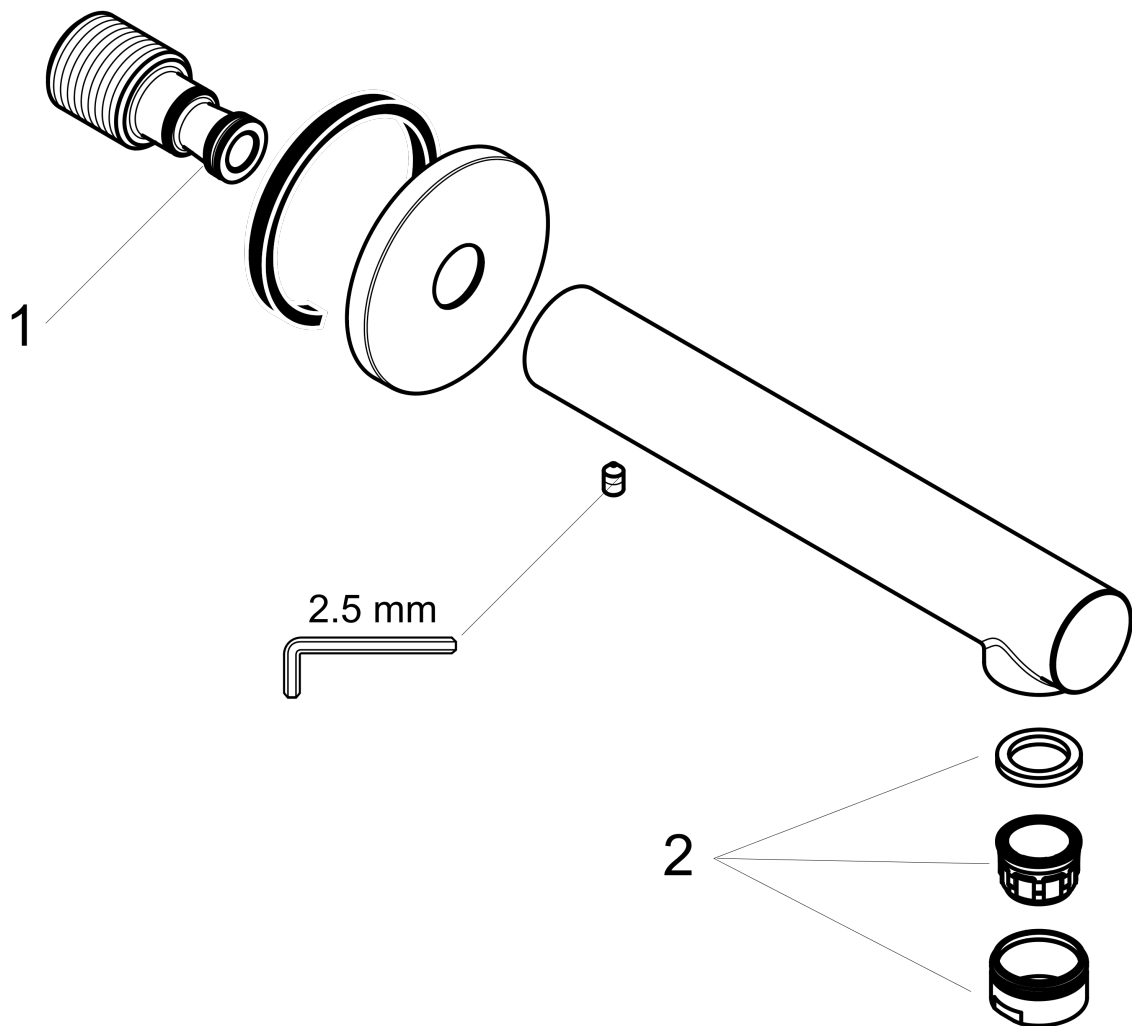

Talis S
Talis S Tub Spout

Finishes : **chrome** Part no. : **72410001**

Description

Features

- Solid brass
- 1/2" female and 3/4" male adaptor included

Item details

List Price \$ 146.00

Compliance

Product image

Scale drawing

Talis S
Talis S Tub Spout

Finishes : **chrome** Part no. : **72410001**

Exploded drawing

Year of production: **11/16 - 03/17**

Talis S
Talis S Tub Spout

Finishes : **chrome** Part no. : **72410001**

Spare parts list

Year of production: **11/16 - 03/17**

Pos.	Description	Part no.	Price	PU
1	O-ring 13x2	98128000	-	1
2	aerator M24x1 (30 l/min)	96512000	-	1