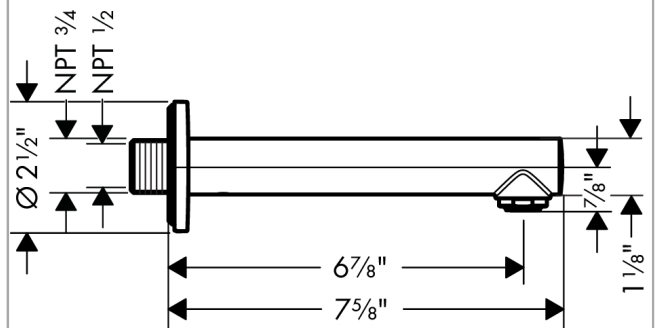

Talis S
Talis S Tub Spout

Finishes : **chrome** Part no. : **72410001**

Description

Features

- Solid brass
- 1/2" female and 3/4" male adaptor included

Item details

List Price \$ 146.00

Compliance

Product image

Scale drawing

Talis S
Talis S Tub Spout

Finishes : **chrome** Part no. : **72410001**

Exploded drawing

Year of production: **11/16 - 03/17**

Talis S
Talis S Tub Spout

Finishes : **chrome** Part no. : **72410001**

Spare parts list

Year of production: **11/16 - 03/17**

Pos.	Description	Part no.	Price	PU
1	O-ring 13x2	98128000	-	1
2	aerator M24x1 (30 l/min)	96512000	-	1