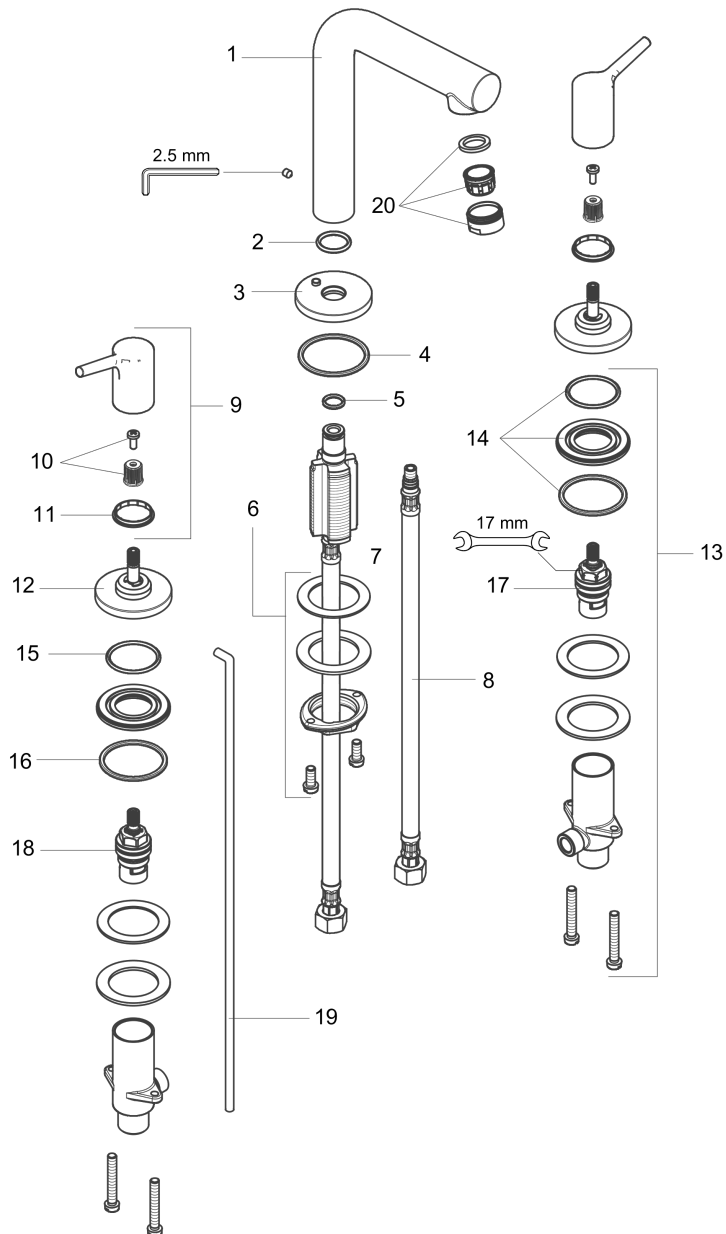

**Talis S**  
**Talis S 150 Widespread Faucet**  
Finishes : **chrome**    Part no. : **72130001**

## Exploded drawing

Year of production: >11/16

**Talis S**
**Talis S 150 Widespread Faucet**

 Finishes : **chrome**    Part no. : **72130001**

**Spare parts list**

Year of production: &gt;11/16

Pos.	Description	Part no.	Price	PU
1	spout cpl.	92769000	-	1
2	O-ring 18x2,5	98139000	-	1
3	escutcheon Ø 53 mm	95272000	-	1
4	O-ring	92768000	-	1
5	O-ring 11x2	98127000	-	1
6	fixing set (Ø 32)	13961000	-	1
7	lever collar	97548000	-	1
8	connection hose 450 mm M8x0,75 G3/8	97206000	-	1
9	handle	92770000	-	1
10	handle fixing set	98932000	-	1
11	set of color-rings cold / hot water	92225000	-	1
12	escutcheon Ø 52 mm	97285000	-	1
13	stop valve cpl.	97357001	-	1
14	nut	92854000	-	1
15	O-Ring 32x2,5	96364000	-	1
16	O-ring 40x3	92634000	-	1
17	shut off unit left closing	94008000	-	1
18	shut off unit right closing	94009000	-	1
19	pull rod	94083000	-	1
20	aerator M24x1 (4,5 l/min)	92877000	-	1
a	pop up waste	88509000	-	1