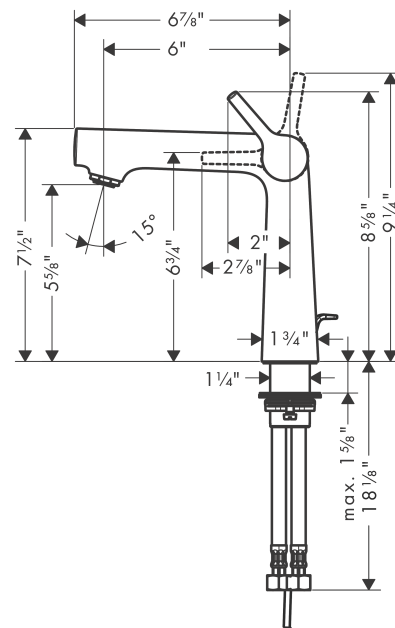

Talis S

Talis S 140 Single-Hole Faucet, 1.2 GPM

Finishes : **chrome** Part no. : **72113001**

Description

Features

- metal
- number of mounting holes: 1-hole
- Aerated spray
- Flow: 1.2 GPM (4.5 L/min)
- Ceramic cartridge
- pop-up waste set G 1

Item details

List Price

\$ 413.00

Technology

Compliance

Product image

Scale drawing

Talis S
Talis S 140 Single-Hole Faucet, 1.2 GPM
Finishes : **chrome** Part no. : **72113001**

Exploded drawing

Year of production: >09/16

Talis S

Talis S 140 Single-Hole Faucet, 1.2 GPM

Finishes : **chrome** Part no. : **72113001**

Spare parts list

Year of production: >09/16

Pos.	Description	Part no.	Price	PU
1	handle	92771000	-	1
2	screw cover	95704000	-	1
3	flange	95493000	-	1
4	nut	95178000	-	1
5	O-ring 24x2	98388000	-	1
6	cartridge, assy	95973001	-	1
7	seal	98865000	-	1
8	aerator M24x1 (4,5 l/min)	92812000	-	1
9	flat seal	98749000	-	1
10	fixing set (Ø 32)	13961000	-	1
11	lever collar	97548000	-	1
12	connection hose 23½" M10x1 3/8"	14099001	-	1
13	O-ring 8x1,75	97827000	-	1
14	pull rod	96657000	-	1
15	hollow set screw M6x10 DIN 916	96029000	-	1
a	pop up waste	88509000	-	1
b	fixation extension 35 mm	13898000	-	1