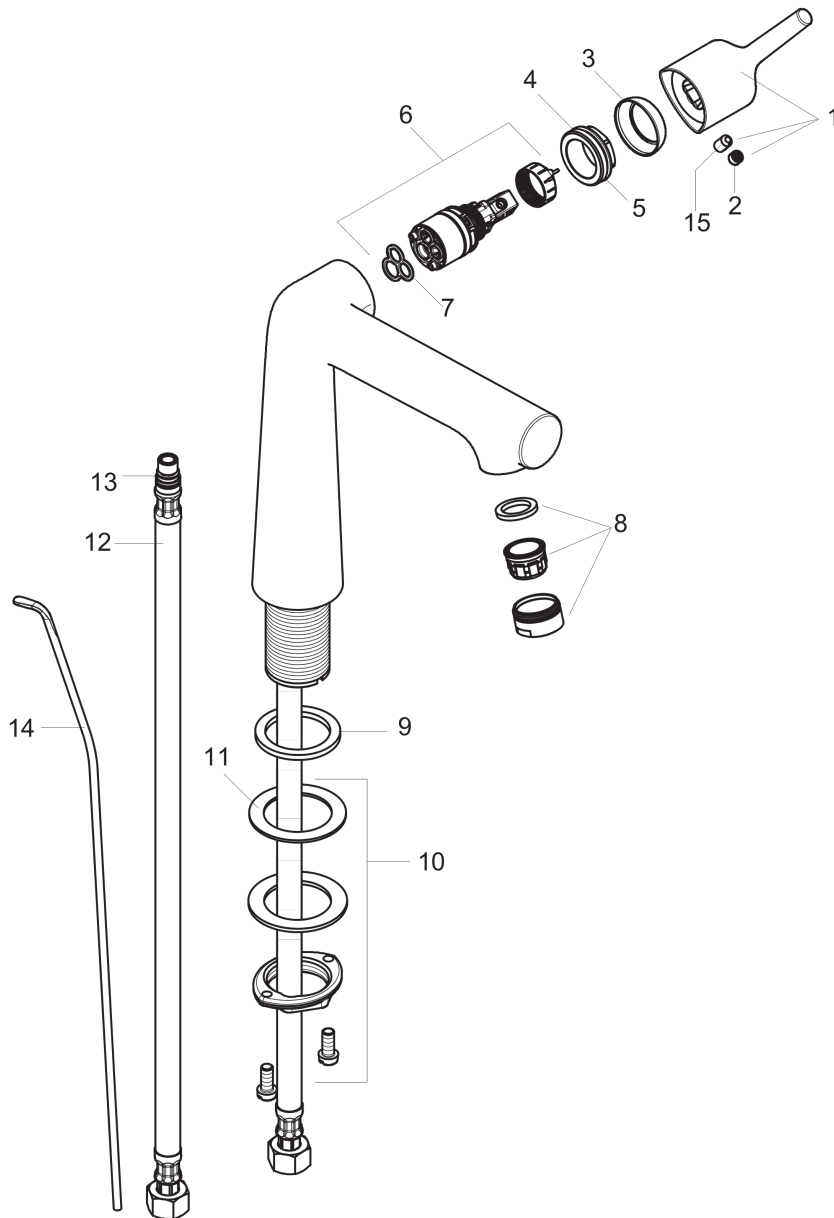

Talis S

Talis S 140 Single-Hole Faucet, 1.2 GPM

Finishes : **chrome** Part no. : **72113001**

Description

Features

- metal
- number of mounting holes: 1-hole
- Aerated spray
- Flow: 1.2 GPM (4.5 L/min)
- Ceramic cartridge
- pop-up waste set G 1

Item details

List Price

\$ 413.00

Technology

Compliance

Product image

Scale drawing

Talis S
Talis S 140 Single-Hole Faucet, 1.2 GPM
Finishes : **chrome** Part no. : **72113001**

Exploded drawing

Year of production: >09/16

Talis S

Talis S 140 Single-Hole Faucet, 1.2 GPM

Finishes : **chrome** Part no. : **72113001**

Spare parts list

Year of production: >09/16

Pos.	Description	Part no.	Price	PU
1	handle	92771000	-	1
2	screw cover	95704000	-	1
3	flange	95493000	-	1
4	nut	95178000	-	1
5	O-ring 24x2	98388000	-	1
6	cartridge, assy	95973001	-	1
7	seal	98865000	-	1
8	aerator M24x1 (4,5 l/min)	92812000	-	1
9	flat seal	98749000	-	1
10	fixing set (Ø 32)	13961000	-	1
11	lever collar	97548000	-	1
12	connection hose 23½" M10x1 3/8"	14099001	-	1
13	O-ring 8x1,75	97827000	-	1
14	pull rod	96657000	-	1
15	hollow set screw M6x10 DIN 916	96029000	-	1
a	pop up waste	88509000	-	1
b	fixation extension 35 mm	13898000	-	1