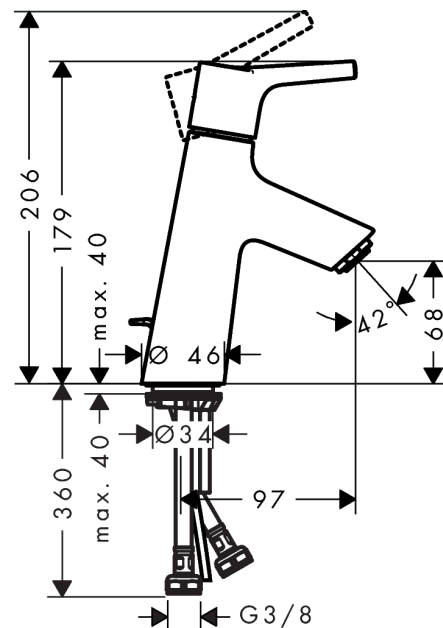

##### product features

- consists of: single lever basin mixer, waste set
- ComfortZone 80
- projection 97 mm
- normal spray
- flow rate at 3 bar: 5 l/min
- ceramic cartridge
- temperature limitation adjustable
- suitable for continuous flow water heaters
- pop-up waste set G 1¼
- material waste set: metal
- connection type: G ¾ connections
- connection dimension: DN15

#### Scale drawing