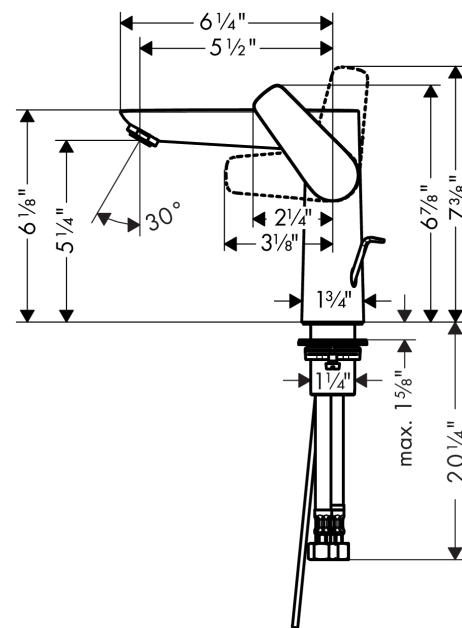

Talis E
Talis E 150 Single-Hole Faucet
 Finishes : **Chrome** Part no. : **71754001**

Description

Features

- Solid brass
- Aerated spray
- Flow: 1.2 GPM
- Ceramic cartridge
- Includes pop-up assembly

Item details

List Price \$ 304.00

Technology

Compliance

Product image

Scale drawing

Talis E
Talis E 150 Single-Hole Faucet
Finishes : **Chrome** Part no. : **71754001**

Exploded drawing

Year of production: >11/16

Talis E

Talis E 150 Single-Hole Faucet

Finishes : **Chrome** Part no. : **71754001**

Spare parts list

Year of production: >11/16

Pos.	Description	Part no.	Price	PU
1	handle	92777000	-	1
2	screw cover	95704000	-	1
3	flange	95493000	-	1
4	nut	95178000	-	1
5	O-ring 24x2	98388000	-	1
6	cartridge, assy	95973001	-	1
7	seal	98865000	-	1
8	aerator M24x1 (4,5 l/min)	92877000	-	1
9	flat seal	98749000	-	1
10	fixing set (Ø 32)	13961000	-	1
11	lever collar	97548000	-	1
12	connection hose 17½" M10x1 3/8"	94071001	-	1
13	pull rod	96657000	-	1
a	pop up waste	88509000	-	1