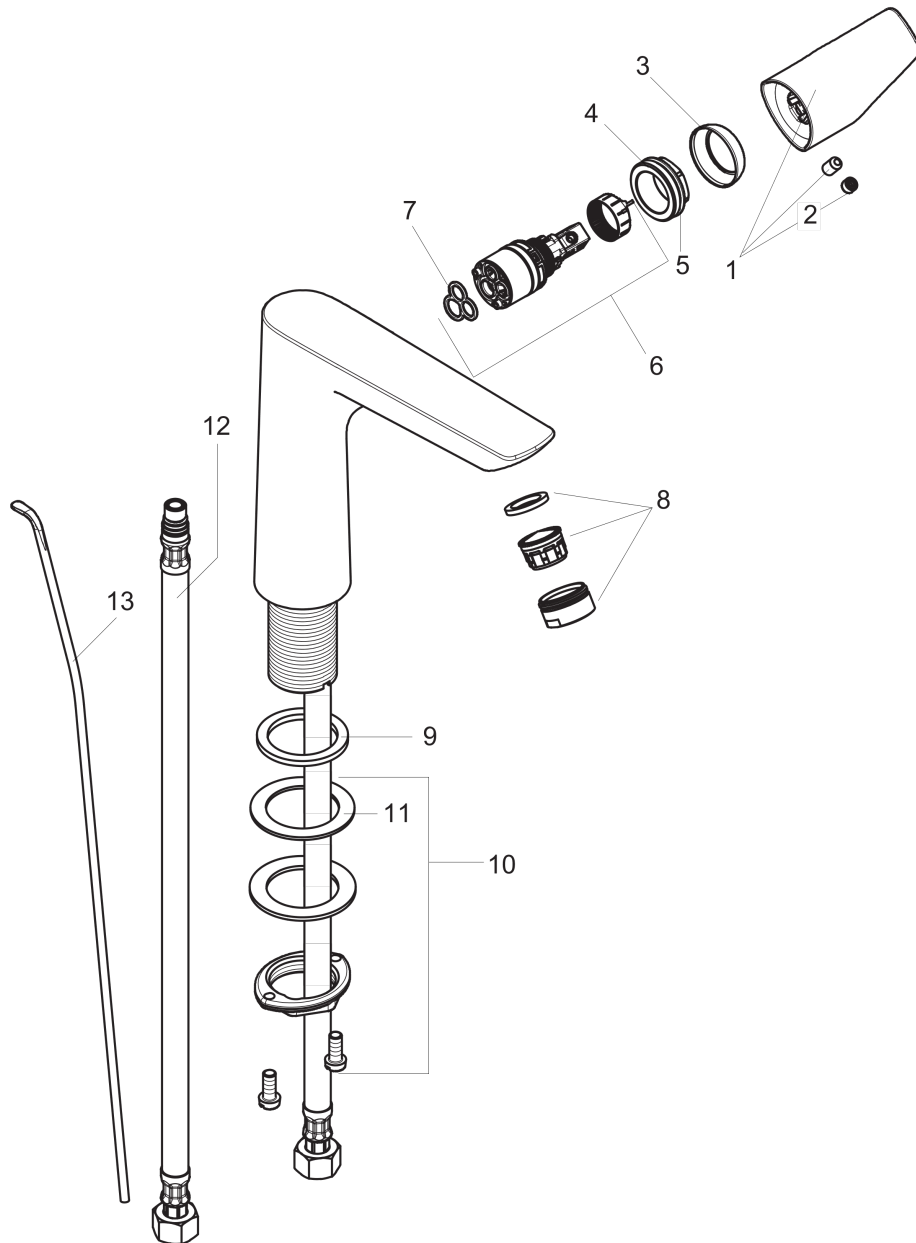

Talis E
Talis E 150 Single-Hole Faucet
 Finishes : **Chrome** Part no. : **71754001**

Description

Features

- Solid brass
- Aerated spray
- Flow: 1.2 GPM
- Ceramic cartridge
- Includes pop-up assembly

Item details

List Price \$ 304.00

Technology

Compliance

Product image

Scale drawing

Talis E
Talis E 150 Single-Hole Faucet
Finishes : **Chrome** Part no. : **71754001**

Exploded drawing

Year of production: >11/16

Talis E

Talis E 150 Single-Hole Faucet

Finishes : **Chrome** Part no. : **71754001**

Spare parts list

Year of production: >11/16

Pos.	Description	Part no.	Price	PU
1	handle	92777000	-	1
2	screw cover	95704000	-	1
3	flange	95493000	-	1
4	nut	95178000	-	1
5	O-ring 24x2	98388000	-	1
6	cartridge, assy	95973001	-	1
7	seal	98865000	-	1
8	aerator M24x1 (4,5 l/min)	92877000	-	1
9	flat seal	98749000	-	1
10	fixing set (Ø 32)	13961000	-	1
11	lever collar	97548000	-	1
12	connection hose 17½" M10x1 3/8"	94071001	-	1
13	pull rod	96657000	-	1
a	pop up waste	88509000	-	1