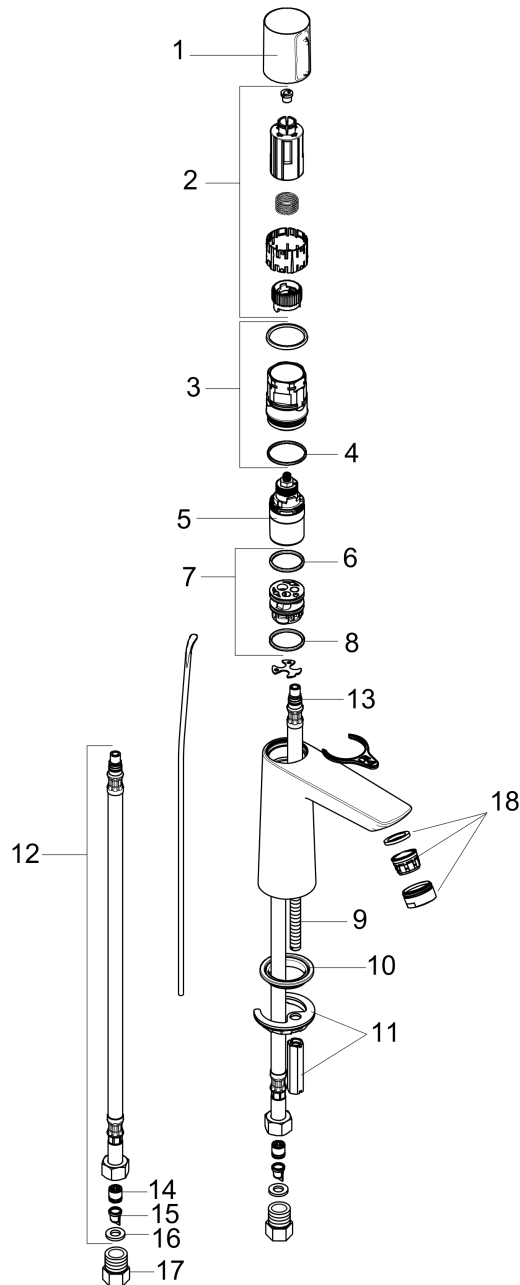

#### Product image

#### Scale drawing

**Talis E**  
**Talis Select E 110 Single-Hole Faucet**  
Finishes : **Chrome**    Part no. : **71750001**

## Exploded drawing

Year of production: >11/16

**Talis E**

**Talis Select E 110 Single-Hole Faucet**

Finishes : **Chrome** Part no. : **71750001**

**Spare parts list**

Year of production: >11/16

Pos.	Description	Part no.	Price	PU
1	handle	92525000	-	1
2	adapter for handle	92526000	-	1
3	nut	92528000	-	1
4	O-ring 27x1,5	92527000	-	1
5	cartridge, assy	92529000	-	1
6	O-Ring 28x2	98194000	-	1
7	adapter for cartridge	98866000	-	1
8	O-ring 23x2	98398000	-	1
9	screw M8 x 68	97736000	-	1
10	seal Ø 42	98722000	-	1
11	fixing set	96016000	-	1
12	connection hose 450 mm M8x0,75 G3/8	92531000	-	1
13	O-ring 7x1,5	98422000	-	1
14	non return valve DW 10	96456000	-	1
15	filter	92532000	-	1
16	sealing set	92533000	-	1
17	adapter for connection hose	88802000	-	1
18	aerator M24x1 (4,5 l/min)	92877000	-	1
a	pop up waste	88509000	-	1