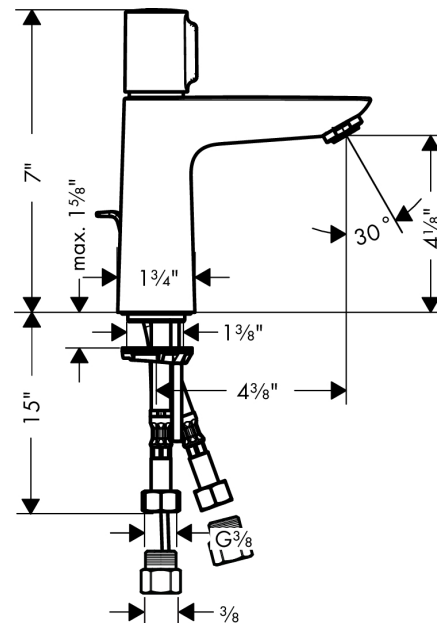

Scale drawing