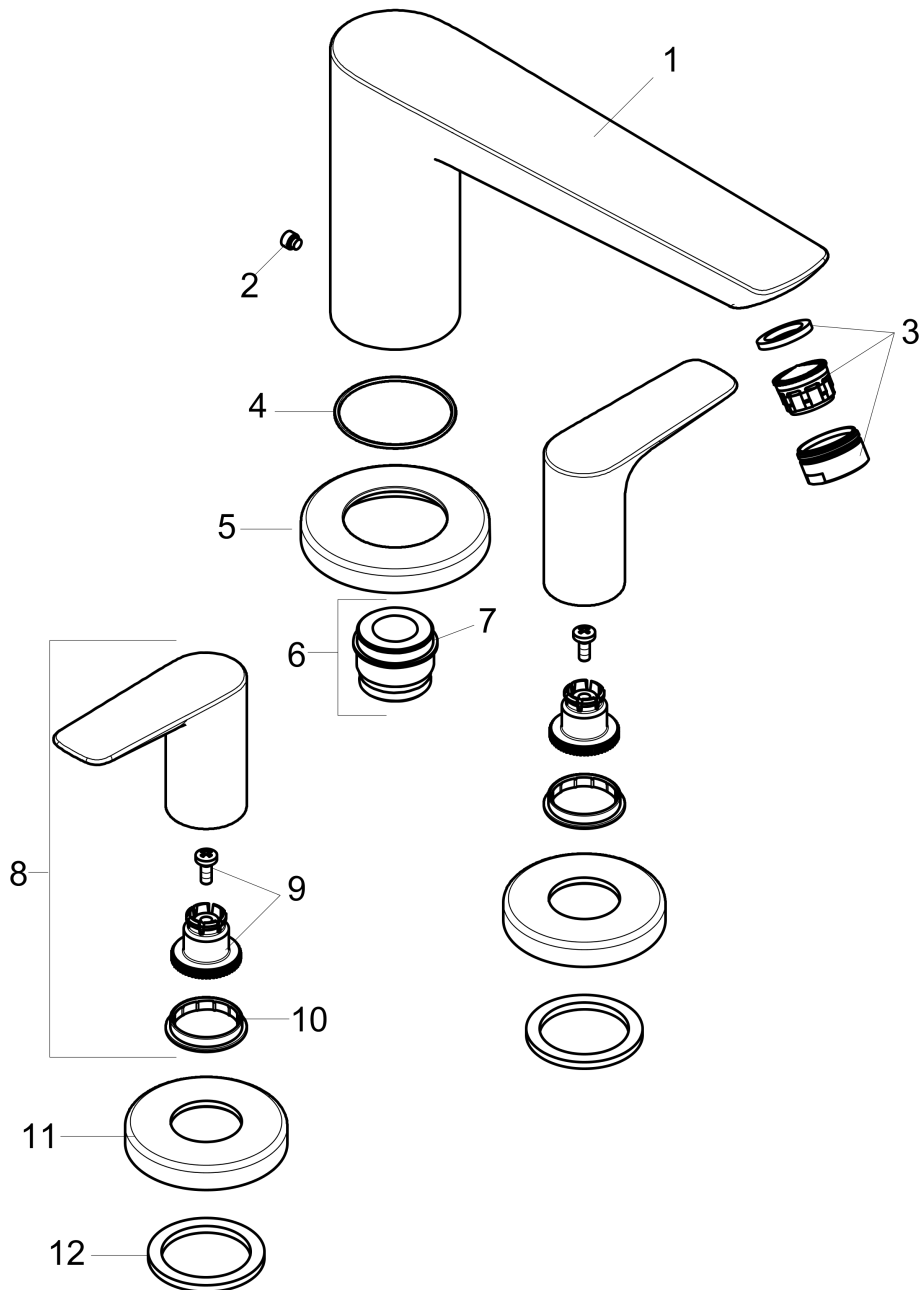

Talis E

Talis E 3-Hole Roman Tub Set Trim

Finishes : **Chrome** Part no. : **71747001**

Description

Features

- Flow: 5.8 GPM
- 90° ceramic valves
- Solid brass

Required accessories

- Rough, 3-Hole Roman Tub Set (#06607USA)

Item details

List Price \$ 300.00

Compliance

Product image

Scale drawing

Talis E
Talis E 3-Hole Roman Tub Set Trim
Finishes : **Chrome** Part no. : **71747001**

Exploded drawing

Year of production: >06/16

Talis E

Talis E 3-Hole Roman Tub Set Trim

Finishes : **Chrome** Part no. : **71747001**

Spare parts list

Year of production: >06/16

Pos.	Description	Part no.	Price	PU
1	spout cpl.	92783000	-	1
2	hollow set screw M6x6	97660000	-	1
3	aerator M24x1 (30 l/min)	96512000	-	1
4	O-ring 41x1,5	98168000	-	1
5	escutcheon Ø 70 mm	97779000	-	1
6	adapter for spout	88512000	-	1
7	O-Ring 23x2,5	98183000	-	1
8	handle	92779000	-	1
9	handle fixing set	94184000	-	1
10	set of color-rings cold / hot water	96299000	-	1
11	escutcheon	31098000	-	1
12	flat seal	98749000	-	1
a	Grease	90920000	-	1