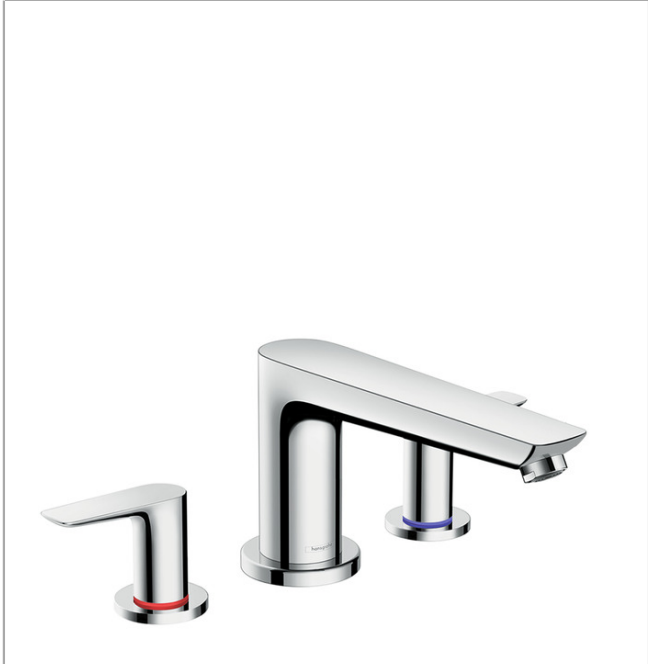

Talis E

Talis E 3-Hole Roman Tub Set Trim

Finishes : **Chrome** Part no. : **71747001**

Description

Features

- Flow: 5.8 GPM
- 90° ceramic valves
- Solid brass

Required accessories

- Rough, 3-Hole Roman Tub Set (#06607USA)

Item details

List Price \$ 300.00

Compliance

Product image

Scale drawing

Talis E
Talis E 3-Hole Roman Tub Set Trim
Finishes : **Chrome** Part no. : **71747001**

Exploded drawing

Year of production: >06/16

Talis E

Talis E 3-Hole Roman Tub Set Trim

Finishes : **Chrome** Part no. : **71747001**

Spare parts list

Year of production: >06/16

Pos.	Description	Part no.	Price	PU
1	spout cpl.	92783000	-	1
2	hollow set screw M6x6	97660000	-	1
3	aerator M24x1 (30 l/min)	96512000	-	1
4	O-ring 41x1,5	98168000	-	1
5	escutcheon Ø 70 mm	97779000	-	1
6	adapter for spout	88512000	-	1
7	O-Ring 23x2,5	98183000	-	1
8	handle	92779000	-	1
9	handle fixing set	94184000	-	1
10	set of color-rings cold / hot water	96299000	-	1
11	escutcheon	31098000	-	1
12	flat seal	98749000	-	1
a	Grease	90920000	-	1