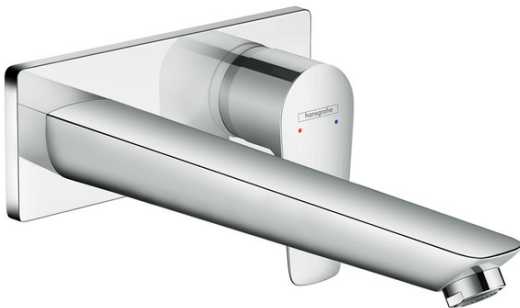

**Talis E**  
**Talis E Wall-Mounted Single-Handle Faucet Trim**  
 Finishes : **Chrome** Part no. : **71734001**

### Features

- Solid brass
- Aerated spray
- Flow: 1.2 GPM
- Ceramic cartridge
- Pop-up assembly not included

### Required accessories

- Rough, Wall-Mounted Single-Handle Faucet (#13622USA)

## Scale drawing

**Talis E**  
**Talis E Wall-Mounted Single-Handle Faucet Trim**  
Finishes : **Chrome**    Part no. : **71734001**