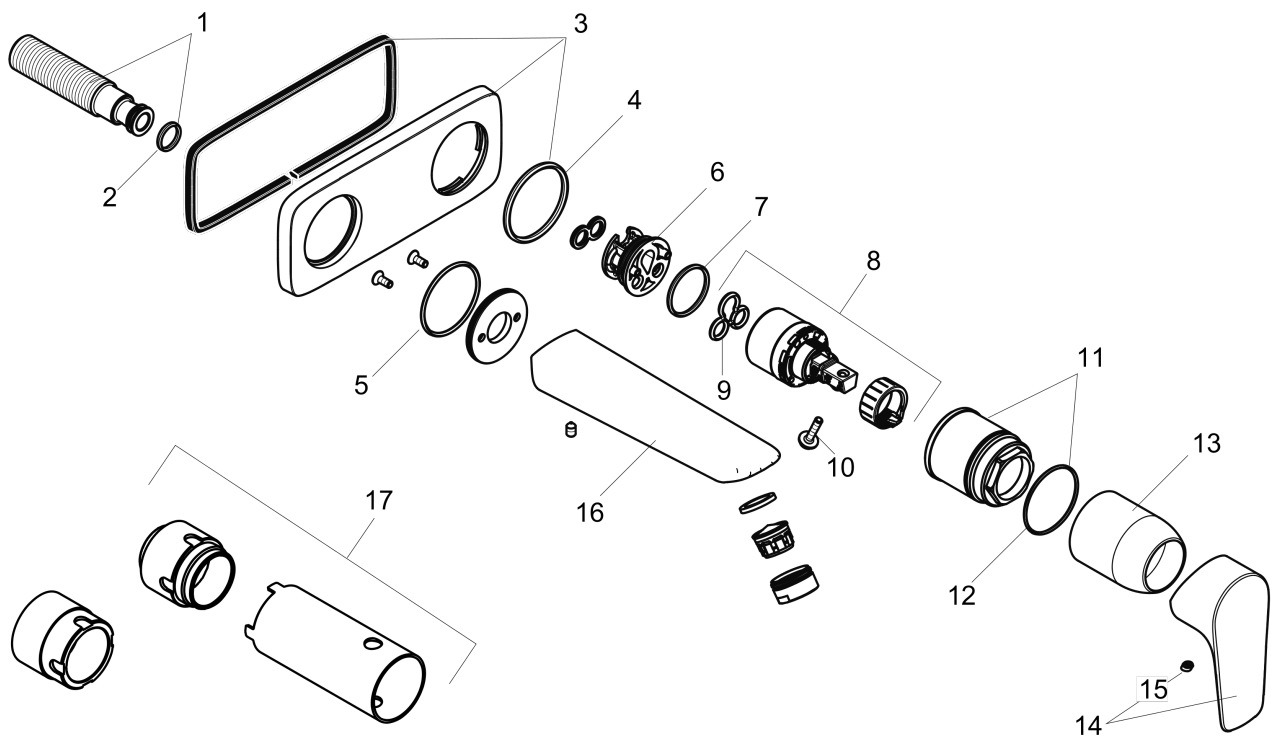

## Product image

## Scale drawing

**Talis E**  
**Talis E Wall-Mounted Single-Handle Faucet Trim**  
Finishes : **Chrome**    Part no. : **71734001**

## Exploded drawing

Year of production: >09/16

**Talis E**
**Talis E Wall-Mounted Single-Handle Faucet Trim**

 Finishes : **Chrome**    Part no. : **71734001**

**Spare parts list**

Year of production: &gt;09/16

Pos.	Description	Part no.	Price	PU
1	connecting thread G½	95626000	-	1
2	O-ring 13x2	98128000	-	1
3	escutcheon	92239000	-	1
4	O-ring 43x3	98418000	-	1
5	O-ring 41x2	98212000	-	1
6	adapter for cartridge	95779000	-	1
7	O-ring 26x2	98147000	-	1
8	cartridge, assy	92730000	-	1
9	seal	95008000	-	1
10	locking screw for handle	95140000	-	1
11	nut	95622000	-	1
12	O-ring 39x1,5	98400000	-	1
13	sleeve	98790000	-	1
14	handle	92666000	-	1
15	screw cover	96338000	-	1
16	spout 225 mm	92714000	-	1
17	extension set for 13622180	31971000	-	1
a	Grease	90920000	-	1
b	hollow set screw M5x8	92851000	-	1