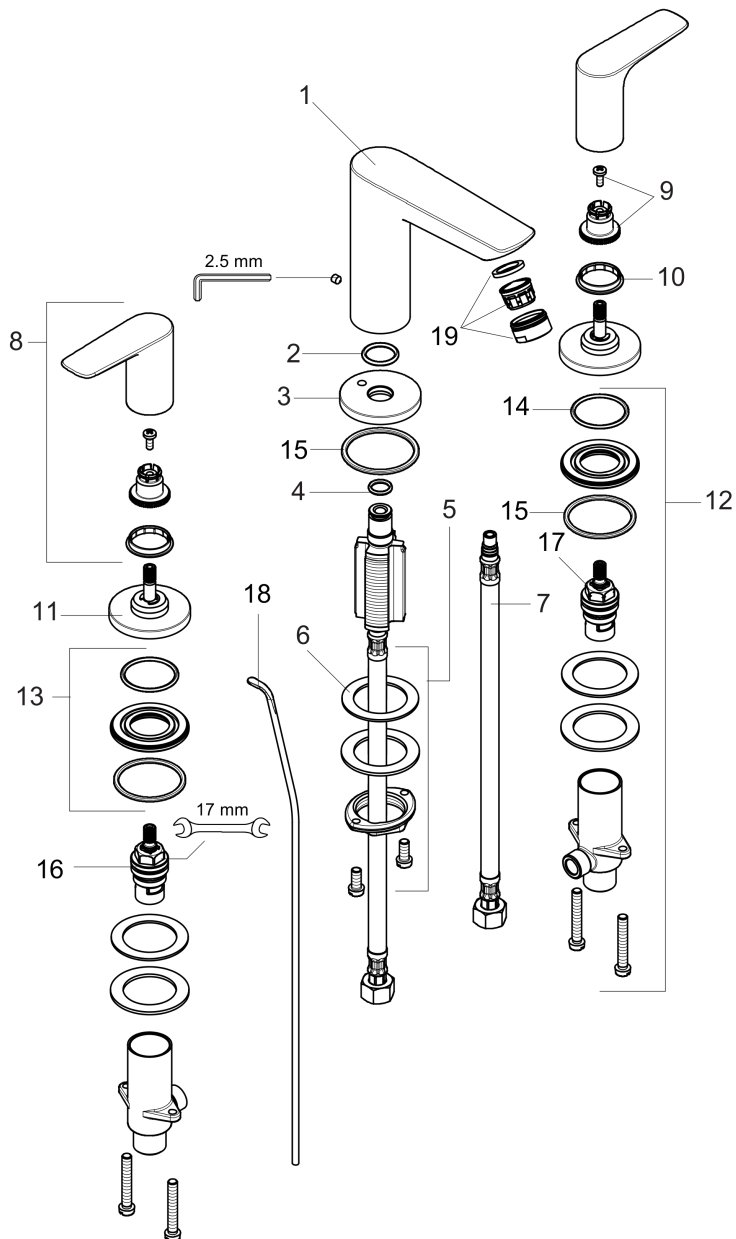

Talis E

Talis E 150 Widespread Faucet

Finishes : **Chrome** Part no. : **71733001**

Description

Features

- Solid brass
- Aerated spray
- Flow: 1.2 GPM
- 90° ceramic valves
- Includes pop-up assembly

Item details

List Price

\$ 300.00

Technology

Compliance

Product image

Scale drawing

Talis E
Talis E 150 Widespread Faucet
Finishes : **Chrome** Part no. : **71733001**

Exploded drawing

Year of production: >11/16

Talis E
Talis E 150 Widespread Faucet

 Finishes : **Chrome** Part no. : **71733001**

Spare parts list

Year of production: >11/16

Pos.	Description	Part no.	Price	PU
1	spout cpl.	92785000	-	1
2	O-ring 18x2,5	98139000	-	1
3	escutcheon Ø 53 mm	95272000	-	1
4	O-ring 11x2	98127000	-	1
5	fixing set (Ø 32)	13961000	-	1
6	lever collar	97548000	-	1
7	connection hose 450 mm M8x0,75 G3/8	97206000	-	1
8	handle	92779000	-	1
9	handle fixing set	94184000	-	1
10	set of color-rings cold / hot water	95819000	-	1
11	escutcheon Ø 52 mm	97285000	-	1
12	stop valve cpl.	97357001	-	1
13	nut	92854000	-	1
14	O-Ring 32x2,5	96364000	-	1
15	O-ring 40x3	92634000	-	1
16	shut off unit right closing	94009000	-	1
17	shut off unit left closing	94008000	-	1
18	pull rod	96657000	-	1
19	aerator M24x1 (4,5 l/min)	92877000	-	1
a	pop up waste	88509000	-	1