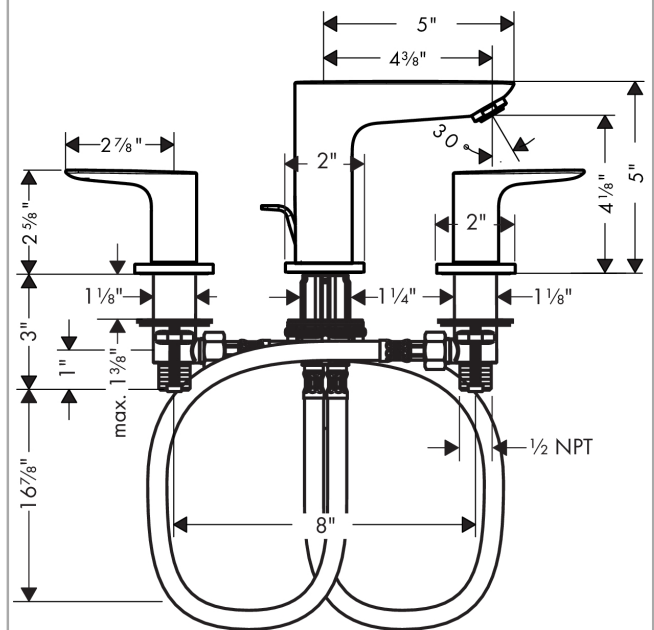

Talis E

Talis E 150 Widespread Faucet

Finishes : **Chrome** Part no. : **71733001**

Description

Features

- Solid brass
- Aerated spray
- Flow: 1.2 GPM
- 90° ceramic valves
- Includes pop-up assembly

Item details

List Price

\$ 300.00

Technology

Compliance

Product image

Scale drawing

Talis E
Talis E 150 Widespread Faucet
Finishes : **Chrome** Part no. : **71733001**

Exploded drawing

Year of production: >11/16

Talis E
Talis E 150 Widespread Faucet

 Finishes : **Chrome** Part no. : **71733001**

Spare parts list

Year of production: >11/16

Pos.	Description	Part no.	Price	PU
1	spout cpl.	92785000	-	1
2	O-ring 18x2,5	98139000	-	1
3	escutcheon Ø 53 mm	95272000	-	1
4	O-ring 11x2	98127000	-	1
5	fixing set (Ø 32)	13961000	-	1
6	lever collar	97548000	-	1
7	connection hose 450 mm M8x0,75 G3/8	97206000	-	1
8	handle	92779000	-	1
9	handle fixing set	94184000	-	1
10	set of color-rings cold / hot water	95819000	-	1
11	escutcheon Ø 52 mm	97285000	-	1
12	stop valve cpl.	97357001	-	1
13	nut	92854000	-	1
14	O-Ring 32x2,5	96364000	-	1
15	O-ring 40x3	92634000	-	1
16	shut off unit right closing	94009000	-	1
17	shut off unit left closing	94008000	-	1
18	pull rod	96657000	-	1
19	aerator M24x1 (4,5 l/min)	92877000	-	1
a	pop up waste	88509000	-	1