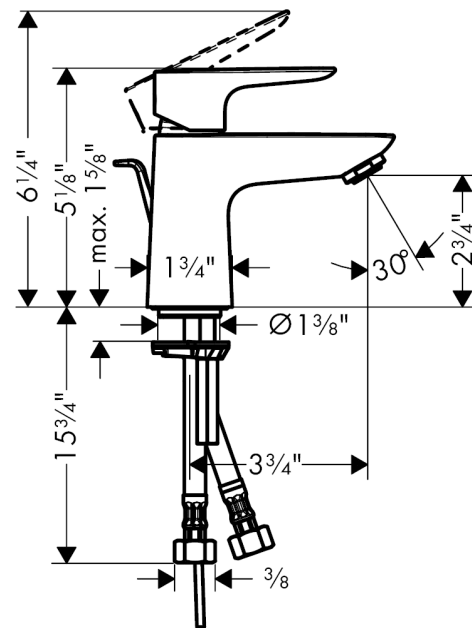

Talis E
Talis E 80 Single-Hole Faucet
 Finishes : **Chrome** Part no. : **71700001**

Description

Features

- Solid brass
- Aerated spray
- Flow: 1.2 GPM
- Ceramic cartridge
- Includes pop-up assembly

Item details

List Price \$ 152.00

Technology

Compliance

Product image

Scale drawing

Talis E
Talis E 80 Single-Hole Faucet
Finishes : **Chrome** Part no. : **71700001**

Exploded drawing

Year of production: >11/16

Talis E

Talis E 80 Single-Hole Faucet

Finishes : **Chrome** Part no. : **71700001**

Spare parts list

Year of production: >11/16

Pos.	Description	Part no.	Price	PU
1	screw cover	95704000	-	1
2	handle	92687000	-	1
3	flange	92625000	-	1
4	O-ring 25x1,5	98146000	-	1
5	O-ring 27x1,5	92527000	-	1
6	nut	92689000	-	1
7	cartridge, assy	95973001	-	1
8	seal	98865000	-	1
9	adapter for cartridge	98866000	-	1
10	O-ring 23x2	98398000	-	1
11	O-ring 7x1,5	98422000	-	1
12	screw M8 x 68	97736000	-	1
13	seal Ø 42	98722000	-	1
14	pull rod	96657000	-	1
15	fixing set	96016000	-	1
16	connection hose 18½" M8x0,75 3/8"	96321001	-	1
17	aerator M24x1 (4,5 l/min)	92877000	-	1
a	pop up waste	88509000	-	1