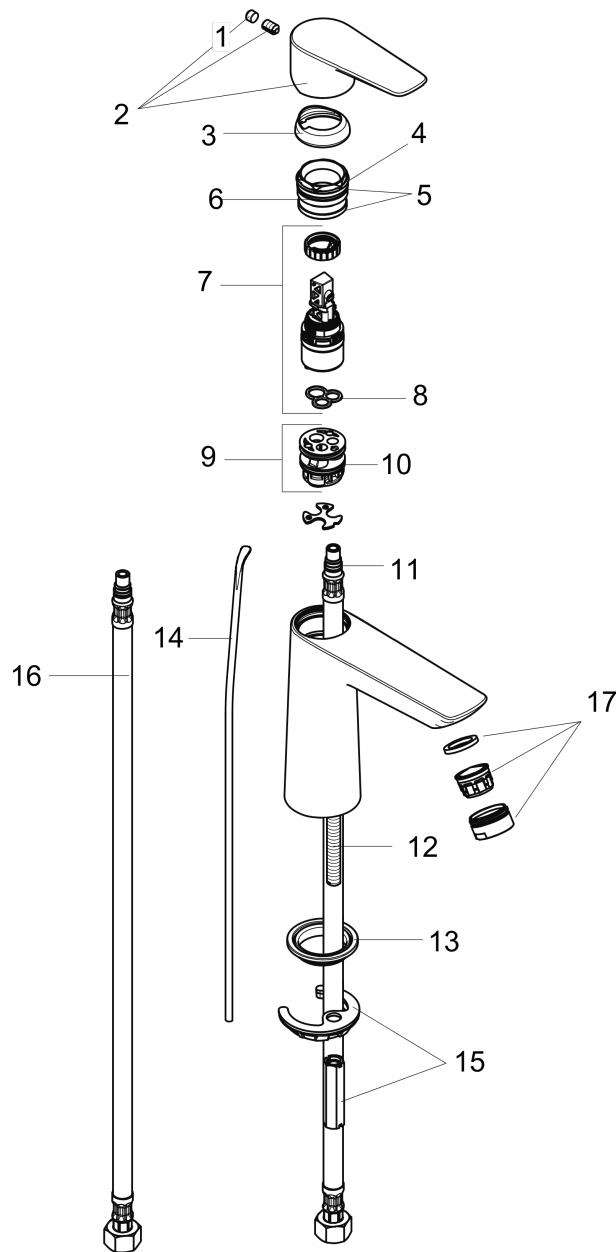

Talis E
Talis E 80 Single-Hole Faucet
 Finishes : **Chrome** Part no. : **71700001**

Description

Features

- Solid brass
- Aerated spray
- Flow: 1.2 GPM
- Ceramic cartridge
- Includes pop-up assembly

Item details

List Price \$ 152.00

Technology

Compliance

Product image

Scale drawing

Talis E
Talis E 80 Single-Hole Faucet
Finishes : **Chrome** Part no. : **71700001**

Exploded drawing

Year of production: >11/16

Talis E

Talis E 80 Single-Hole Faucet

Finishes : **Chrome** Part no. : **71700001**

Spare parts list

Year of production: >11/16

Pos.	Description	Part no.	Price	PU
1	screw cover	95704000	-	1
2	handle	92687000	-	1
3	flange	92625000	-	1
4	O-ring 25x1,5	98146000	-	1
5	O-ring 27x1,5	92527000	-	1
6	nut	92689000	-	1
7	cartridge, assy	95973001	-	1
8	seal	98865000	-	1
9	adapter for cartridge	98866000	-	1
10	O-ring 23x2	98398000	-	1
11	O-ring 7x1,5	98422000	-	1
12	screw M8 x 68	97736000	-	1
13	seal Ø 42	98722000	-	1
14	pull rod	96657000	-	1
15	fixing set	96016000	-	1
16	connection hose 18½" M8x0,75 3/8"	96321001	-	1
17	aerator M24x1 (4,5 l/min)	92877000	-	1
a	pop up waste	88509000	-	1