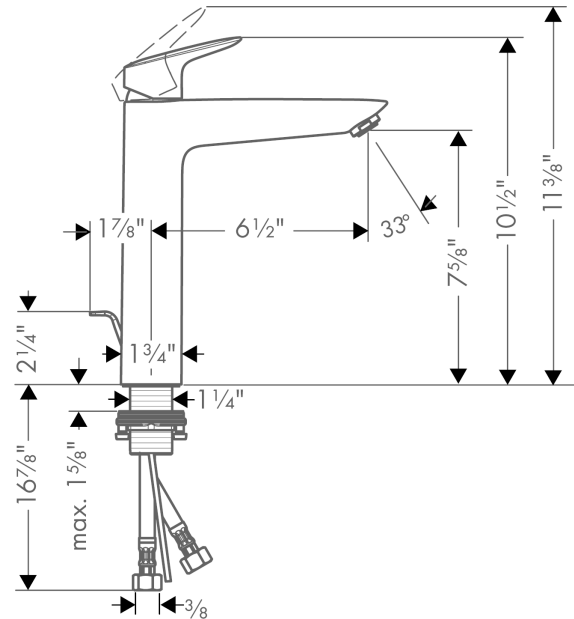

Scale drawing