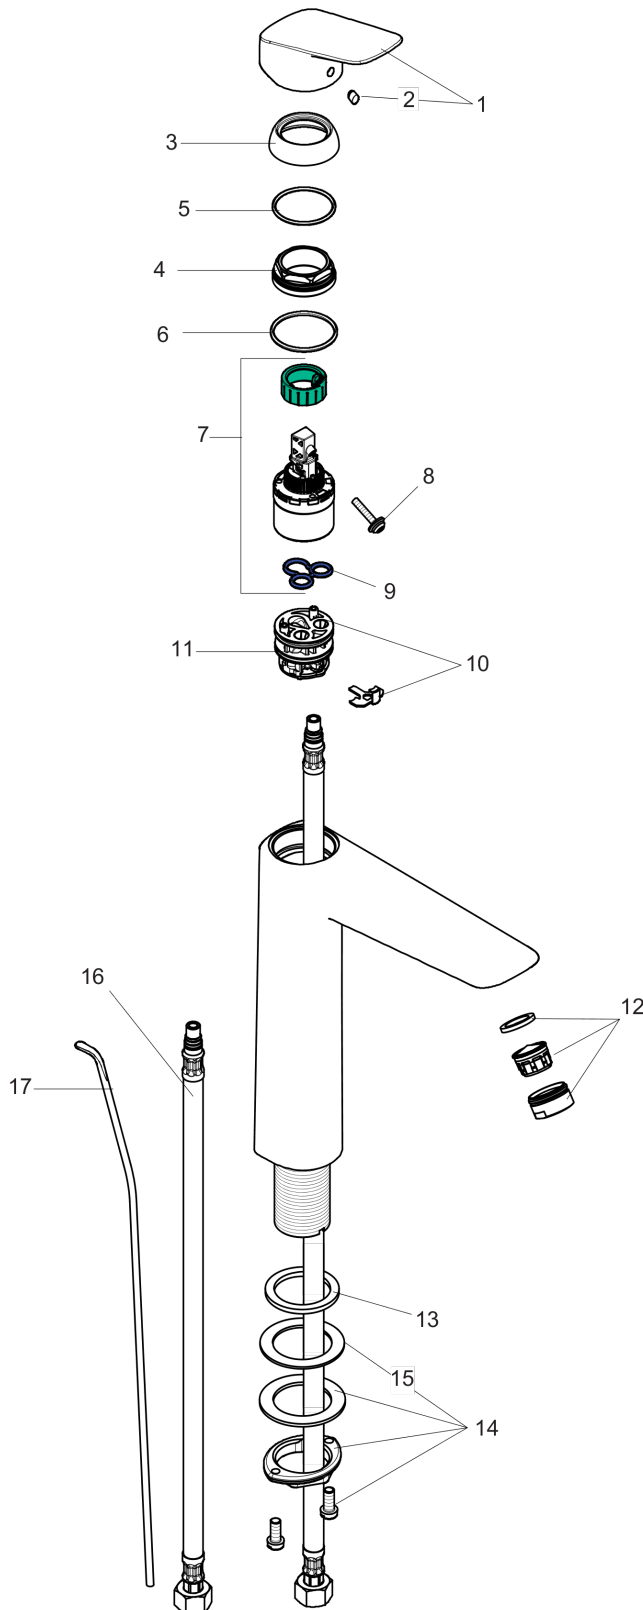

#### Product image

#### Scale drawing

Logis

Logis 190 Single-Hole Faucet

Finishes : **chrome** Part no. : **71090001**

## Exploded drawing

Year of production: >05/16

**Logis**
**Logis 190 Single-Hole Faucet**

 Finishes : **chrome**    Part no. : **71090001**

**Spare parts list**

Year of production: &gt;05/16

Pos.	Description	Part no.	Price	PU
1	handle	92224000	-	1
2	screw cover	96338000	-	1
3	flange	97406000	-	1
4	nut	97209000	-	1
5	O-Ring 32x2	98193000	-	1
6	O-ring 35x2	92604000	-	1
7	cartridge, assy	92730000	-	1
8	locking screw for handle	95140000	-	1
9	seal	95008000	-	1
10	adapter for cartridge	98750000	-	1
11	O-Ring 30x2	98186000	-	1
12	aerator M24x1 (5 l/min)	13185000	-	1
13	flat seal	98749000	-	1
14	fixing set (Ø 32)	13961000	-	1
15	lever collar	97548000	-	1
16	connection hose 35½" M8x0,75 3/8"	96316001	-	1
17	pull rod	96657000	-	1
a	pop up waste	88509000	-	1
b	lever arm 340mm (ball-Ø12mm)	96324000	-	1