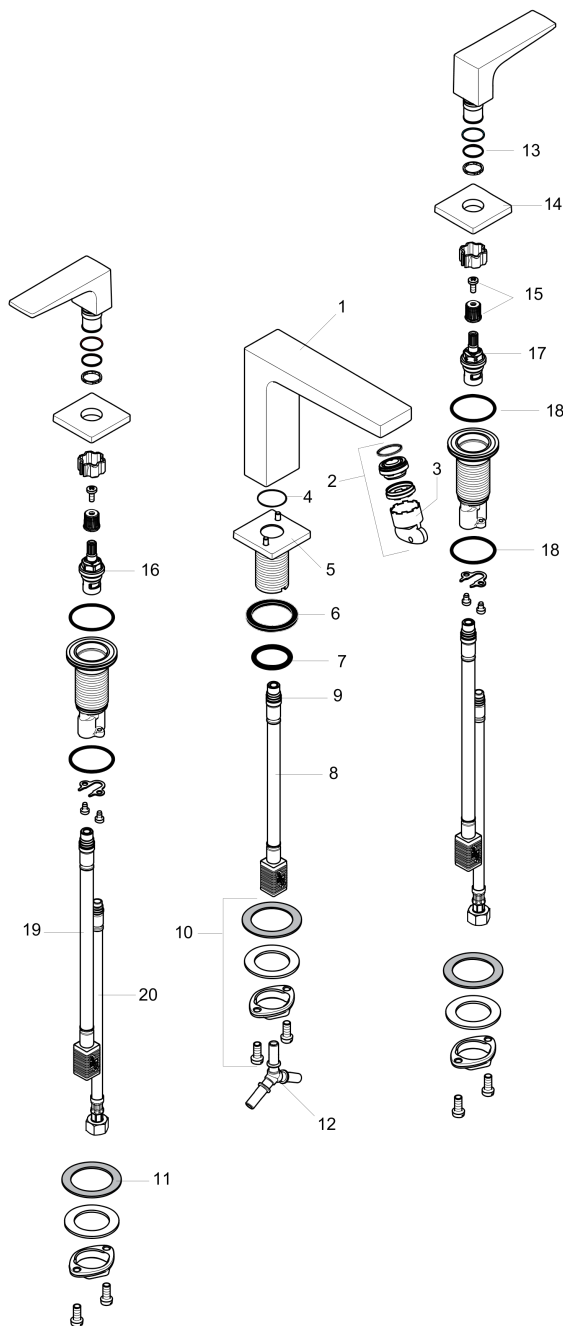

Metropol

Metropol 160 Widespread Faucet with Lever Handles without Pop-Up, 1.2 GPM

Finishes : **chrome** Part no. : **32519001**

Description

Features

- number of mounting holes: 3-hole
- Aerated spray
- Flow: 1.2 GPM (4.5 L/min)
- 90° ceramic valves
- Pop-up assembly not included

Item details

List Price \$ 640.00

Technology

Compliance

Product image

Scale drawing

Metropol

Metropol 160 Widespread Faucet with Lever Handles without Pop-Up, 1.2 GPM

Finishes : chrome Part no. : 32519001

Exploded drawing

Year of production: >01/18

Metropol

Metropol 160 Widespread Faucet with Lever Handles without Pop-Up, 1.2 GPM

Finishes : **chrome** Part no. : **32519001**

Spare parts list

Year of production: >01/18

Pos.	Description	Part no.	Price	PU
1	spout 160 mm	93158000	-	1
2	aerator M24x1 (4,5 l/min)	93202000	-	1
3	service tool	95661000	-	1
4	O-ring 22x1,2	98397000	-	1
5	escutcheon for spout	92906000	-	1
6	flat seal	98749000	-	1
7	O-ring 26x4	92191000	-	1
8	connection hose 200 mm M10x1	92913000	-	1
9	O-ring 8x1,75	97827000	-	1
10	fixing set (Ø 28)	92909000	-	1
11	lever collar	97548000	-	1
12	hose connection angel	92905000	-	1
13	O-Ring 14x1,5	98201000	-	1
14	escutcheon	92915000	-	1
15	handle fixing set	98932000	-	1
16	shut off unit right closing	98817001	-	1
17	shut off unit left closing	95366001	-	1
18	O-ring 33x2,5	92907000	-	1
19	connection hose 400 mm M10x1	92914000	-	1
20	connection hose 18½" M8x0,75 3/8"	96321001	-	1
a	handle for hot water	92916000	-	1
b	handle for cold water	92917000	-	1