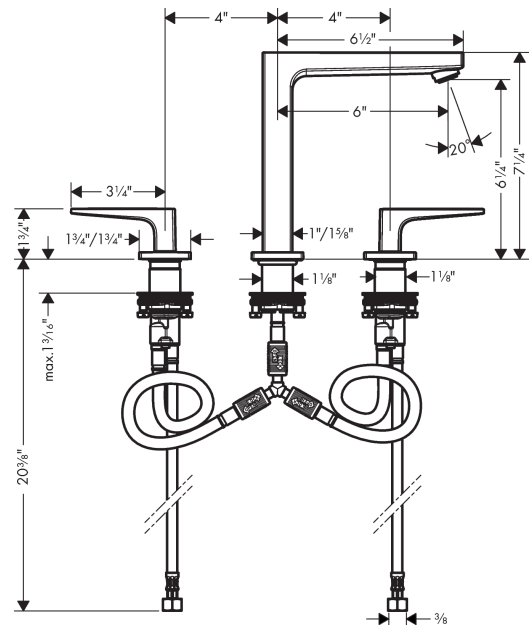

Metropol

Metropol 160 Widespread Faucet with Lever Handles without Pop-Up, 1.2 GPM

Finishes : **chrome** Part no. : **32519001**

Description

Features

- number of mounting holes: 3-hole
- Aerated spray
- Flow: 1.2 GPM (4.5 L/min)
- 90° ceramic valves
- Pop-up assembly not included

Item details

List Price \$ 640.00

Technology

Compliance

Product image

Scale drawing

Metropol

Metropol 160 Widespread Faucet with Lever Handles without Pop-Up, 1.2 GPM

Finishes : chrome Part no. : 32519001

Exploded drawing

Year of production: >01/18

Metropol

Metropol 160 Widespread Faucet with Lever Handles without Pop-Up, 1.2 GPM

Finishes : **chrome** Part no. : **32519001**

Spare parts list

Year of production: >01/18

Pos.	Description	Part no.	Price	PU
1	spout 160 mm	93158000	-	1
2	aerator M24x1 (4,5 l/min)	93202000	-	1
3	service tool	95661000	-	1
4	O-ring 22x1,2	98397000	-	1
5	escutcheon for spout	92906000	-	1
6	flat seal	98749000	-	1
7	O-ring 26x4	92191000	-	1
8	connection hose 200 mm M10x1	92913000	-	1
9	O-ring 8x1,75	97827000	-	1
10	fixing set (Ø 28)	92909000	-	1
11	lever collar	97548000	-	1
12	hose connection angel	92905000	-	1
13	O-Ring 14x1,5	98201000	-	1
14	escutcheon	92915000	-	1
15	handle fixing set	98932000	-	1
16	shut off unit right closing	98817001	-	1
17	shut off unit left closing	95366001	-	1
18	O-ring 33x2,5	92907000	-	1
19	connection hose 400 mm M10x1	92914000	-	1
20	connection hose 18½" M8x0,75 3/8"	96321001	-	1
a	handle for hot water	92916000	-	1
b	handle for cold water	92917000	-	1