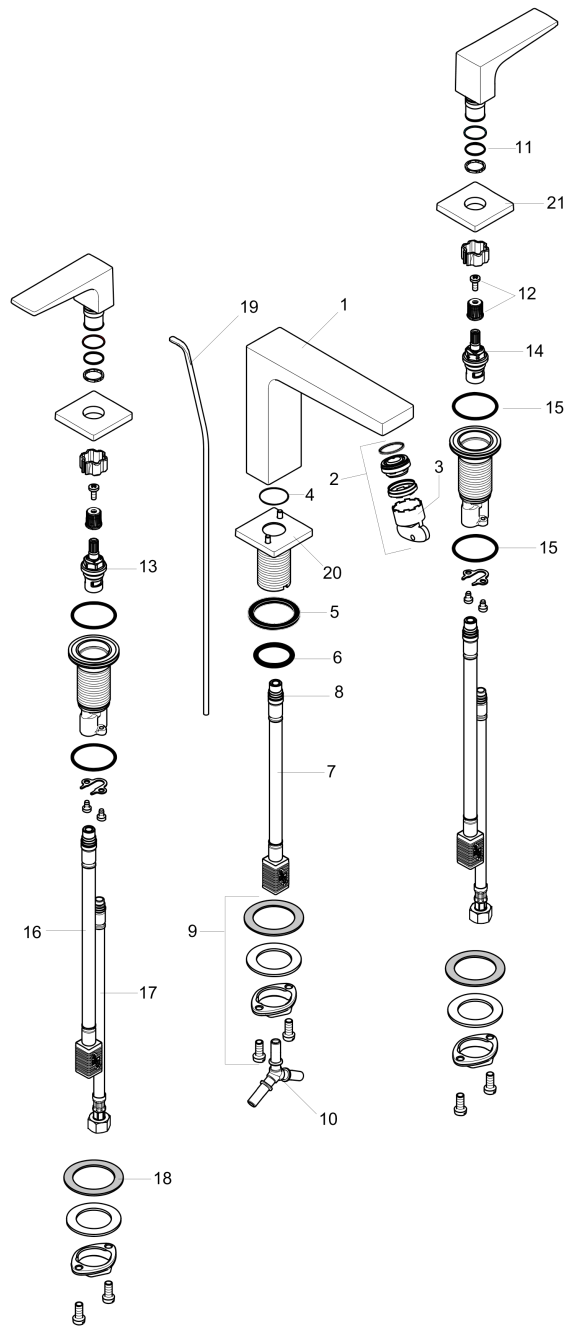

Metropol

Metropol 110 Widespread Faucet with Lever Handles, 1.2 GPM

Finishes : **chrome** Part no. : **32516001**

Description

Features

- number of mounting holes: 1-hole
- Aerated spray
- Flow: 1.2 GPM (4.5 L/min)
- 90° ceramic valves
- pop-up waste set G 1
- Material waste set: metal

Item details

List Price \$ 645.00

Technology

Compliance

Product image

Scale drawing

Metropol
Metropol 110 Widespread Faucet with Lever Handles, 1.2 GPM
Finishes : **chrome** Part no. : **32516001**

Exploded drawing

Year of production: >01/18

Metropol

Metropol 110 Widespread Faucet with Lever Handles, 1.2 GPM

Finishes : **chrome** Part no. : **32516001**

Spare parts list

Year of production: >01/18

Pos.	Description	Part no.	Price	PU
1	spout 110 mm	93021000	-	1
2	aerator M24x1 (4,5 l/min)	93202000	-	1
3	service tool	95661000	-	1
4	O-ring 22x1,2	98397000	-	1
5	flat seal	98749000	-	1
6	O-ring 26x4	92191000	-	1
7	connection hose 200 mm M10x1	92913000	-	1
8	O-ring 8x1,75	97827000	-	1
9	fixing set (Ø 28)	92909000	-	1
10	hose connection angel	92905000	-	1
11	O-Ring 14x1,5	98201000	-	1
12	handle fixing set	98932000	-	1
13	shut off unit right closing	98817001	-	1
14	shut off unit left closing	95366001	-	1
15	O-ring 33x2,5	92907000	-	1
16	connection hose 400 mm M10x1	92914000	-	1
17	connection hose 18½" M8x0,75 3/8"	96321001	-	1
18	lever collar	97548000	-	1
19	pull rod	96657000	-	1
20	escutcheon for spout	92906000	-	1
21	escutcheon	92915000	-	1
a	pop up waste	88509000	-	1
b	handle for hot water	92916000	-	1
c	handle for cold water	92917000	-	1