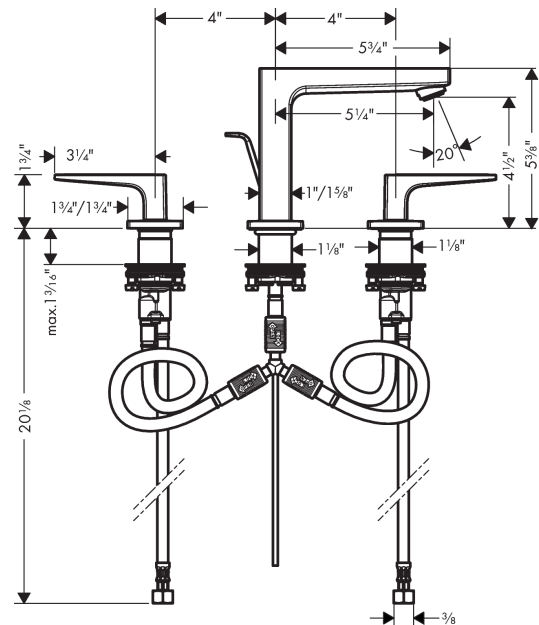

Metropol

Metropol 110 Widespread Faucet with Lever Handles, 1.2 GPM

Finishes : **chrome** Part no. : **32516001**

Description

Features

- number of mounting holes: 1-hole
- Aerated spray
- Flow: 1.2 GPM (4.5 L/min)
- 90° ceramic valves
- pop-up waste set G 1
- Material waste set: metal

Item details

List Price \$ 645.00

Technology

Compliance

Product image

Scale drawing

Metropol
Metropol 110 Widespread Faucet with Lever Handles, 1.2 GPM
Finishes : **chrome** Part no. : **32516001**

Exploded drawing

Year of production: >01/18

Metropol

Metropol 110 Widespread Faucet with Lever Handles, 1.2 GPM

Finishes : **chrome** Part no. : **32516001**

Spare parts list

Year of production: >01/18

Pos.	Description	Part no.	Price	PU
1	spout 110 mm	93021000	-	1
2	aerator M24x1 (4,5 l/min)	93202000	-	1
3	service tool	95661000	-	1
4	O-ring 22x1,2	98397000	-	1
5	flat seal	98749000	-	1
6	O-ring 26x4	92191000	-	1
7	connection hose 200 mm M10x1	92913000	-	1
8	O-ring 8x1,75	97827000	-	1
9	fixing set (Ø 28)	92909000	-	1
10	hose connection angel	92905000	-	1
11	O-Ring 14x1,5	98201000	-	1
12	handle fixing set	98932000	-	1
13	shut off unit right closing	98817001	-	1
14	shut off unit left closing	95366001	-	1
15	O-ring 33x2,5	92907000	-	1
16	connection hose 400 mm M10x1	92914000	-	1
17	connection hose 18½" M8x0,75 3/8"	96321001	-	1
18	lever collar	97548000	-	1
19	pull rod	96657000	-	1
20	escutcheon for spout	92906000	-	1
21	escutcheon	92915000	-	1
a	pop up waste	88509000	-	1
b	handle for hot water	92916000	-	1
c	handle for cold water	92917000	-	1