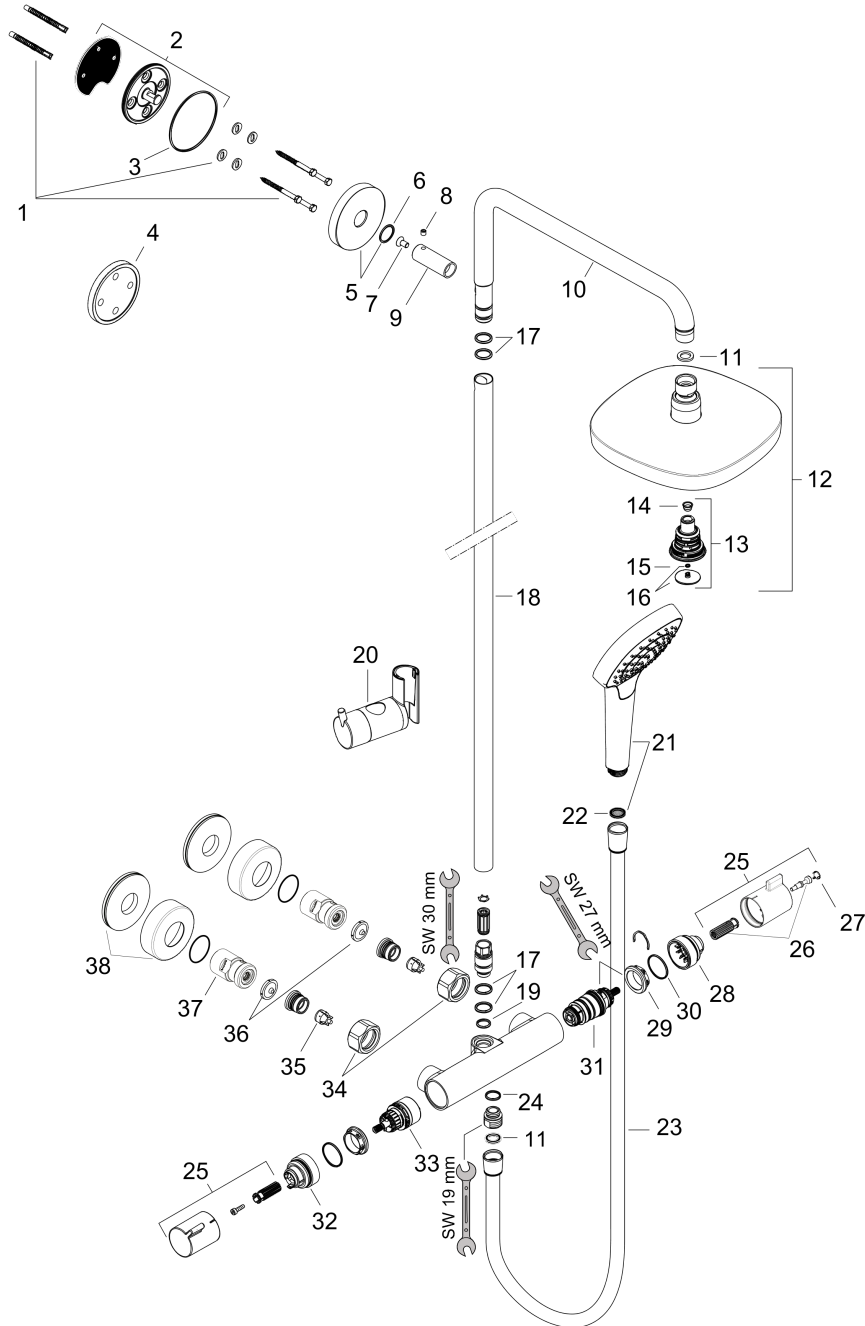

### Features

- Flow: 2.0 GPM (7.6 L/Min)
- Outlets may not be operated simultaneously
- Shower outlet flow: 2.0 GPM (7.6 L/min)
- Shower arm swivels left and right
- Anti-scald 100° safety stop
- Integrated volume control/diverter for 2 functions
- Exposed installation
- Thermostatic cartridge

## Product image

## Scale drawing

**Croma Select E**  
**Showerpipe 180 2-Jet, 2.0 GPM**  
Finishes : **chrome**    Part no. : **27257001**

**Exploded drawing**

Year of production: >01/16

**Croma Select E**  
**Showerpipe 180 2-Jet, 2.0 GPM**  
 Finishes : **chrome** Part no. : **27257001**

## Spare parts list

Year of production: >01/16

Pos.	Description	Part no.	Price	PU
1	mounting set	98716000	-	1
2	wall flange	95687000	-	1
3	O-ring 72x2	98395000	-	1
4	tile-matching-disk	98681000	-	1
5	escutcheon Ø 80 mm	95691000	-	1
6	O-ring 20x2	98165000	-	1
7	screw	92137000	-	1
8	hollow set screw M6x5	98447000	-	1
9	sleeve	92166000	-	1
10	shower arm	92348000	-	1
11	seal	98058000	-	1
12	showerhead cpl.	26528001	-	1
13	selector assy	98343000	-	1
14	filter	97735000	-	1
15	O-ring 3x1	98384000	-	1
16	cover	98344000	-	1
17	O-ring 15x2,5	98131000	-	1
18	pipe 973 mm	92468000	-	1
19	O-ring 12x2,25	98382000	-	1
20	support, assy	97651000	-	1
21	handshower	26811401	-	1
22	filter packing	94246000	-	1
23	shower hose 1,60 m	28276003	-	1
24	O-ring 14x2	98129000	-	1
25	handle	95836001	-	1
26	handle fixing set	95843001	-	1
27	cover cap	95433000	-	1
28	safety set for temperature control	95839001	-	1
29	nut	98913000	-	1
30	O-ring 26x1,5	98390000	-	1
31	thermostat cartridge	98282001	-	1
32	stop ring for flow control	95927000	-	1
33	shut off unit with selector	98283000	-	1
34	set of nuts	96157000	-	1
35	non return valve	96737000	-	1
36	filter packing	96922000	-	1
37	isolation valve	98341000	-	1
38	escutcheon	98340000	-	1