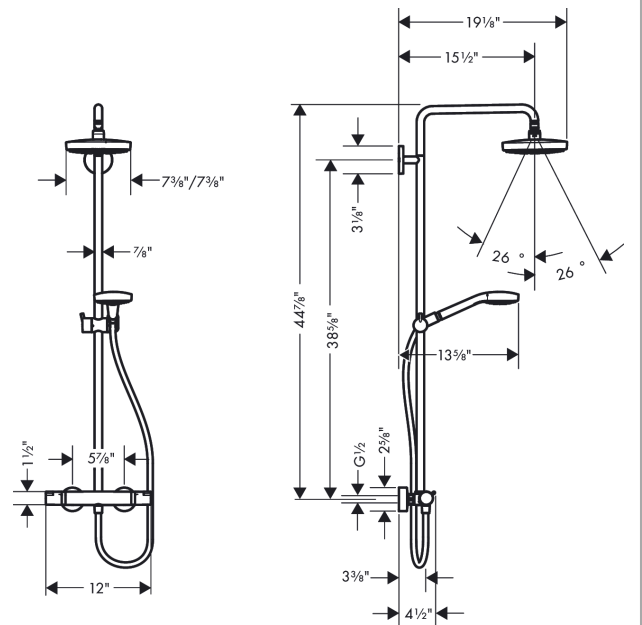

### Features

- Flow: 2.0 GPM (7.6 L/Min)
- Outlets may not be operated simultaneously
- Shower outlet flow: 2.0 GPM (7.6 L/min)
- Shower arm swivels left and right
- Anti-scald 100° safety stop
- Integrated volume control/diverter for 2 functions
- Exposed installation
- Thermostatic cartridge

## Technology

## Scale drawing

**Croma Select E**  
**Showerpipe 180 2-Jet, 2.0 GPM**  
Finishes : **chrome**    Part no. : **27257001**

**Exploded drawing**

Year of production: >01/16

**Croma Select E**  
**Showerpipe 180 2-Jet, 2.0 GPM**  
 Finishes : **chrome** Part no. : **27257001**

## Spare parts list

Year of production: >01/16

Pos.	Description	Part no.	Price	PU
1	mounting set	98716000	-	1
2	wall flange	95687000	-	1
3	O-ring 72x2	98395000	-	1
4	tile-matching-disk	98681000	-	1
5	escutcheon Ø 80 mm	95691000	-	1
6	O-ring 20x2	98165000	-	1
7	screw	92137000	-	1
8	hollow set screw M6x5	98447000	-	1
9	sleeve	92166000	-	1
10	shower arm	92348000	-	1
11	seal	98058000	-	1
12	showerhead cpl.	26528001	-	1
13	selector assy	98343000	-	1
14	filter	97735000	-	1
15	O-ring 3x1	98384000	-	1
16	cover	98344000	-	1
17	O-ring 15x2,5	98131000	-	1
18	pipe 973 mm	92468000	-	1
19	O-ring 12x2,25	98382000	-	1
20	support, assy	97651000	-	1
21	handshower	26811401	-	1
22	filter packing	94246000	-	1
23	shower hose 1,60 m	28276003	-	1
24	O-ring 14x2	98129000	-	1
25	handle	95836001	-	1
26	handle fixing set	95843001	-	1
27	cover cap	95433000	-	1
28	safety set for temperature control	95839001	-	1
29	nut	98913000	-	1
30	O-ring 26x1,5	98390000	-	1
31	thermostat cartridge	98282001	-	1
32	stop ring for flow control	95927000	-	1
33	shut off unit with selector	98283000	-	1
34	set of nuts	96157000	-	1
35	non return valve	96737000	-	1
36	filter packing	96922000	-	1
37	isolation valve	98341000	-	1
38	escutcheon	98340000	-	1