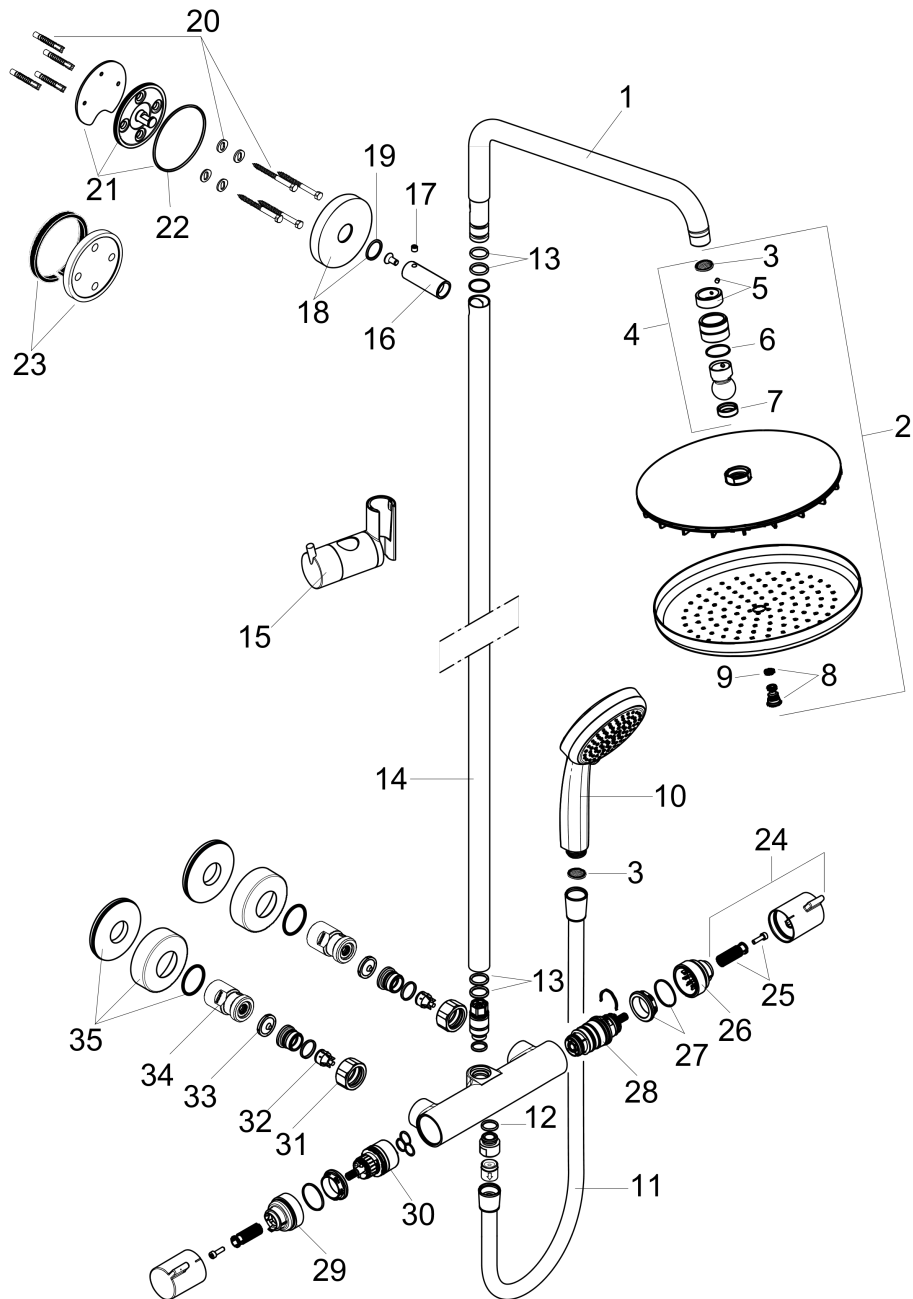

**Croma**  
**Showerpipes 220 1-Jet, 2.5 GPM**  
 Finishes : **chrome** Part no. : **27185001**

Exploded drawing

Year of production: >08/13

**Croma**  
**Showerpipe 220 1-Jet, 2.5 GPM**  
 Finishes : **chrome** Part no. : **27185001**

## Spare parts list

Year of production: >08/13

Pos.	Description	Part no.	Price	PU
1	shower arm	95985000	-	1
2	showerhead cpl.	26465001	-	1
3	filter packing	94246000	-	1
4	ball joint	98941000	-	1
5	lock washer	98942000	-	1
6	lever collar	97536000	-	1
7	seal	97606000	-	1
8	air jet	95794000	-	1
9	O-ring 7x2	98419000	-	1
10	handshower	04073000	-	1
11	shower hose 1,60 m	28276003	-	1
12	O-ring 14x2	98129000	-	1
13	O-ring 15x2,5	98131000	-	1
14	pipe 1030 mm	95915000	-	1
15	support, assy	97651000	-	1
16	sleeve	92166000	-	1
17	hollow set screw M6x5	98447000	-	1
18	escutcheon Ø 80 mm	95691000	-	1
19	O-ring 20x2	98165000	-	1
20	mounting set	98716000	-	1
21	wall flange	95687000	-	1
22	O-ring 72x2	98395000	-	1
23	tile-matching-disk	98681000	-	1
24	handle	95836000	-	1
25	handle fixing set	95843000	-	1
26	safety set	95839000	-	1
27	O-ring 26x1,5	98390000	-	1
28	thermostat cartridge	98282001	-	1
29	stop ring for flow control	95927000	-	1
30	shut off unit with selector	98283000	-	1
31	set of nuts	96157000	-	1
32	non return valve	96737000	-	1
33	filter packing	96922000	-	1
34	isolation valve	98341000	-	1
35	escutcheon	98340000	-	1
a	O-ring 12x2,25	98382000	-	1
b	O-ring 17x1,5	98137000	-	1
c	pushbutton	92848000	-	1