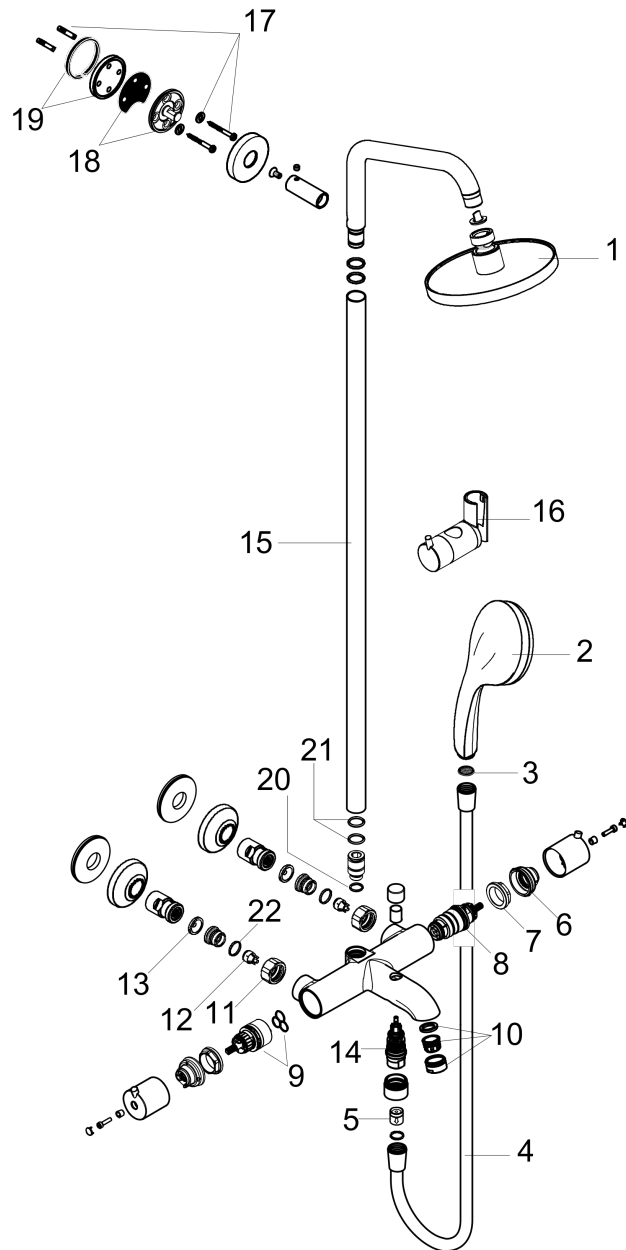

**Croma**  
**Showerpipe 150 1-Jet with Tub Filler, 2.0 GPM**  
 Finishes : **chrome**    Part no. : **27143001**

**Exploded drawing**

Year of production: >07/12

**Croma**  
**Showerpipe 150 1-Jet with Tub Filler, 2.0 GPM**  
 Finishes : **chrome**    Part no. : **27143001**

### Spare parts list

Year of production: >07/12

Pos.	Description	Part no.	Price	PU
1	head shower	04342000	-	1
2	handshower	04083000	-	1
3	filter packing	94246000	-	1
4	shower hose Isiflex'B 2,00 m	28274000	-	1
5	set of non return valves DW 15	94074000	-	1
6	safety set for temperature control	98916000	-	1
7	nut	98913000	-	1
8	thermostat cartridge	98282001	-	1
9	shut off unit with selector	98283000	-	1
10	aerator M24x1 (30 l/min)	96512000	-	1
11	set of nuts	96157000	-	1
12	non return valve	96737000	-	1
13	filter packing	96922000	-	1
14	selector assy	94077000	-	1
15	pipe 1450 mm	96770000	-	1
16	support, assy	97651000	-	1
17	mounting set	96179000	-	1
18	wall flange	95688000	-	1
19	tile-matching-disk	95239000	-	1
20	O-ring 12x2	98214000	-	1
21	O-ring 15x2,5	98131000	-	1
22	O-ring 17x1,5	98137000	-	1
a	handle	98915000	-	1
b	shower arm	95137000	-	1
c	diverter knob	96466000	-	1
d	escutcheon Ø 60 mm	95692000	-	1
e	sleeve	92166000	-	1
f	diverter fixing device	97211000	-	1
g	pushbutton	92848000	-	1