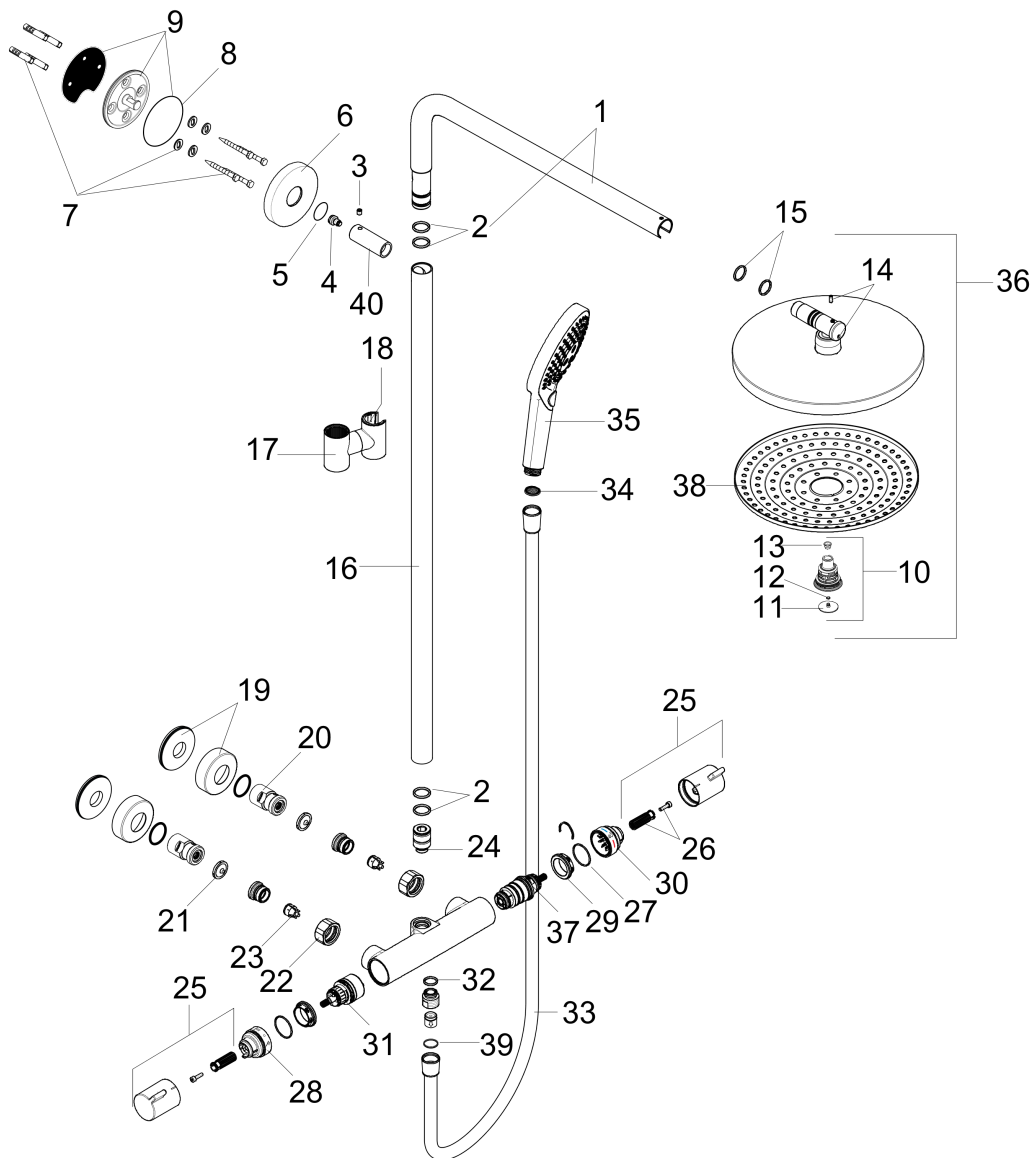

Raindance Select S
Showerpipe 240 2-Jet, 2.5 GPM
 Finishes : **chrome** Part no. : **27129001**

Description

Features

- Flow: 2.5 GPM (9.5 L/Min)
- Outlets may not be operated simultaneously
- Shower outlet flow: 2.5 GPM (9.5 L/Min)
- Shower arm swivels left and right
- Anti-scald 100° safety stop
- Integrated volume control/diverter for 2 functions
- Exposed installation
- Thermostatic cartridge

Year of production: >08/13

Raindance Select S
Showerpipe 240 2-Jet, 2.5 GPM
 Finishes : **chrome** Part no. : **27129001**

Spare parts list

Year of production: >08/13

Pos.	Description	Part no.	Price	PU
1	shower arm	98493000	-	1
2	O-ring 17x2,5	98387000	-	1
3	hollow set screw M6x5	98447000	-	1
4	screw	92137000	-	1
5	O-ring 20x2	98165000	-	1
6	escutcheon Ø 80 mm	95690000	-	1
7	mounting set	98716000	-	1
8	O-ring 72x2	98395000	-	1
9	wall flange	95687000	-	1
10	selector assy	98343000	-	1
11	cover	98344000	-	1
12	O-ring 3x1	98384000	-	1
13	filter	97735000	-	1
14	hollow set screw M4x10	97667000	-	1
15	O-ring 17x2	98199000	-	1
16	pipe 930 mm	98496000	-	1
17	support, assy	95480000	-	1
18	hollow set screw M5x10	97672000	-	1
19	escutcheon	98340000	-	1
20	isolation valve	98341000	-	1
21	filter packing	96922000	-	1
22	set of nuts	96157000	-	1
23	non return valve	96737000	-	1
24	O-ring 12x2,25	98382000	-	1
25	handle	95836001	-	1
26	handle fixing set	95843000	-	1
27	O-ring 26x1,5	98390000	-	1
28	stop ring for flow control	95927000	-	1
29	nut	98913000	-	1
30	safety set for temperature control	95839001	-	1
31	shut off unit with selector	98283000	-	1
32	O-ring 14x2	98129000	-	1
33	shower hose 1,60 m	28276003	-	1
34	filter packing	94246000	-	1
35	handshower	26531001	-	1
36	showerhead cpl.	98376001	-	1
37	thermostat cartridge	98282001	-	1
38	spray body	92291000	-	1
39	seal	98058000	-	1
40	sleeve	92166000	-	1
a	cover cap	95433000	-	1