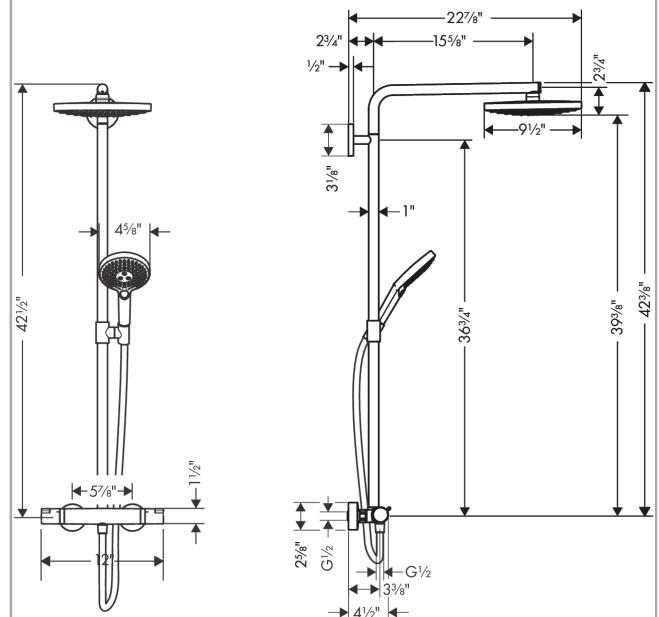

Scale drawing