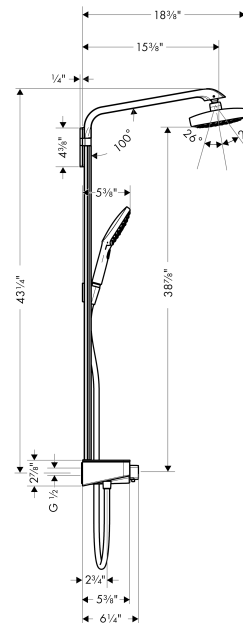

Scale drawing