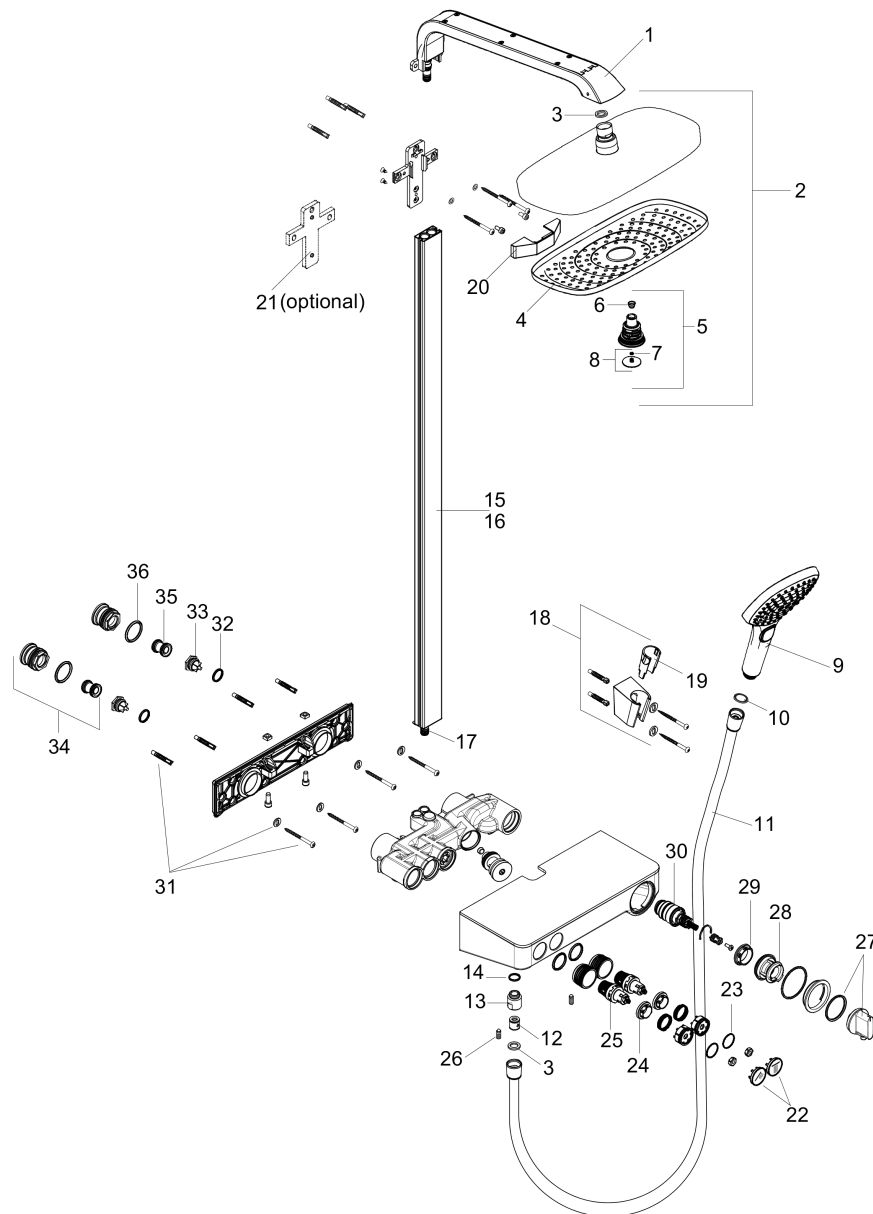

### Product image

### Scale drawing

**Raindance Select E**  
**Showerpipe 300 with Select Shower Controls, 2.0 GPM**  
Finishes : **chrome** Part no. : **27126001**

Exploded drawing

Year of production: >10/16

**Raindance Select E**  
**Showerpipe 300 with Select Shower Controls, 2.0 GPM**  
 Finishes : **chrome** Part no. : **27126001**

## Spare parts list

Year of production: >10/16

Pos.	Description	Part no.	Price	PU
1	shower arm	92144000	-	1
2	seal	98058000	-	1
3	Overhead shower with female thread G½	04534000	-	1
4	spray body	92126000	-	1
5	selector assy	98343000	-	1
6	filter	97735000	-	1
7	O-ring 3x1	98384000	-	1
8	cover	98344000	-	1
9	handshower	04528000	-	1
10	filter packing	94246000	-	1
11	shower hose 1,60 m	28276003	-	1
12	set of non return valves DW 15	94074000	-	1
13	Hose Connection	96044000	-	1
14	O-ring 14x2	98129000	-	1
15	pipe with cover (900 mm)	92145000	-	1
16	pipe with cover (1000 mm)	92467000	-	1
17	O-ring 9x1,5	98117000	-	1
18	shower holder	28331000	-	1
19	guide	98918000	-	1
20	cover	92142000	-	1
21	tile-matching-disk	92143000	-	1
22	set of symbols	98367000	-	1
23	O-ring 20x1	98140000	-	1
24	nut	98368000	-	1
25	shut off unit	95758000	-	1
26	hollow set screw M6x16 including o-ring 29x3	98372000	-	1
27	handle for thermostat	98369000	-	1
28	safety set	98370000	-	1
29	nut	98913000	-	1
30	thermostat cartridge	98282000	-	1
31	mounting set	96179000	-	1
32	O-ring 17x2	98199000	-	1
33	non return valve (pressure-resistant up to 2 MPa)	95773000	-	1
34	set of S-unions	95772001	-	1
35	noise reduction	96429000	-	1
36	O-ring 29x3	98371000	-	1