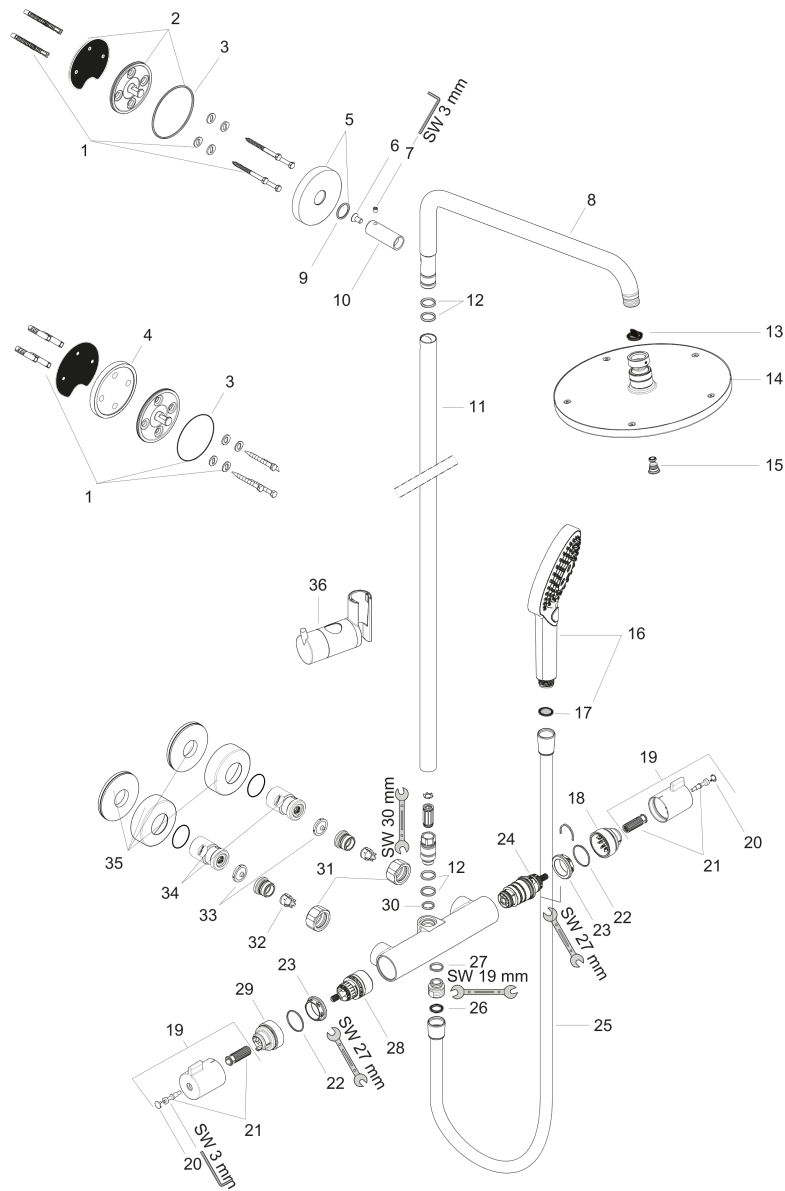

## Product image

## Scale drawing

**Raindance S**  
**Showerpipe 240 1-Jet, 2.5 GPM**  
 Finishes : **chrome**    Part no. : **27115001**

**Exploded drawing**

Year of production: >01/16

### Showerpipe 240 1-Jet, 2.5 GPM

Finishes : **chrome** Part no. : **27115001**

#### Spare parts list

Year of production: >01/16

Pos.	Description	Part no.	Price	PU
1	mounting set	98716000	-	1
2	wall flange	95687000	-	1
3	O-ring 72x2	98395000	-	1
4	tile-matching-disk	98681000	-	1
5	escutcheon Ø 80 mm	95691000	-	1
6	screw	92137000	-	1
7	hollow set screw M6x5	98447000	-	1
8	shower arm	95916000	-	1
9	O-ring 20x2	98165000	-	1
10	sleeve	92166000	-	1
11	pipe 1030 mm	95915000	-	1
12	O-ring 15x2,5	98131000	-	1
13	filter packing	88649000	-	1
14	head shower Ø 240 mm	92210001	-	1
15	air jet	95794000	-	1
16	handshower	26531001	-	1
17	filter packing	94246000	-	1
18	safety set for temperature control	95839001	-	1
19	handle	95836001	-	1
20	cover cap	95433000	-	1
21	handle fixing set	95843001	-	1
22	O-ring 26x1,5	98390000	-	1
23	nut	98913000	-	1
24	thermostat cartridge	98282001	-	1
25	shower hose 1,60 m	28276003	-	1
26	seal	98058000	-	1
27	O-ring 14x2	98129000	-	1
28	shut off unit with selector	98283000	-	1
29	stop ring for flow control	95927000	-	1
30	O-ring 12x2,25	98382000	-	1
31	set of nuts	96157000	-	1
32	non return valve	96737000	-	1
33	filter packing	96922000	-	1
34	isolation valve	98341000	-	1
35	escutcheon	98340000	-	1
36	support, assy	97651000	-	1