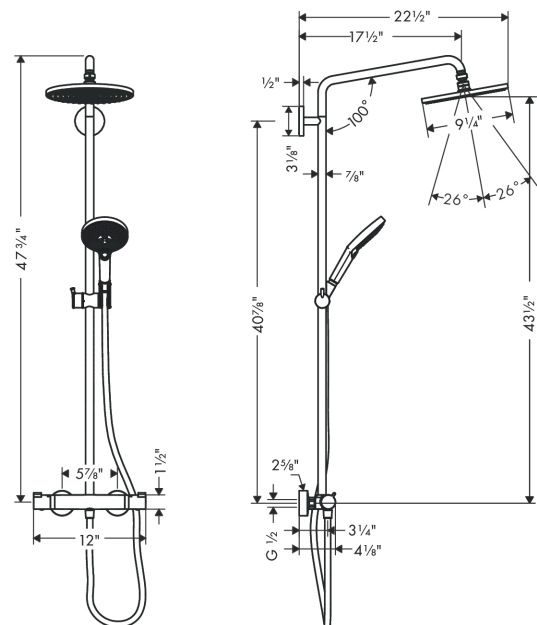

**Raindance S**  
**Showerpipe 240 1-Jet, 2.5 GPM**  
 Finishes : **chrome**    Part no. : **27115001**

### Features

- Flow: 2.5 GPM (9.5 L/Min)
- Outlets may not be operated simultaneously
- Shower outlet flow: 2.5 GPM (9.5 L/Min)
- Shower arm swivels left and right
- Anti-scald 100° safety stop
- Integrated volume control/diverter for 2 functions
- Exposed installation
- Thermostatic cartridge

## Scale drawing

**Raindance S**  
**Showerpipe 240 1-Jet, 2.5 GPM**  
 Finishes : **chrome**    Part no. : **27115001**

**Exploded drawing**

Year of production: >01/16

#### Spare parts list

Year of production: >01/16

Pos.	Description	Part no.	Price	PU
1	mounting set	98716000	-	1
2	wall flange	95687000	-	1
3	O-ring 72x2	98395000	-	1
4	tile-matching-disk	98681000	-	1
5	escutcheon Ø 80 mm	95691000	-	1
6	screw	92137000	-	1
7	hollow set screw M6x5	98447000	-	1
8	shower arm	95916000	-	1
9	O-ring 20x2	98165000	-	1
10	sleeve	92166000	-	1
11	pipe 1030 mm	95915000	-	1
12	O-ring 15x2,5	98131000	-	1
13	filter packing	88649000	-	1
14	head shower Ø 240 mm	92210001	-	1
15	air jet	95794000	-	1
16	handshower	26531001	-	1
17	filter packing	94246000	-	1
18	safety set for temperature control	95839001	-	1
19	handle	95836001	-	1
20	cover cap	95433000	-	1
21	handle fixing set	95843001	-	1
22	O-ring 26x1,5	98390000	-	1
23	nut	98913000	-	1
24	thermostat cartridge	98282001	-	1
25	shower hose 1,60 m	28276003	-	1
26	seal	98058000	-	1
27	O-ring 14x2	98129000	-	1
28	shut off unit with selector	98283000	-	1
29	stop ring for flow control	95927000	-	1
30	O-ring 12x2,25	98382000	-	1
31	set of nuts	96157000	-	1
32	non return valve	96737000	-	1
33	filter packing	96922000	-	1
34	isolation valve	98341000	-	1
35	escutcheon	98340000	-	1
36	support, assy	97651000	-	1