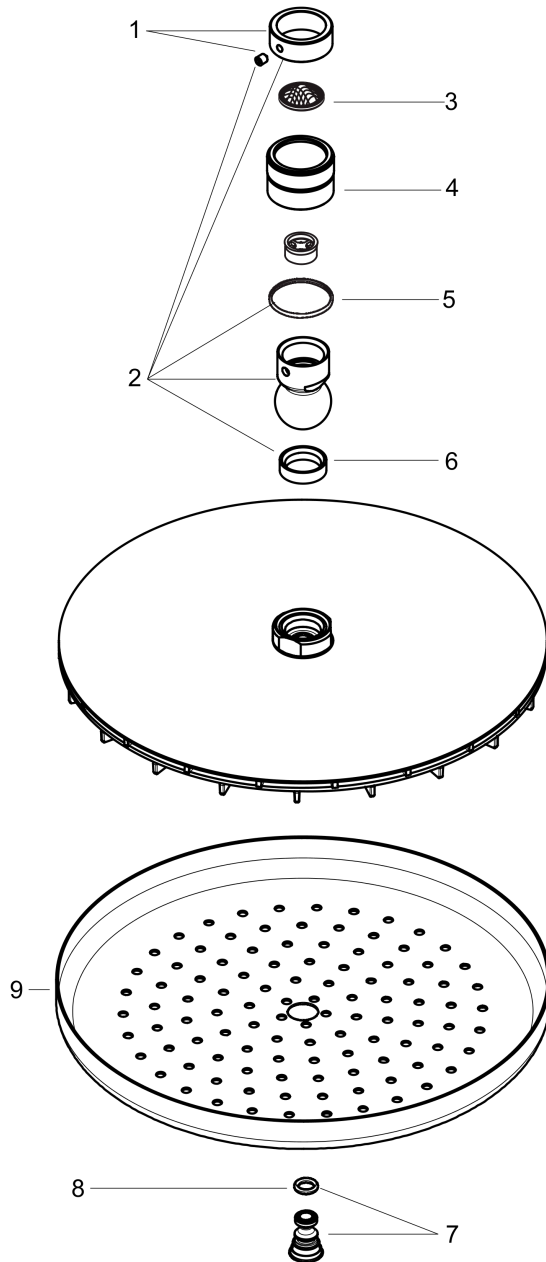

Croma

Croma 280 1-Jet Showerhead, 1.8 GPM

Finishes : **chrome** Part no. : **26217001**

Description

Features

- 140 no-clog spray channels
- Spray modes: Rain
- Fully-finished matching spray face

Item details

List Price \$ 380.00

Technology

Compliance

Product image

Scale drawing

Croma
Croma 280 1-Jet Showerhead, 1.8 GPM
Finishes : **chrome** Part no. : **26217001**

Exploded drawing

Year of production: >01/18

Croma

Croma 280 1-Jet Showerhead, 1.8 GPM

Finishes : **chrome** Part no. : **26217001**

Spare parts list

Year of production: >01/18

Pos.	Description	Part no.	Price	PU
1	lock washer	98942000	-	1
2	ball joint	98941000	-	1
3	filter packing	94246000	-	1
4	nut	97958000	-	1
5	lever collar	97536000	-	1
6	seal	97606000	-	1
7	air jet (Eco)	95795000	-	1
8	O-ring 7x2	98419000	-	1