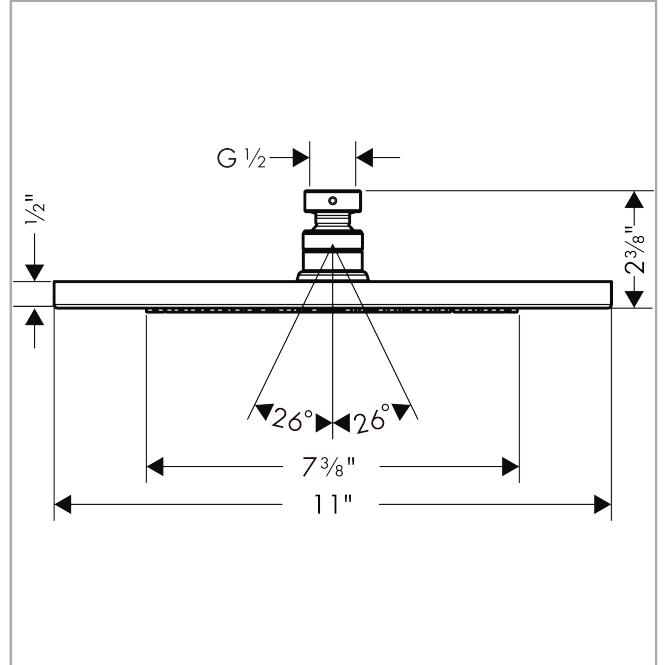

Croma

Croma 280 1-Jet Showerhead, 1.8 GPM

Finishes : **chrome** Part no. : **26217001**

Description

Features

- 140 no-clog spray channels
- Spray modes: Rain
- Fully-finished matching spray face

Item details

List Price \$ 380.00

Technology

Compliance

Product image

Scale drawing

Croma
Croma 280 1-Jet Showerhead, 1.8 GPM
Finishes : **chrome** Part no. : **26217001**

Exploded drawing

Year of production: >01/18

Croma

Croma 280 1-Jet Showerhead, 1.8 GPM

Finishes : **chrome** Part no. : **26217001**

Spare parts list

Year of production: >01/18

Pos.	Description	Part no.	Price	PU
1	lock washer	98942000	-	1
2	ball joint	98941000	-	1
3	filter packing	94246000	-	1
4	nut	97958000	-	1
5	lever collar	97536000	-	1
6	seal	97606000	-	1
7	air jet (Eco)	95795000	-	1
8	O-ring 7x2	98419000	-	1