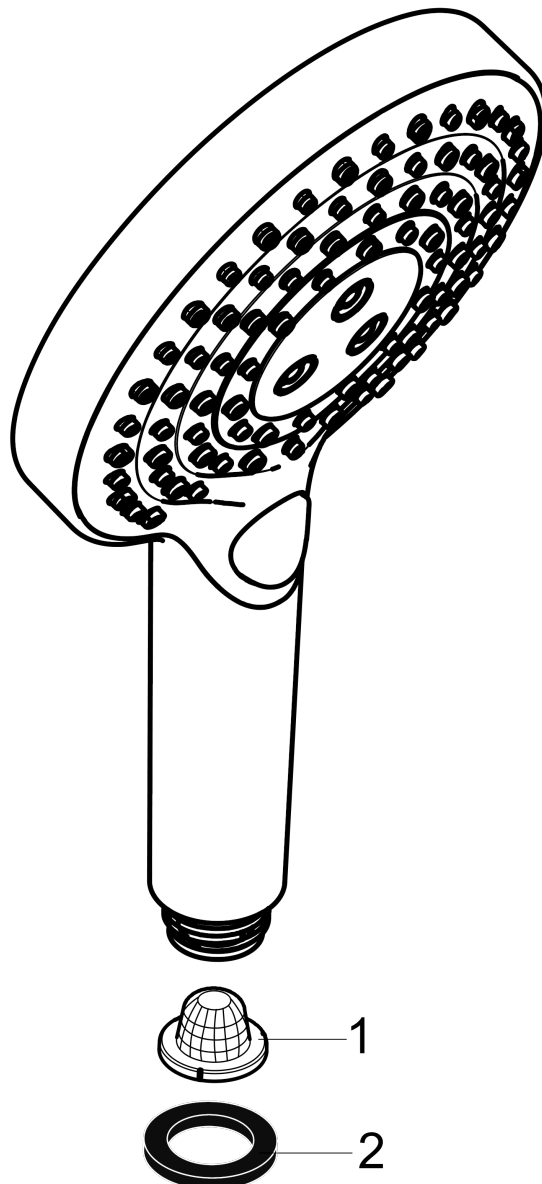

**Raindance Select S**  
**Handshower 120 3-Jet P, 2.5 GPM**  
 Finishes : **chrome** Part no. : **26037001**

**Description**

**Features**

- Select button for comfortable alternation of spray modes
- Spray modes: PowderRain, Rain, Whirl
- Flow: 2.5 GPM (9.5 L/Min)
- Fully-finished matching spray face

**Item details**

List Price \$ 160.00

**Technology**

**Compliance**

**Product image**

**Scale drawing**

**Raindance Select S**  
**Handshower 120 3-Jet P, 2.5 GPM**  
Finishes : **chrome**    Part no. : **26037001**

Exploded drawing

Year of production: >08/18

**Raindance Select S**  
**Handshower 120 3-Jet P, 2.5 GPM**  
 Finishes : **chrome**    Part no. : **26037001**

**Spare parts list**

Year of production: >08/18

Pos.	Description	Part no.	Price	PU
1	seal	98058000	-	1
2	filter	92672000	-	1