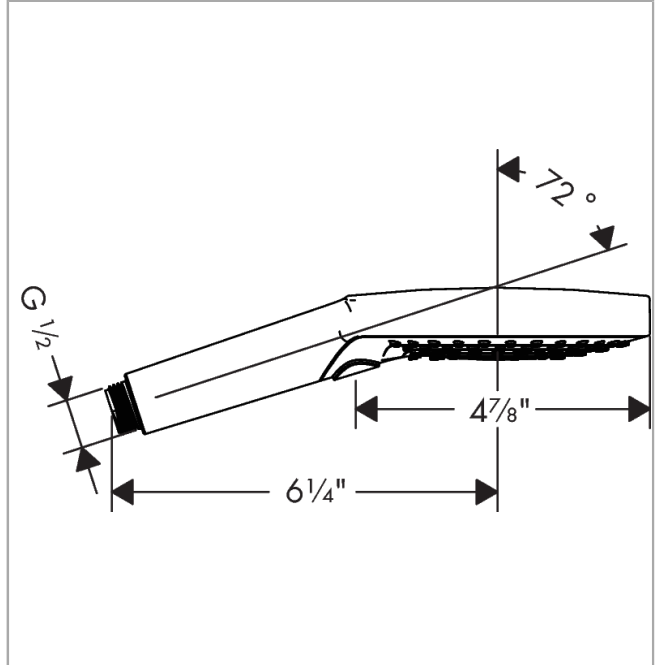

**Raindance Select S**  
**Handshower 120 3-Jet P, 2.5 GPM**  
 Finishes : **chrome** Part no. : **26037001**

**Description**

**Features**

- Select button for comfortable alternation of spray modes
- Spray modes: PowderRain, Rain, Whirl
- Flow: 2.5 GPM (9.5 L/Min)
- Fully-finished matching spray face

**Item details**

List Price \$ 160.00

**Technology**

**Compliance**

**Product image**

**Scale drawing**

**Raindance Select S**  
**Handshower 120 3-Jet P, 2.5 GPM**  
Finishes : **chrome**    Part no. : **26037001**

Exploded drawing

Year of production: >08/18

**Raindance Select S**  
**Handshower 120 3-Jet P, 2.5 GPM**  
 Finishes : **chrome**    Part no. : **26037001**

**Spare parts list**

Year of production: >08/18

Pos.	Description	Part no.	Price	PU
1	seal	98058000	-	1
2	filter	92672000	-	1