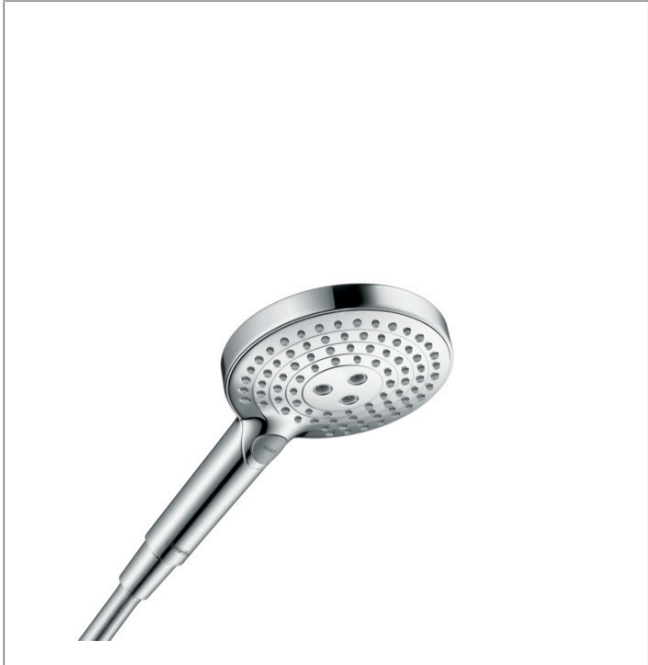

Raindance Select S
Handshower 120 3-Jet P, 1.75 GPM
 Finishes : **chrome** Part no. : **26036001**

Description

Features

- Select button for comfortable alternation of spray modes
- Spray modes: PowderRain, Rain, Whirl
- Flow: 1.8 GPM (6.8 L/Min)
- Fully-finished matching spray face

Item details

List Price \$ 160.00

Technology

Compliance

Product image

Scale drawing