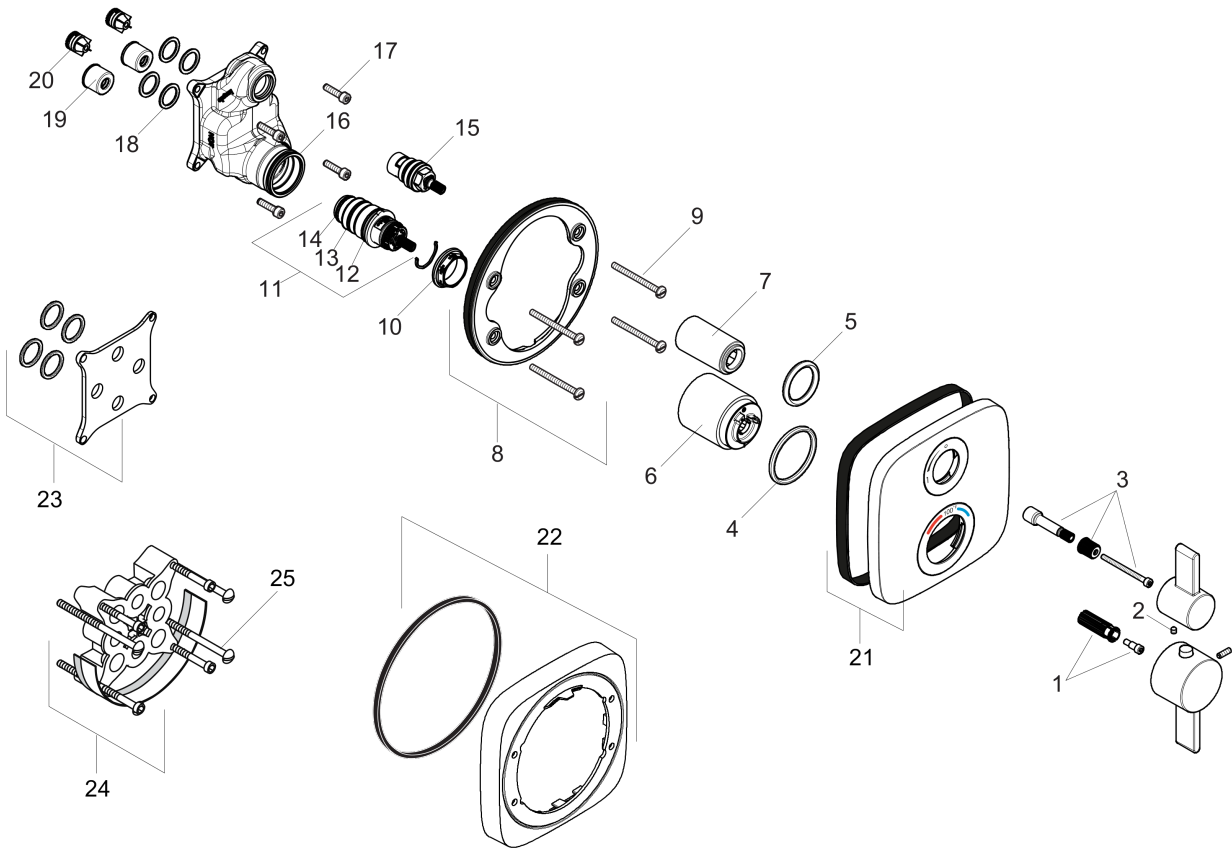

**Ecostat E**  
**Thermostatic Trim with Volume Control**  
 Finishes : **chrome** Part no. : **15707001**

**Description**

**Features**

- Volume control for 1 outlet
- Flow: 6.0 GPM (22.7 L/Min)
- Thermostatic cartridge, Ceramic cartridge
- Anti-scald 100° safety stop
- Optimized for water-efficient shower products

**Item details**

List Price \$ 495.00

**Compliance**

**Product image**

**Scale drawing**

**Ecostat E**  
**Thermostatic Trim with Volume Control**  
 Finishes : **chrome**    Part no. : **15707001**

Exploded drawing

Year of production: >07/18

**Ecostat E**  
**Thermostatic Trim with Volume Control**  
 Finishes : **chrome** Part no. : **15707001**

## Spare parts list

Year of production: >07/18

Pos.	Description	Part no.	Price	PU
1	handle fixing set	95843000	-	1
2	hollow set screw M4x5	92846000	-	1
3	adapter for handle	95252000	-	1
4	O-ring 44x4	98471000	-	1
5	O-ring 30x5	98153000	-	1
6	sleeve	92216000	-	1
7	sleeve	96446000	-	1
8	holder for escutcheon	98793000	-	1
9	set of fixing screws	96454000	-	1
10	nut	98913000	-	1
11	thermostat cartridge	98282000	-	1
12	O-ring 25x2,5	92146000	-	1
13	O-ring 25x1,5	98146000	-	1
14	O-ring 20x1,5	98197000	-	1
15	shut off unit right closing	94009000	-	1
16	O-ring 36x2	98156000	-	1
17	set of screws	96525000	-	1
18	O-ring 16x2	98133000	-	1
19	noise reduction	94073000	-	1
20	set of non return valves DW 15	97350000	-	1
21	escutcheon 155 / 155 mm	92278001	-	1
22	extension 22 mm	15597000	-	1
23	compensation set 1°	95521000	-	1
24	extension 25 mm	13595000	-	1
25	set of fixing screws	97747000	-	1